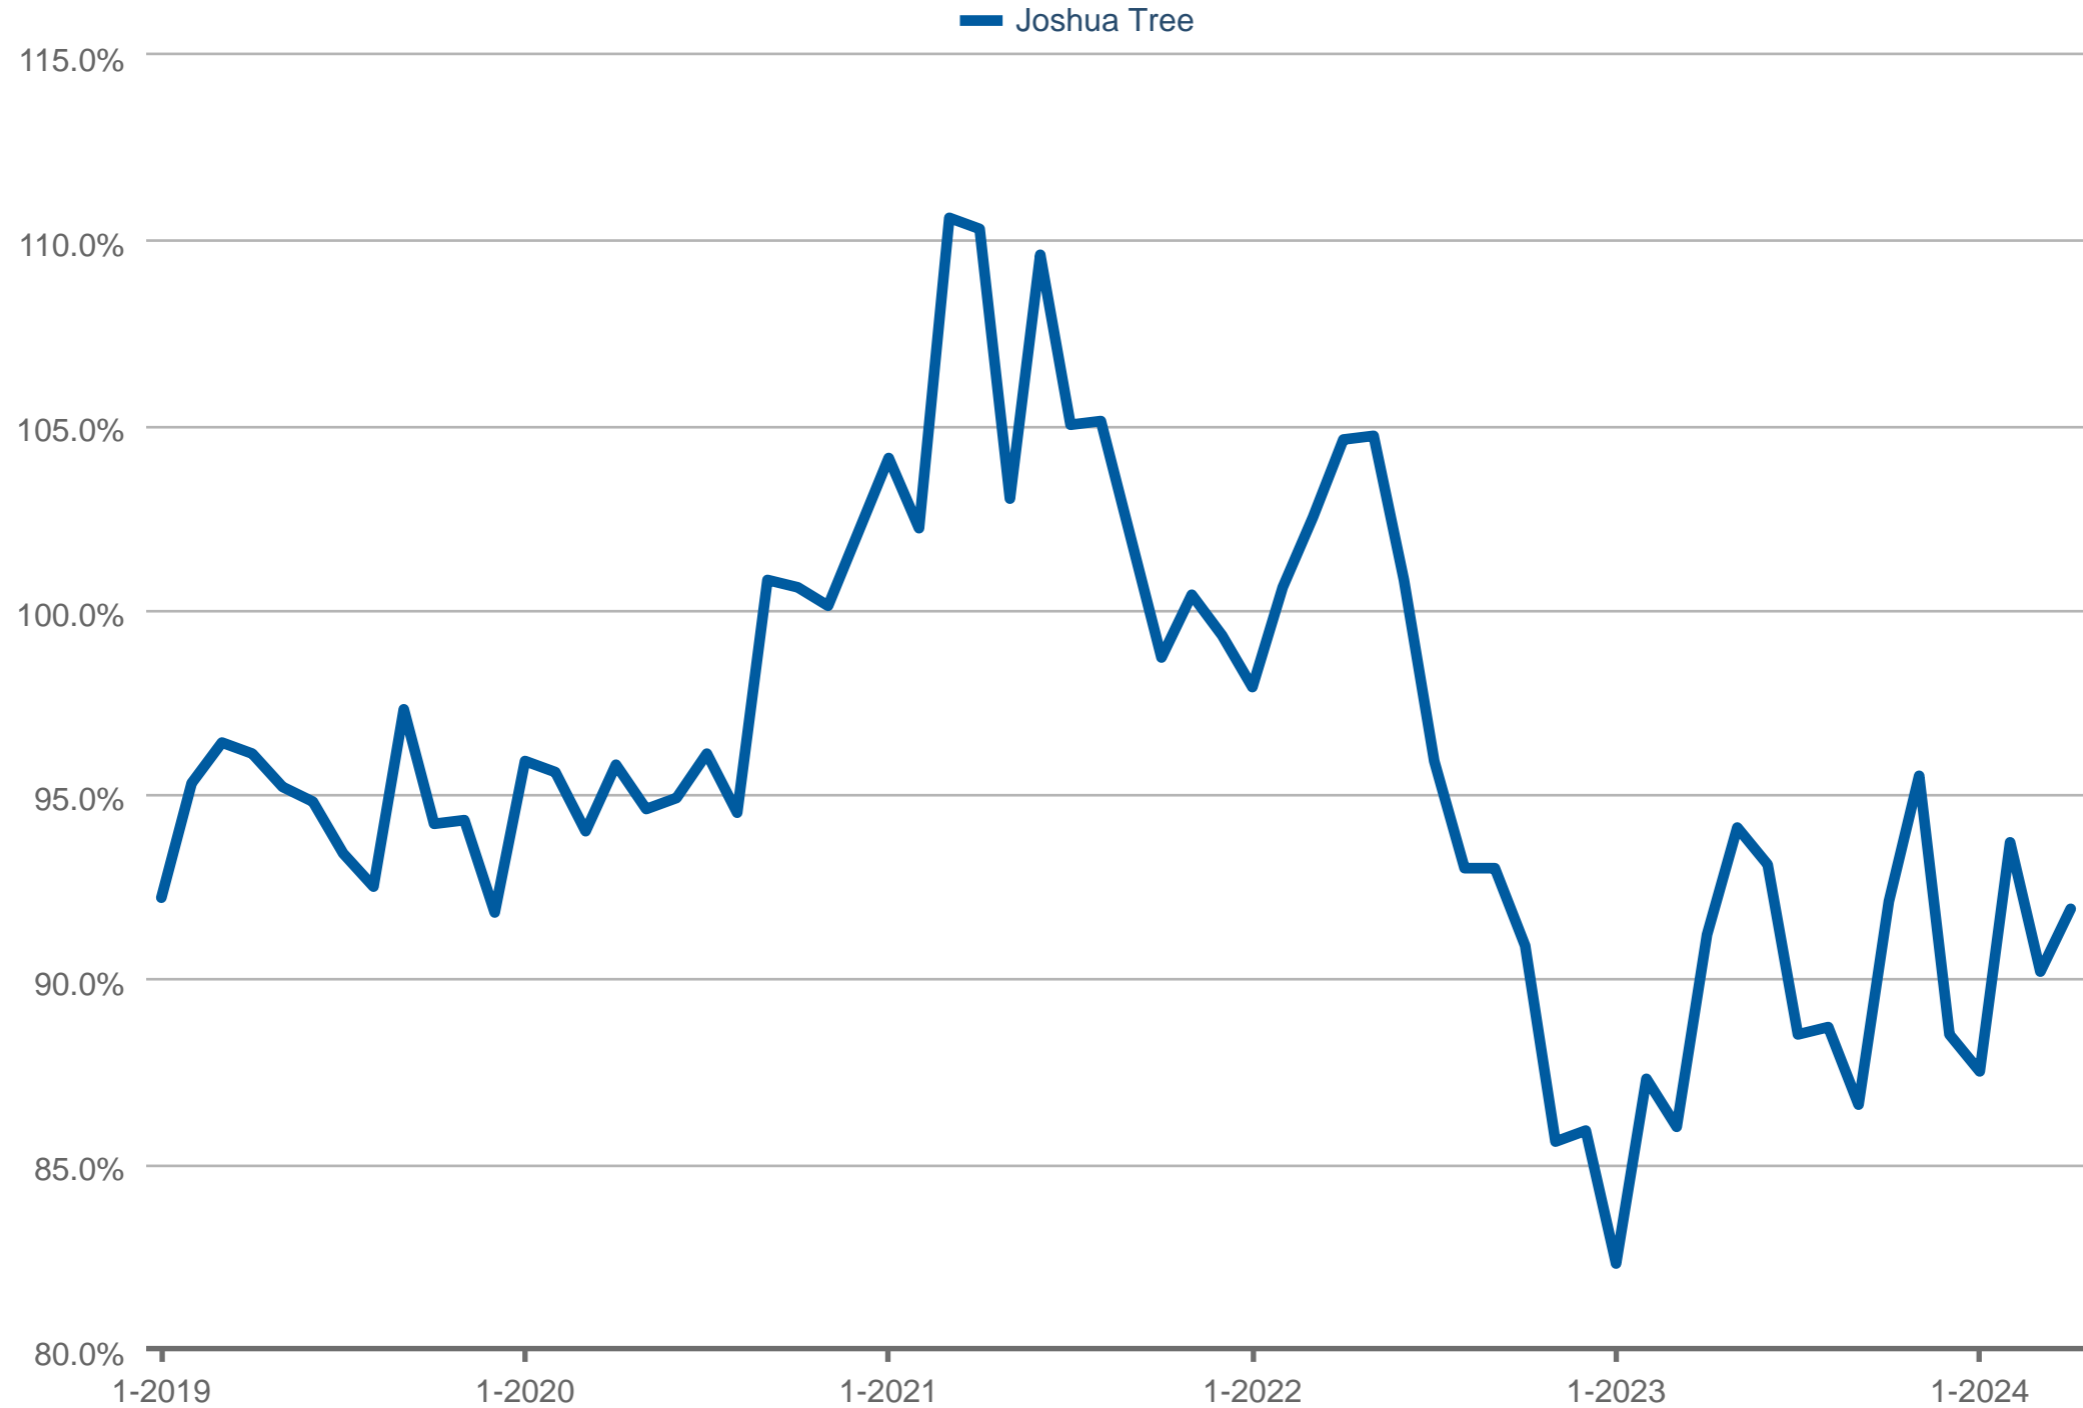

Keith Powers (CA DRE #01940642)
 Powers Realty Group / Alta Realty Group

Office: 714-402-1357
BrokerPowers@gmail.com

Average Percent of Original Price Received

Joshua Tree: Residential, Single Family, Detached

Each data point is one month of activity. Data is from May 8, 2024.

All data is from the California Regional Multiple Listing Service, INC. InfoSparks © 2024 ShowingTime.