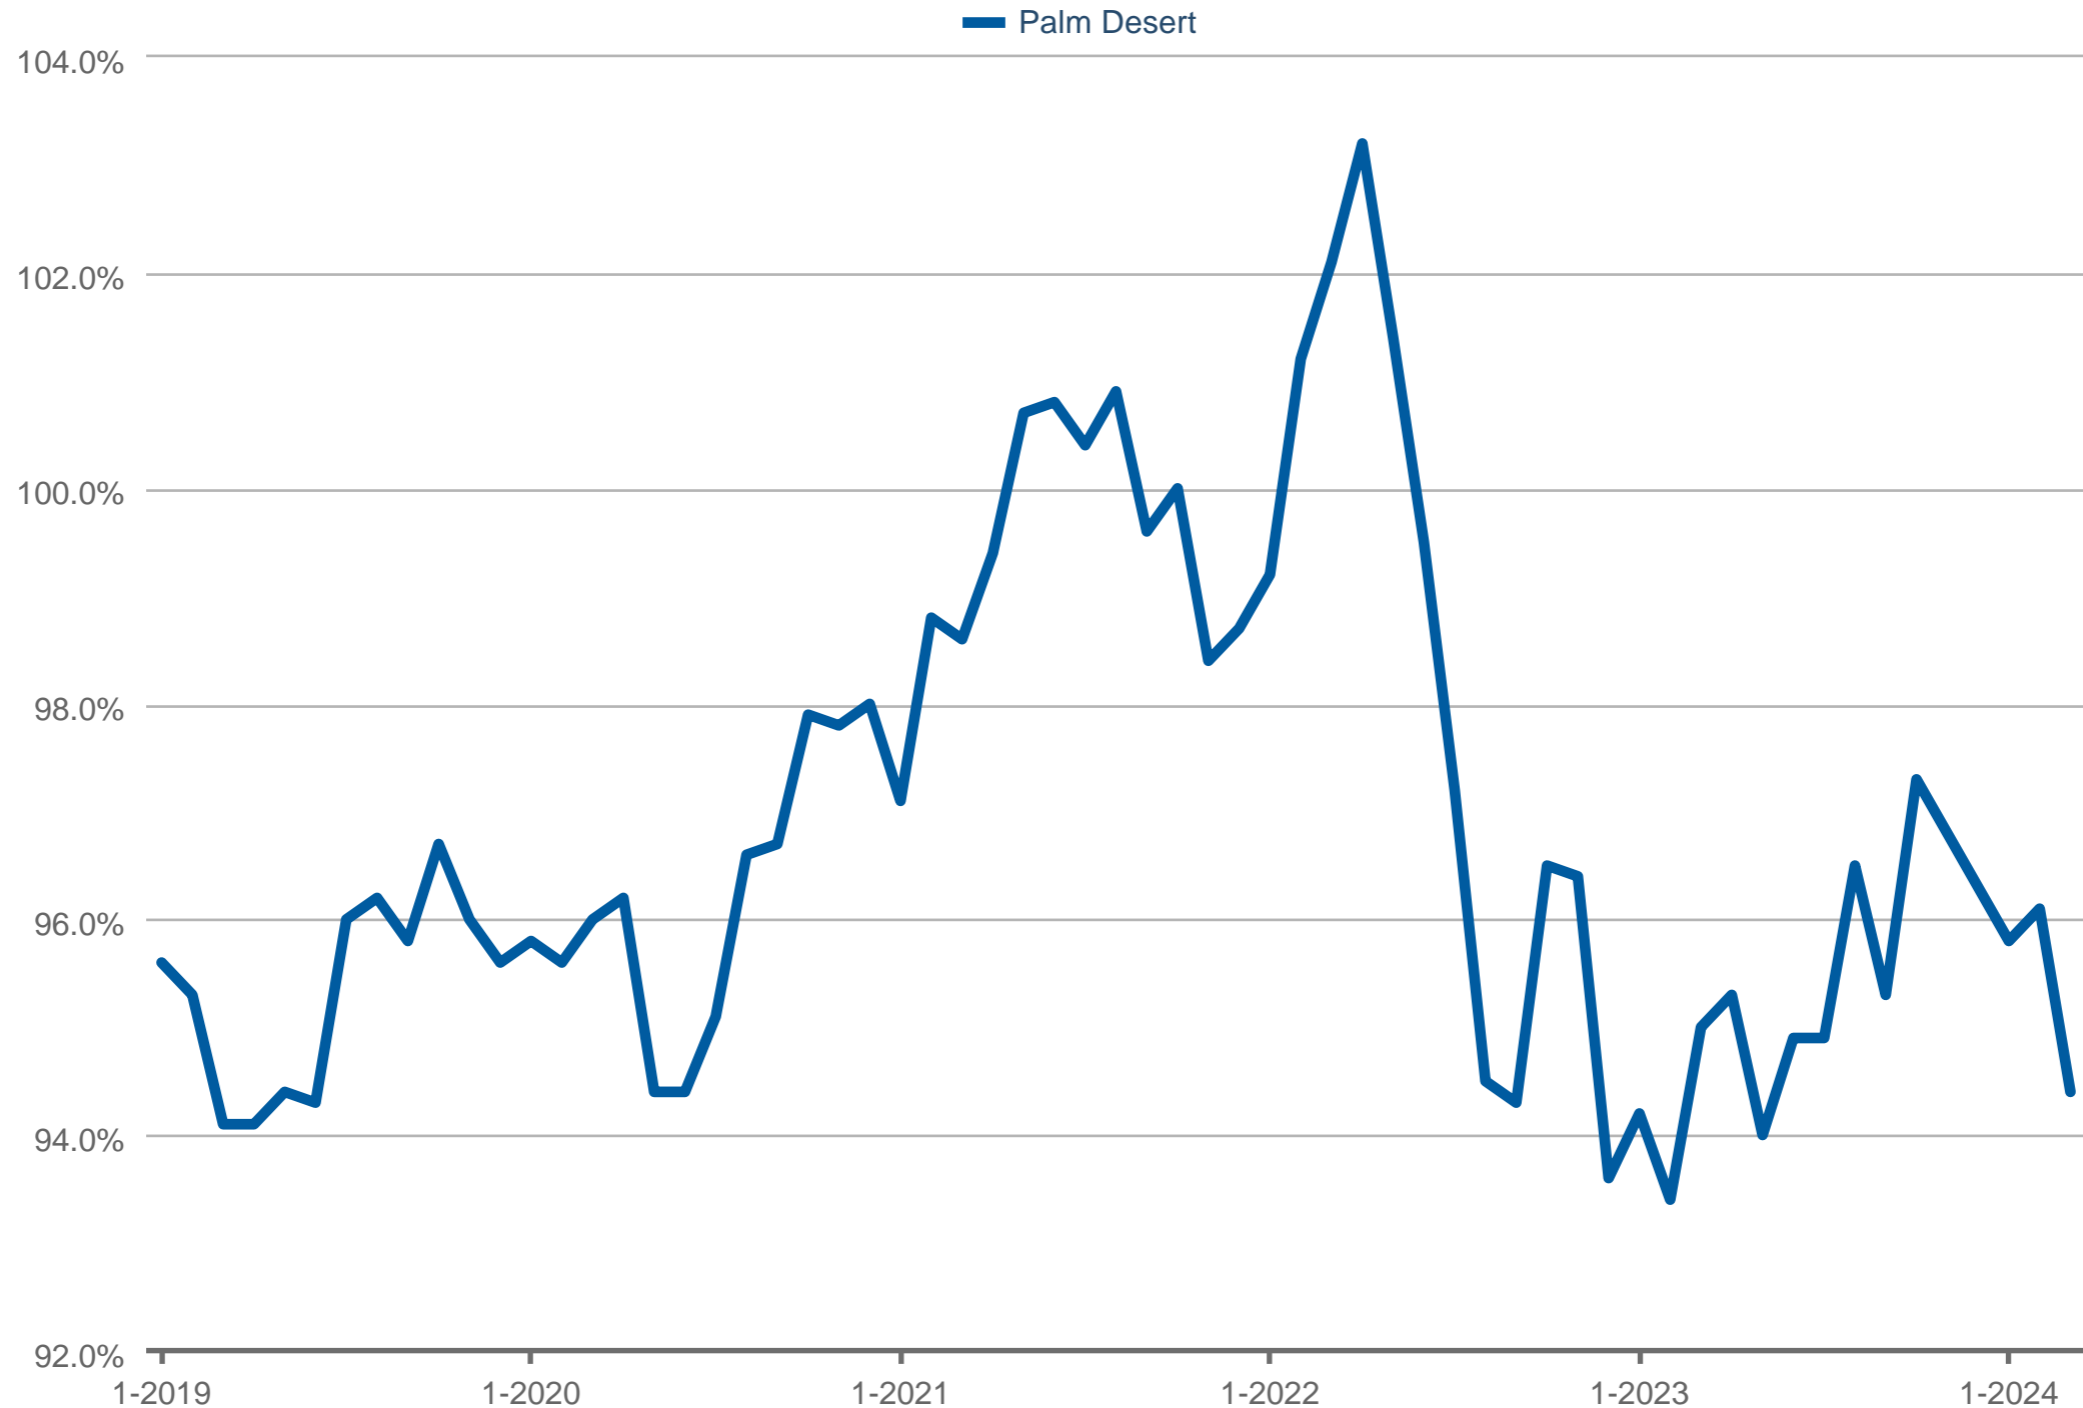

Keith Powers (CA DRE #01940642)
 Powers Realty Group / Alta Realty Group

Office: 714-402-1357
BrokerPowers@gmail.com

Average Percent of Original Price Received

Palm Desert: Residential, Single Family, Detached

Each data point is one month of activity. Data is from April 26, 2024.

All data is from the California Regional Multiple Listing Service, INC. InfoSparks © 2024 ShowingTime.