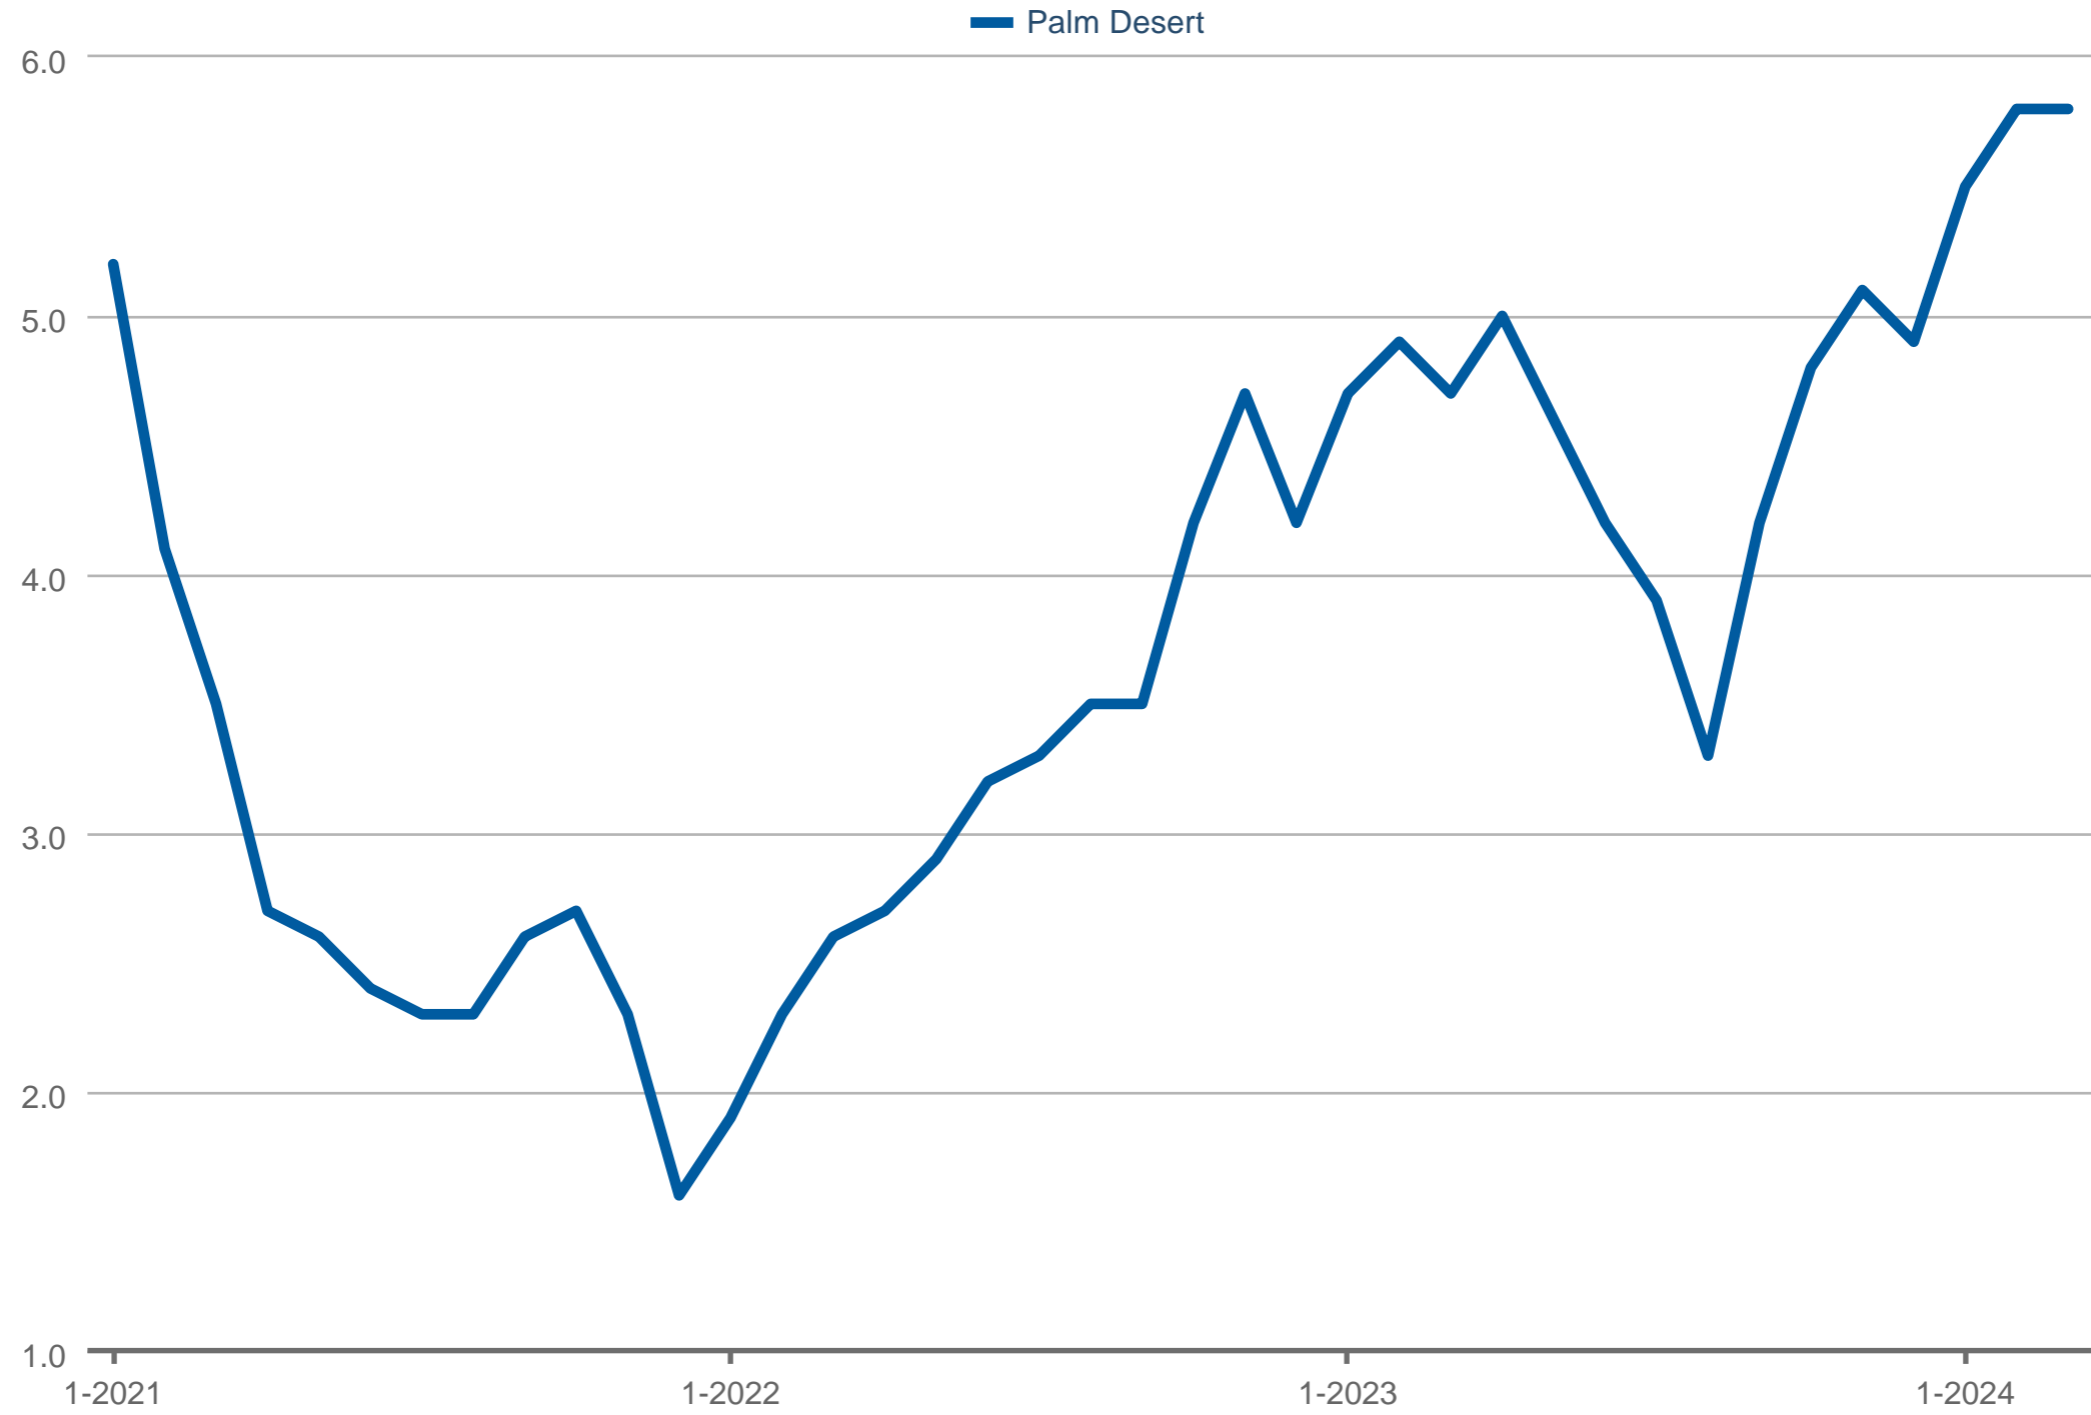

### Inventory Months Supply

Palm Desert: \$555,000 or More

Each data point is one month of activity. Data is from April 26, 2024.

All data is from the California Regional Multiple Listing Service, INC. InfoSparks © 2024 ShowingTime.