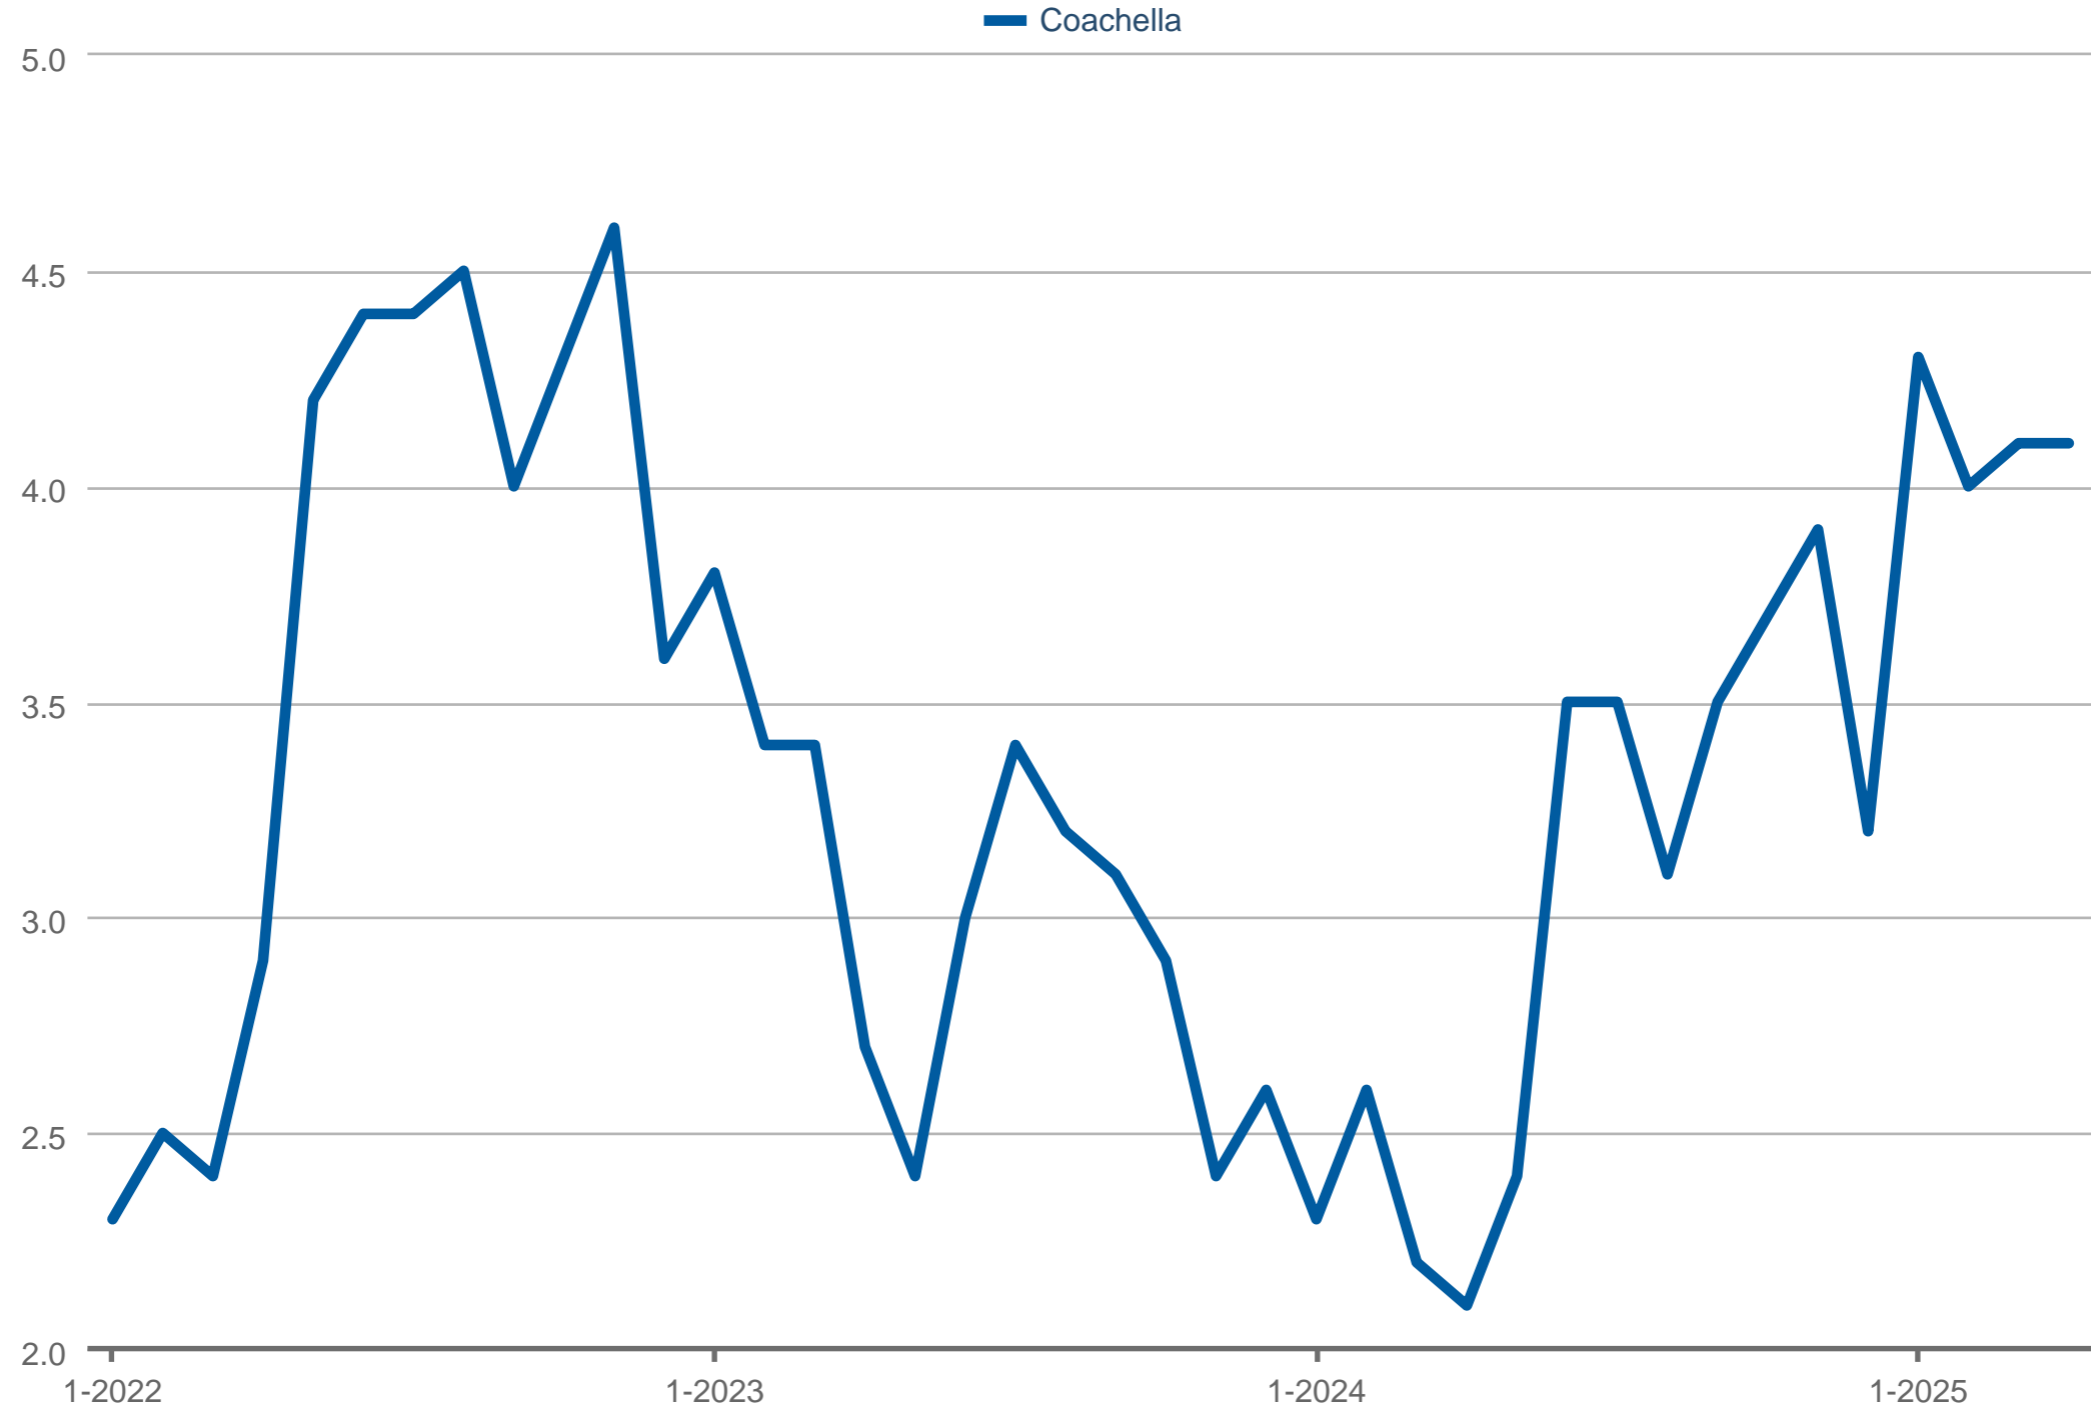

### Inventory Months Supply

Coachella: \$325,000 or More, Single Family, Detached

Each data point is one month of activity. Data is from May 17, 2025.