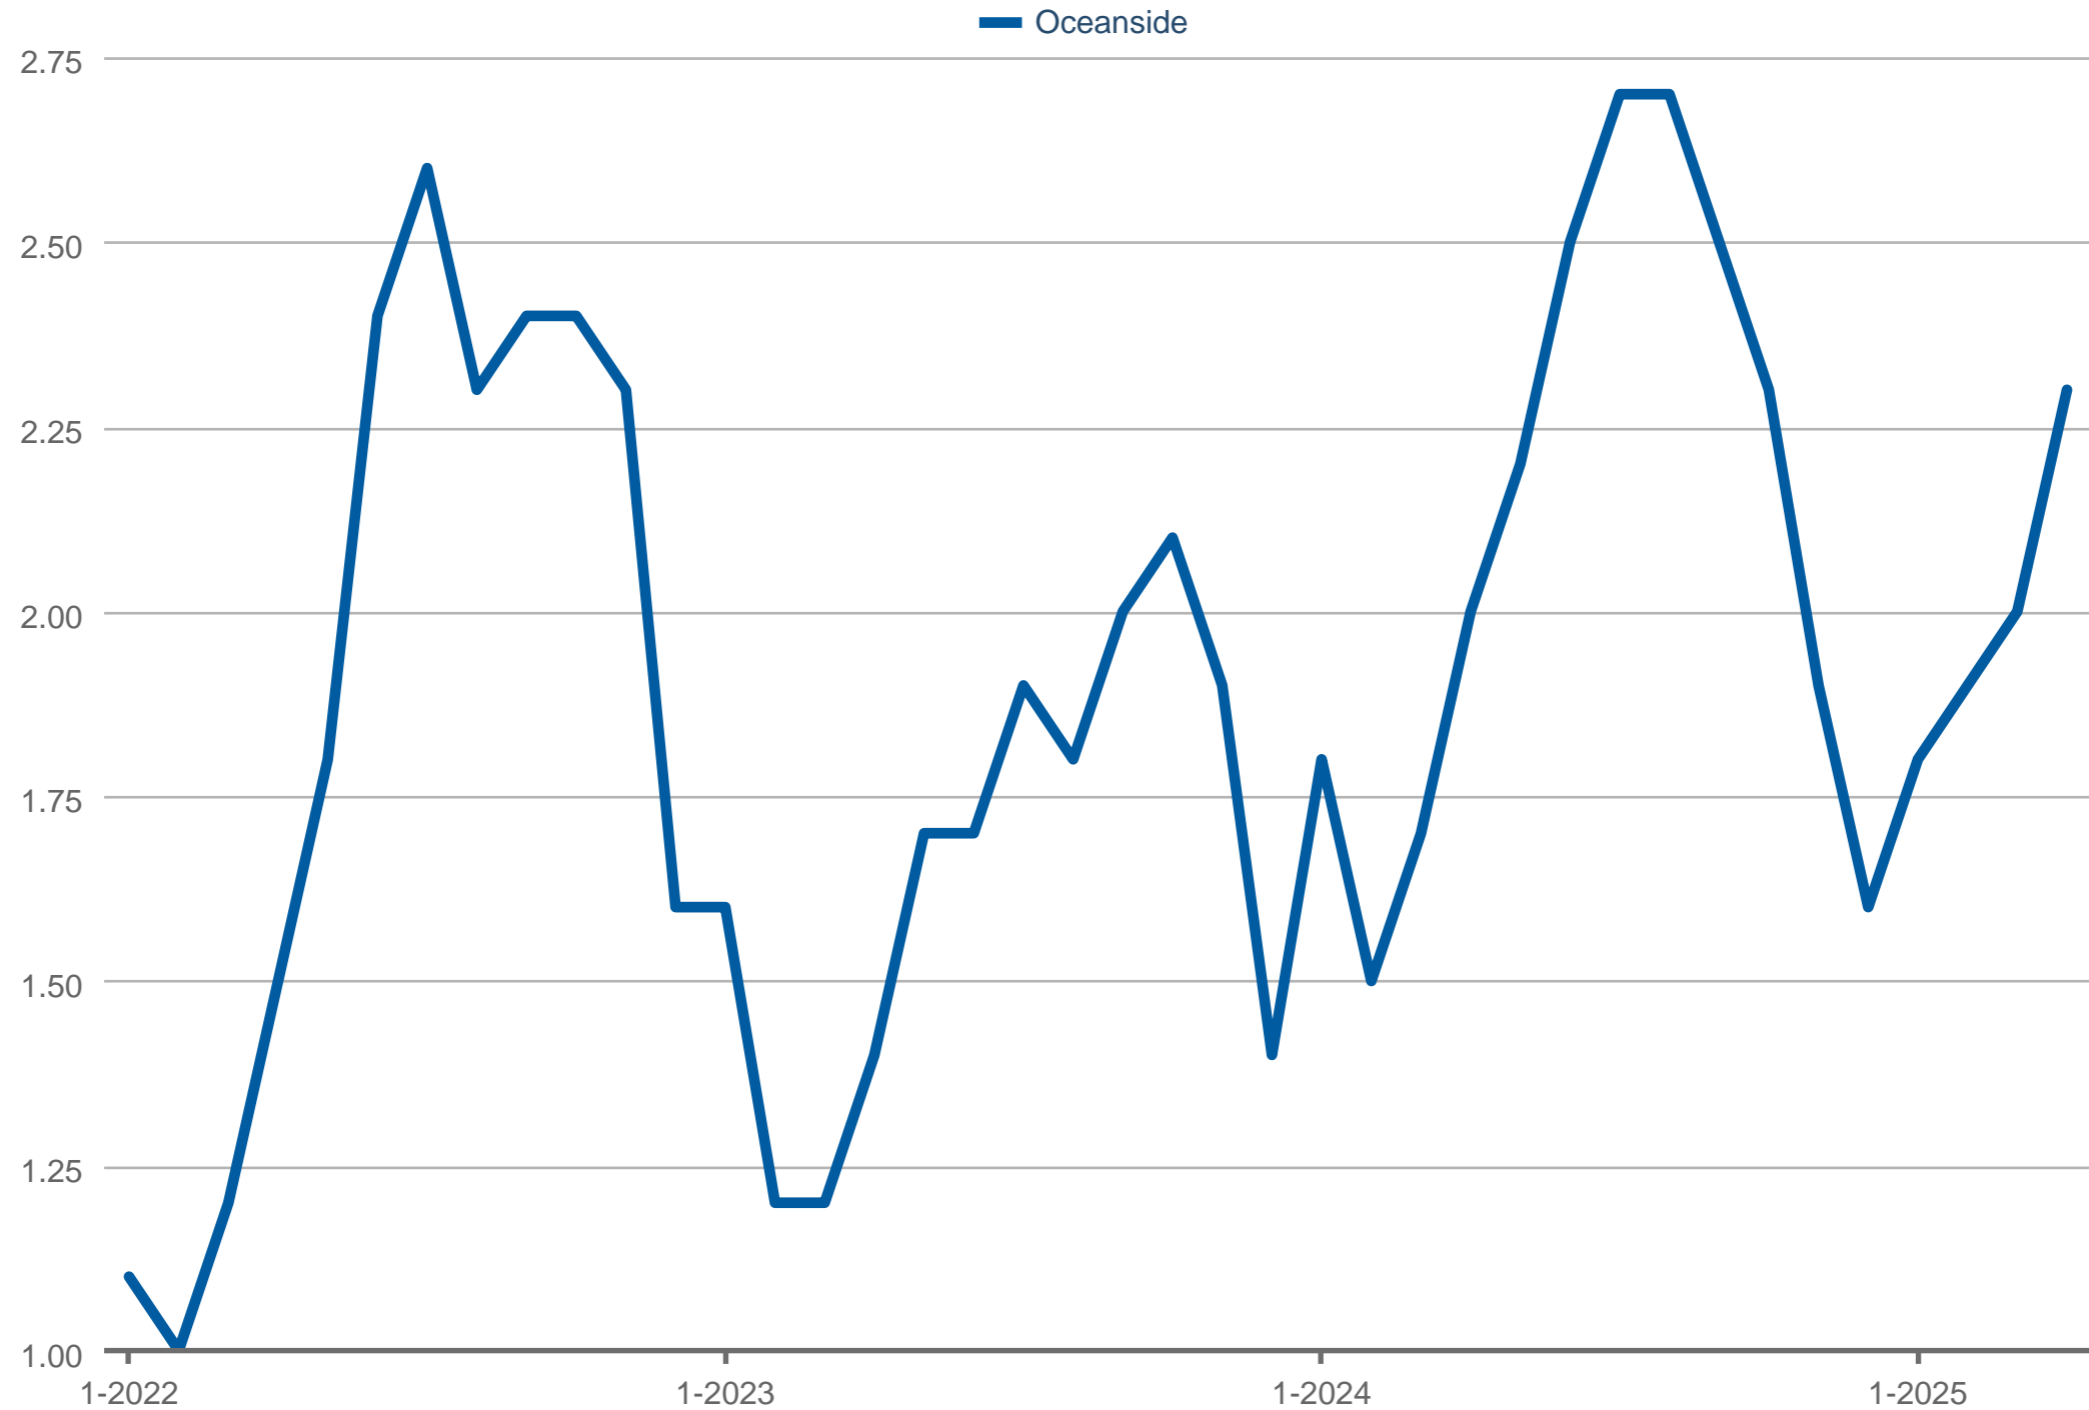

Inventory Months Supply

Oceanside: \$699,000 or More, Single Family, Detached

Each data point is one month of activity. Data is from May 17, 2025.