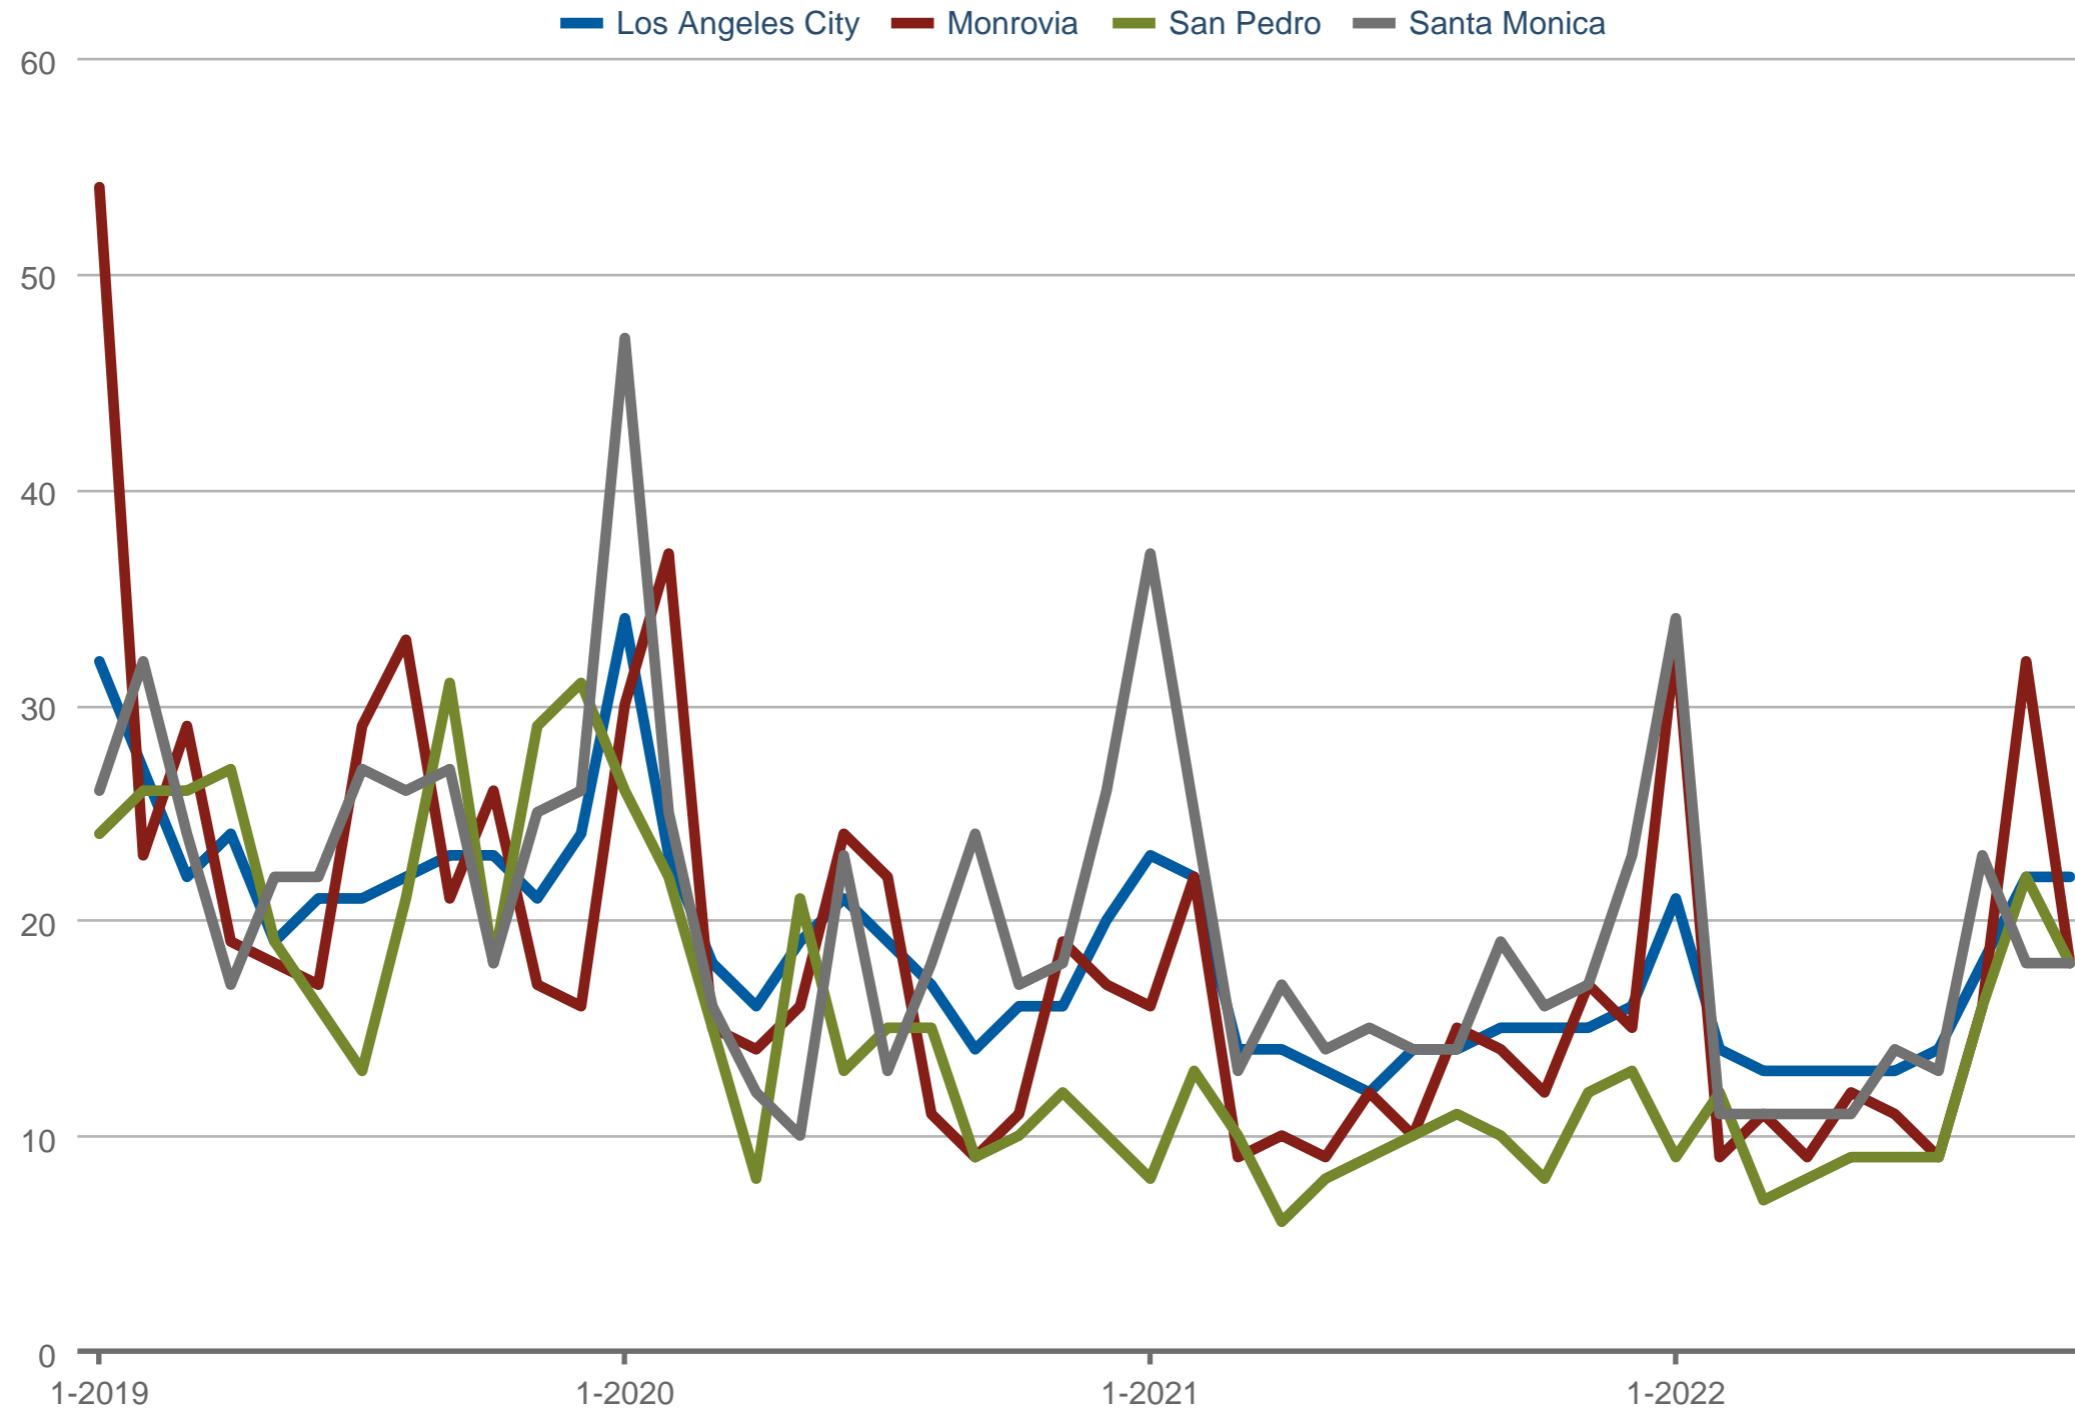

Median Days on Market

Los Angeles City & Monrovia & San Pedro & Santa Monica

Each data point is one month of activity. Data is from November 14, 2022.