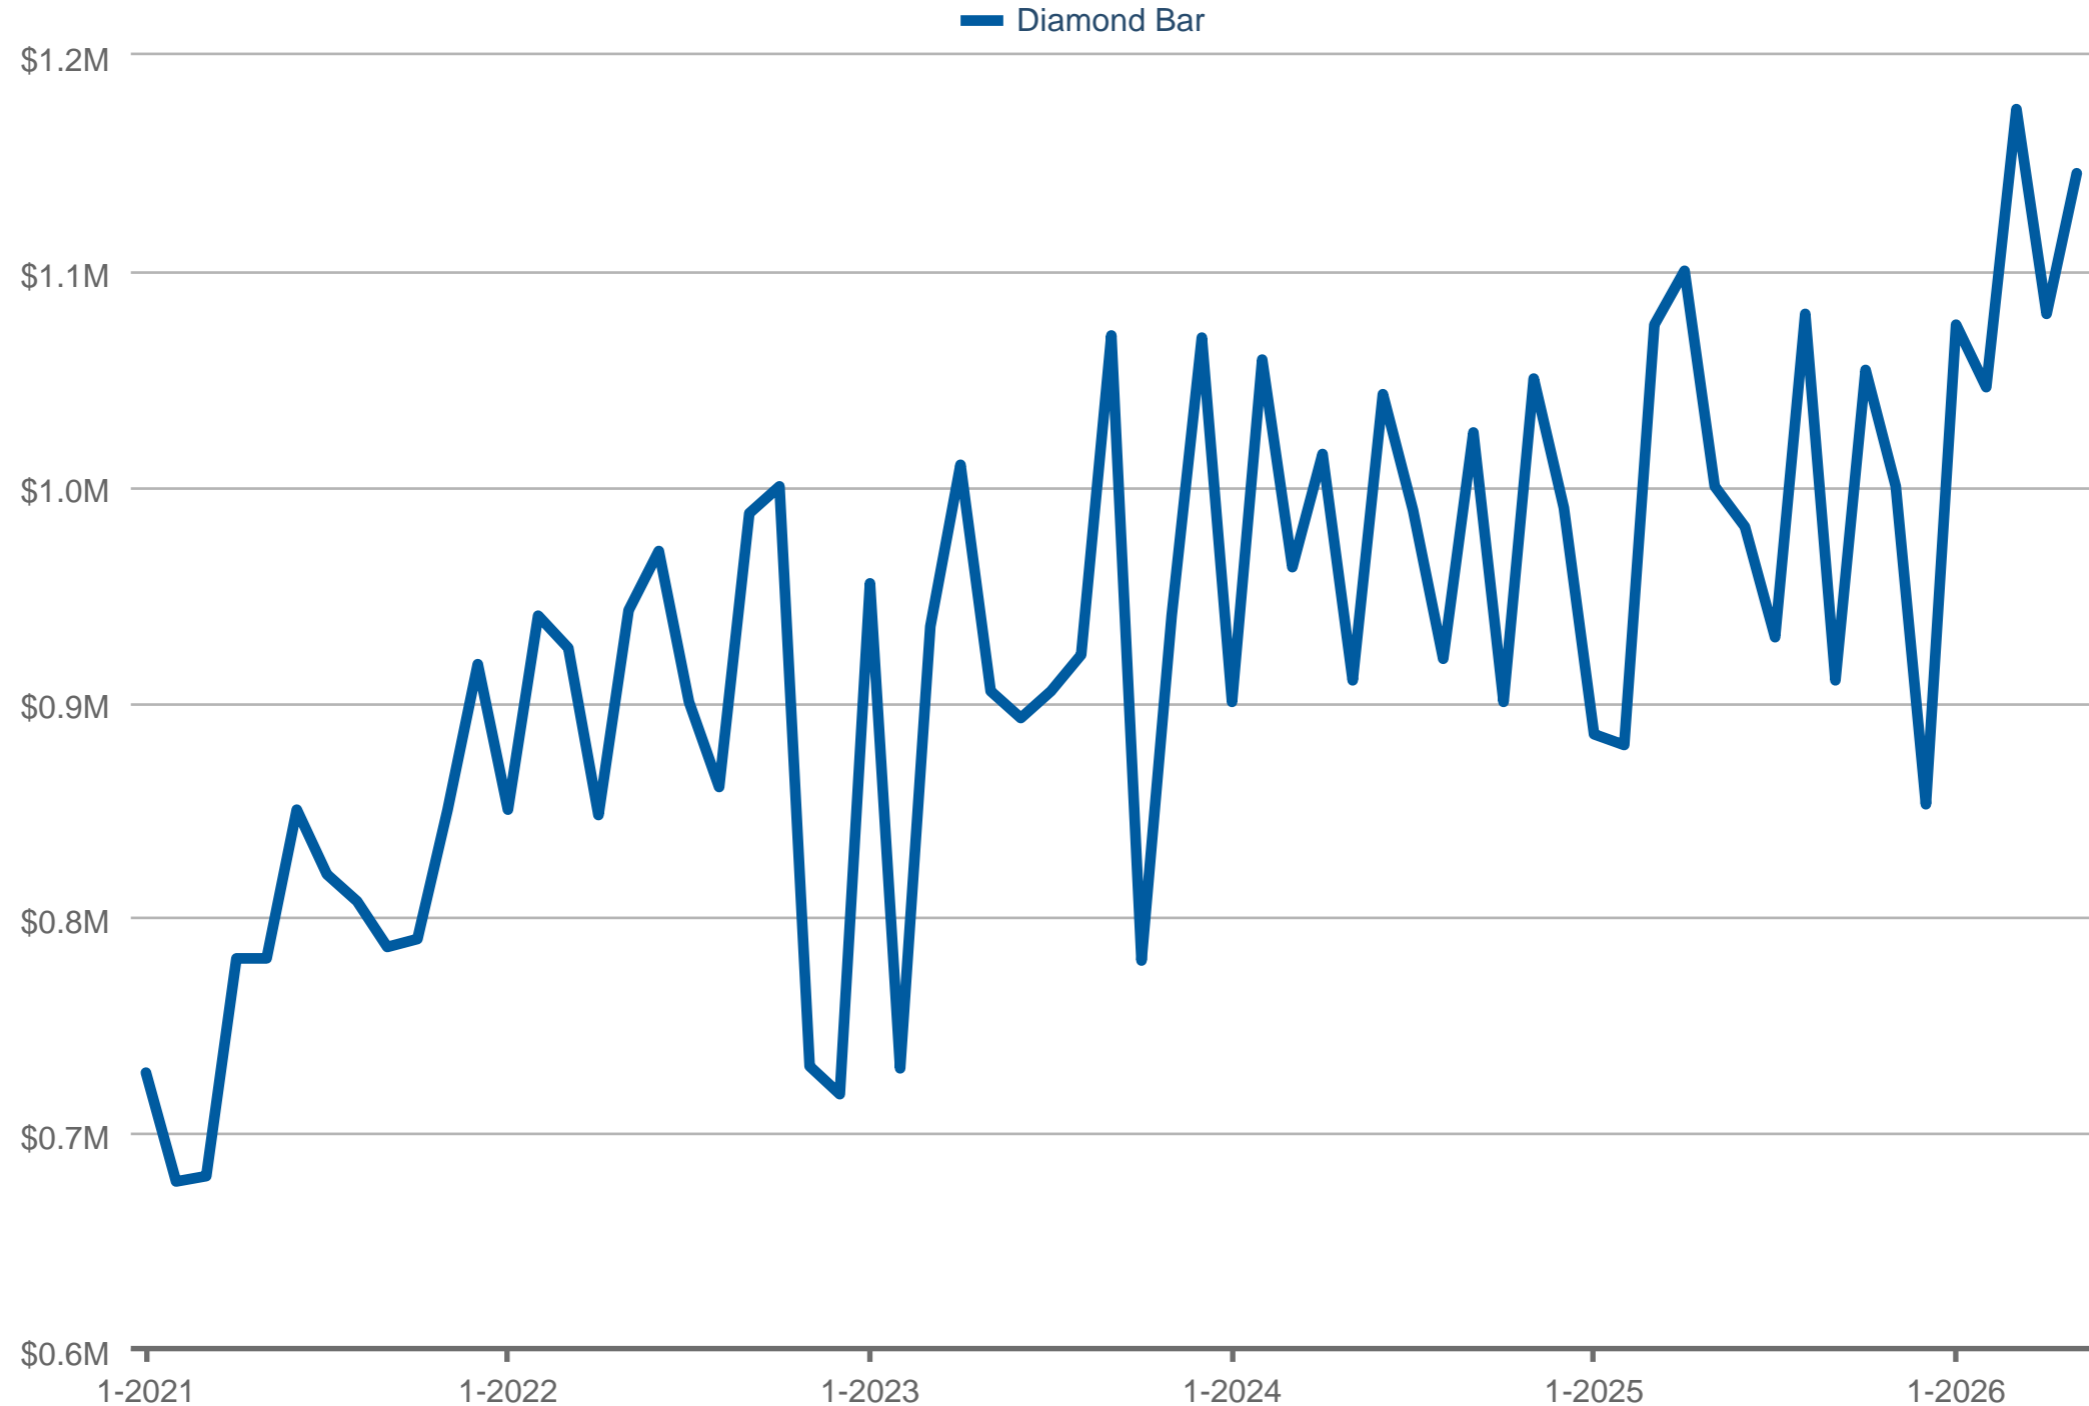

Median Sales Price

Diamond Bar: Residential, Single Family & Condominium & Townhouse

Each data point is one month of activity. Data is from June 23, 2026.