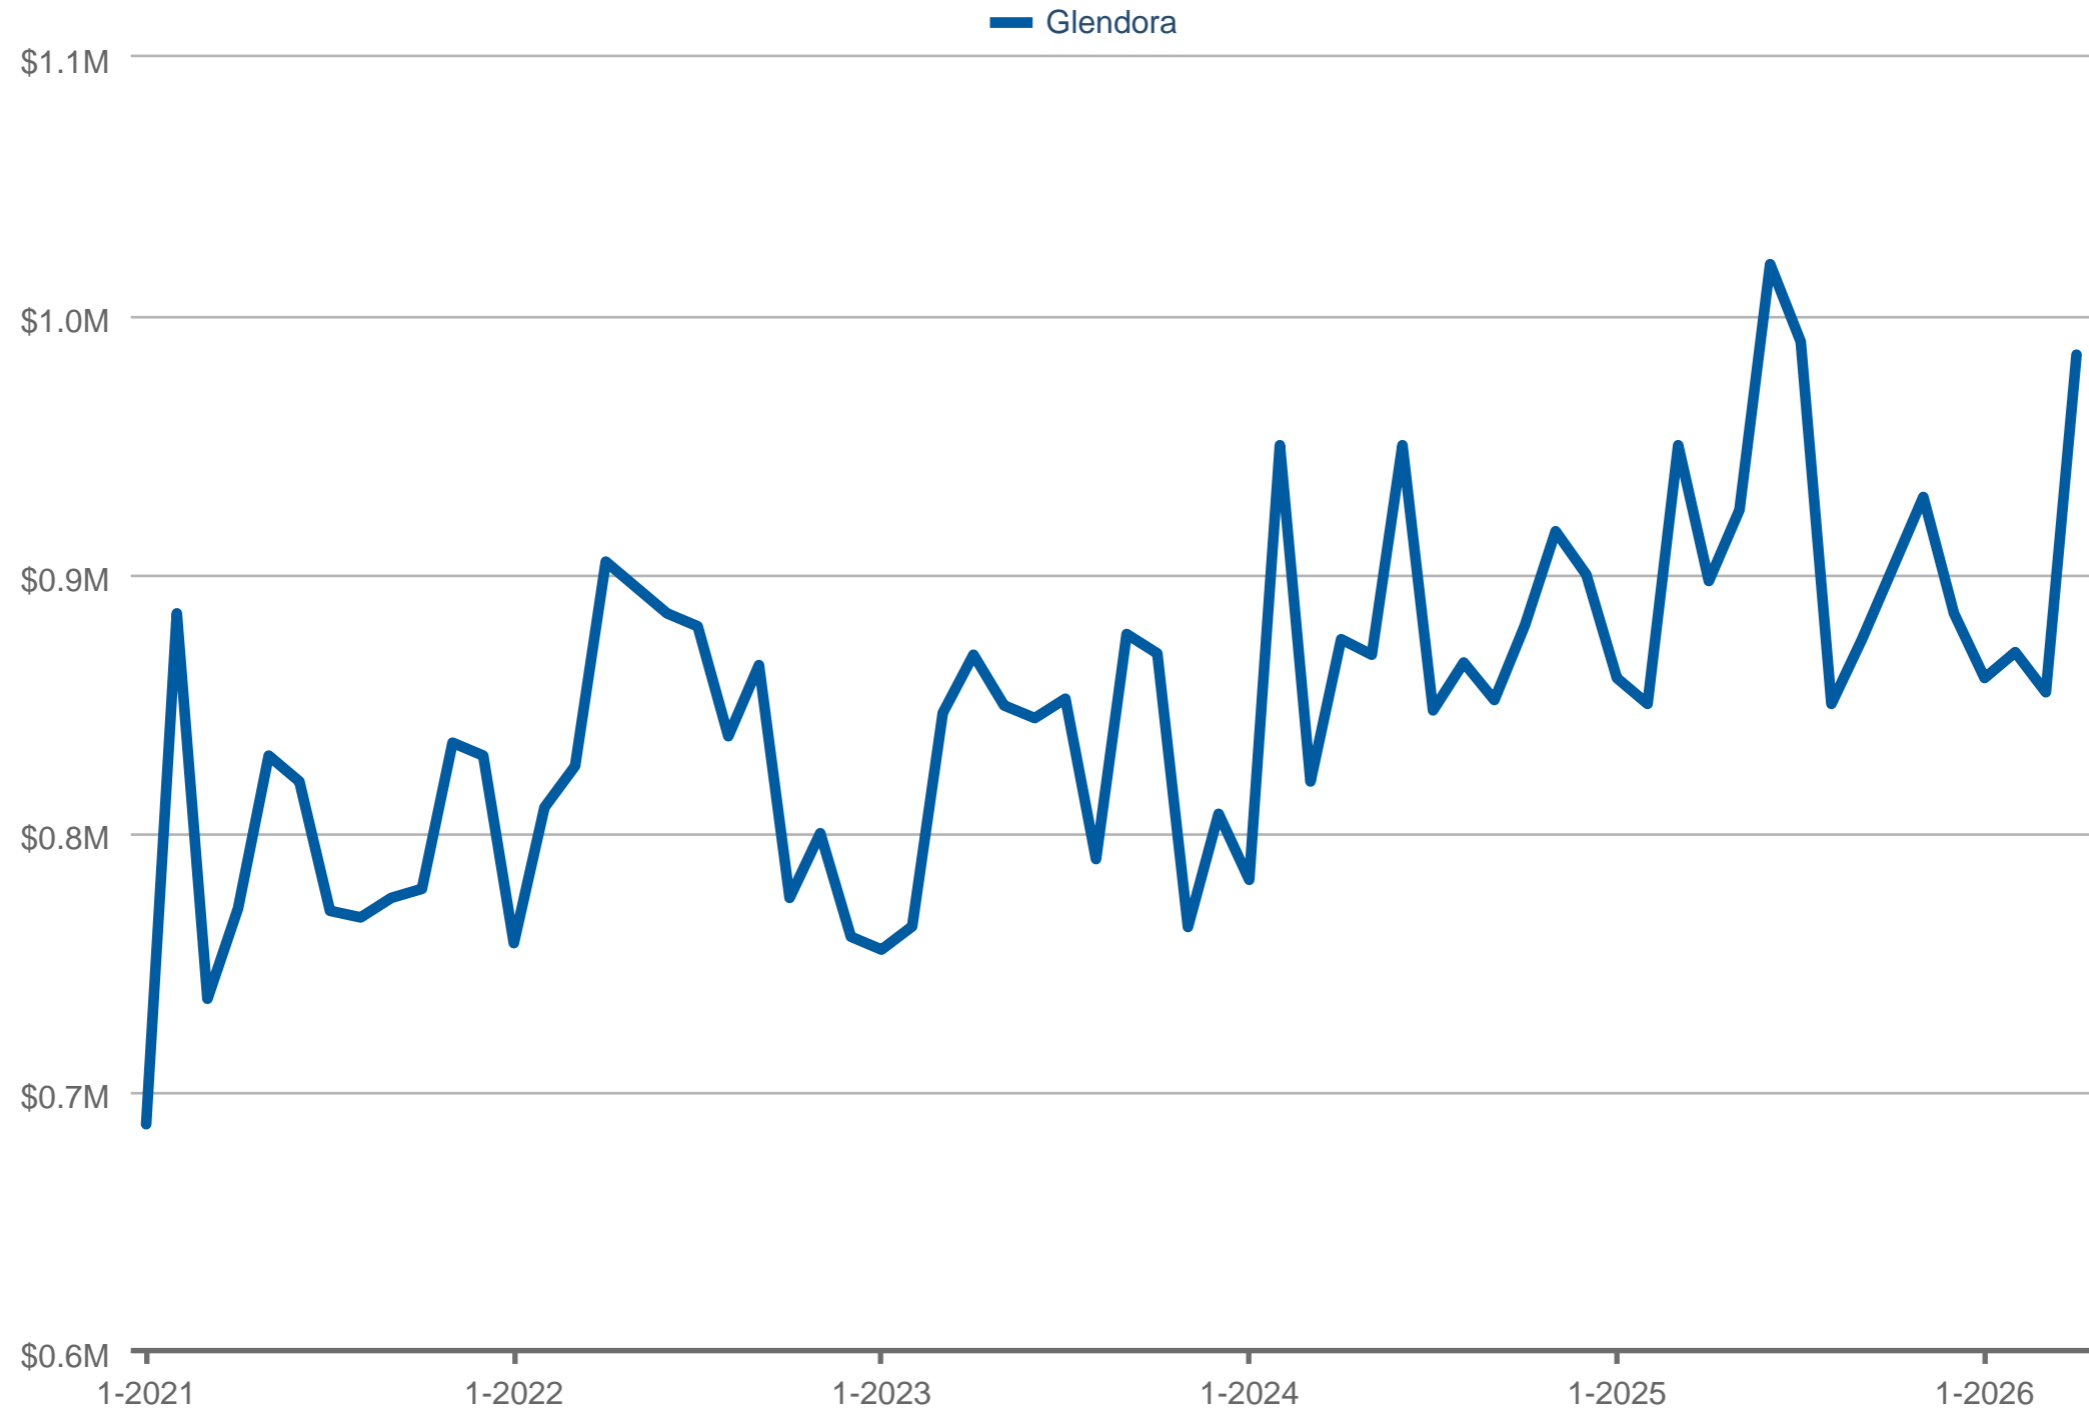

Median Sales Price

Glendora: Residential, Single Family & Condominium & Townhouse

Each data point is one month of activity. Data is from May 2, 2026.