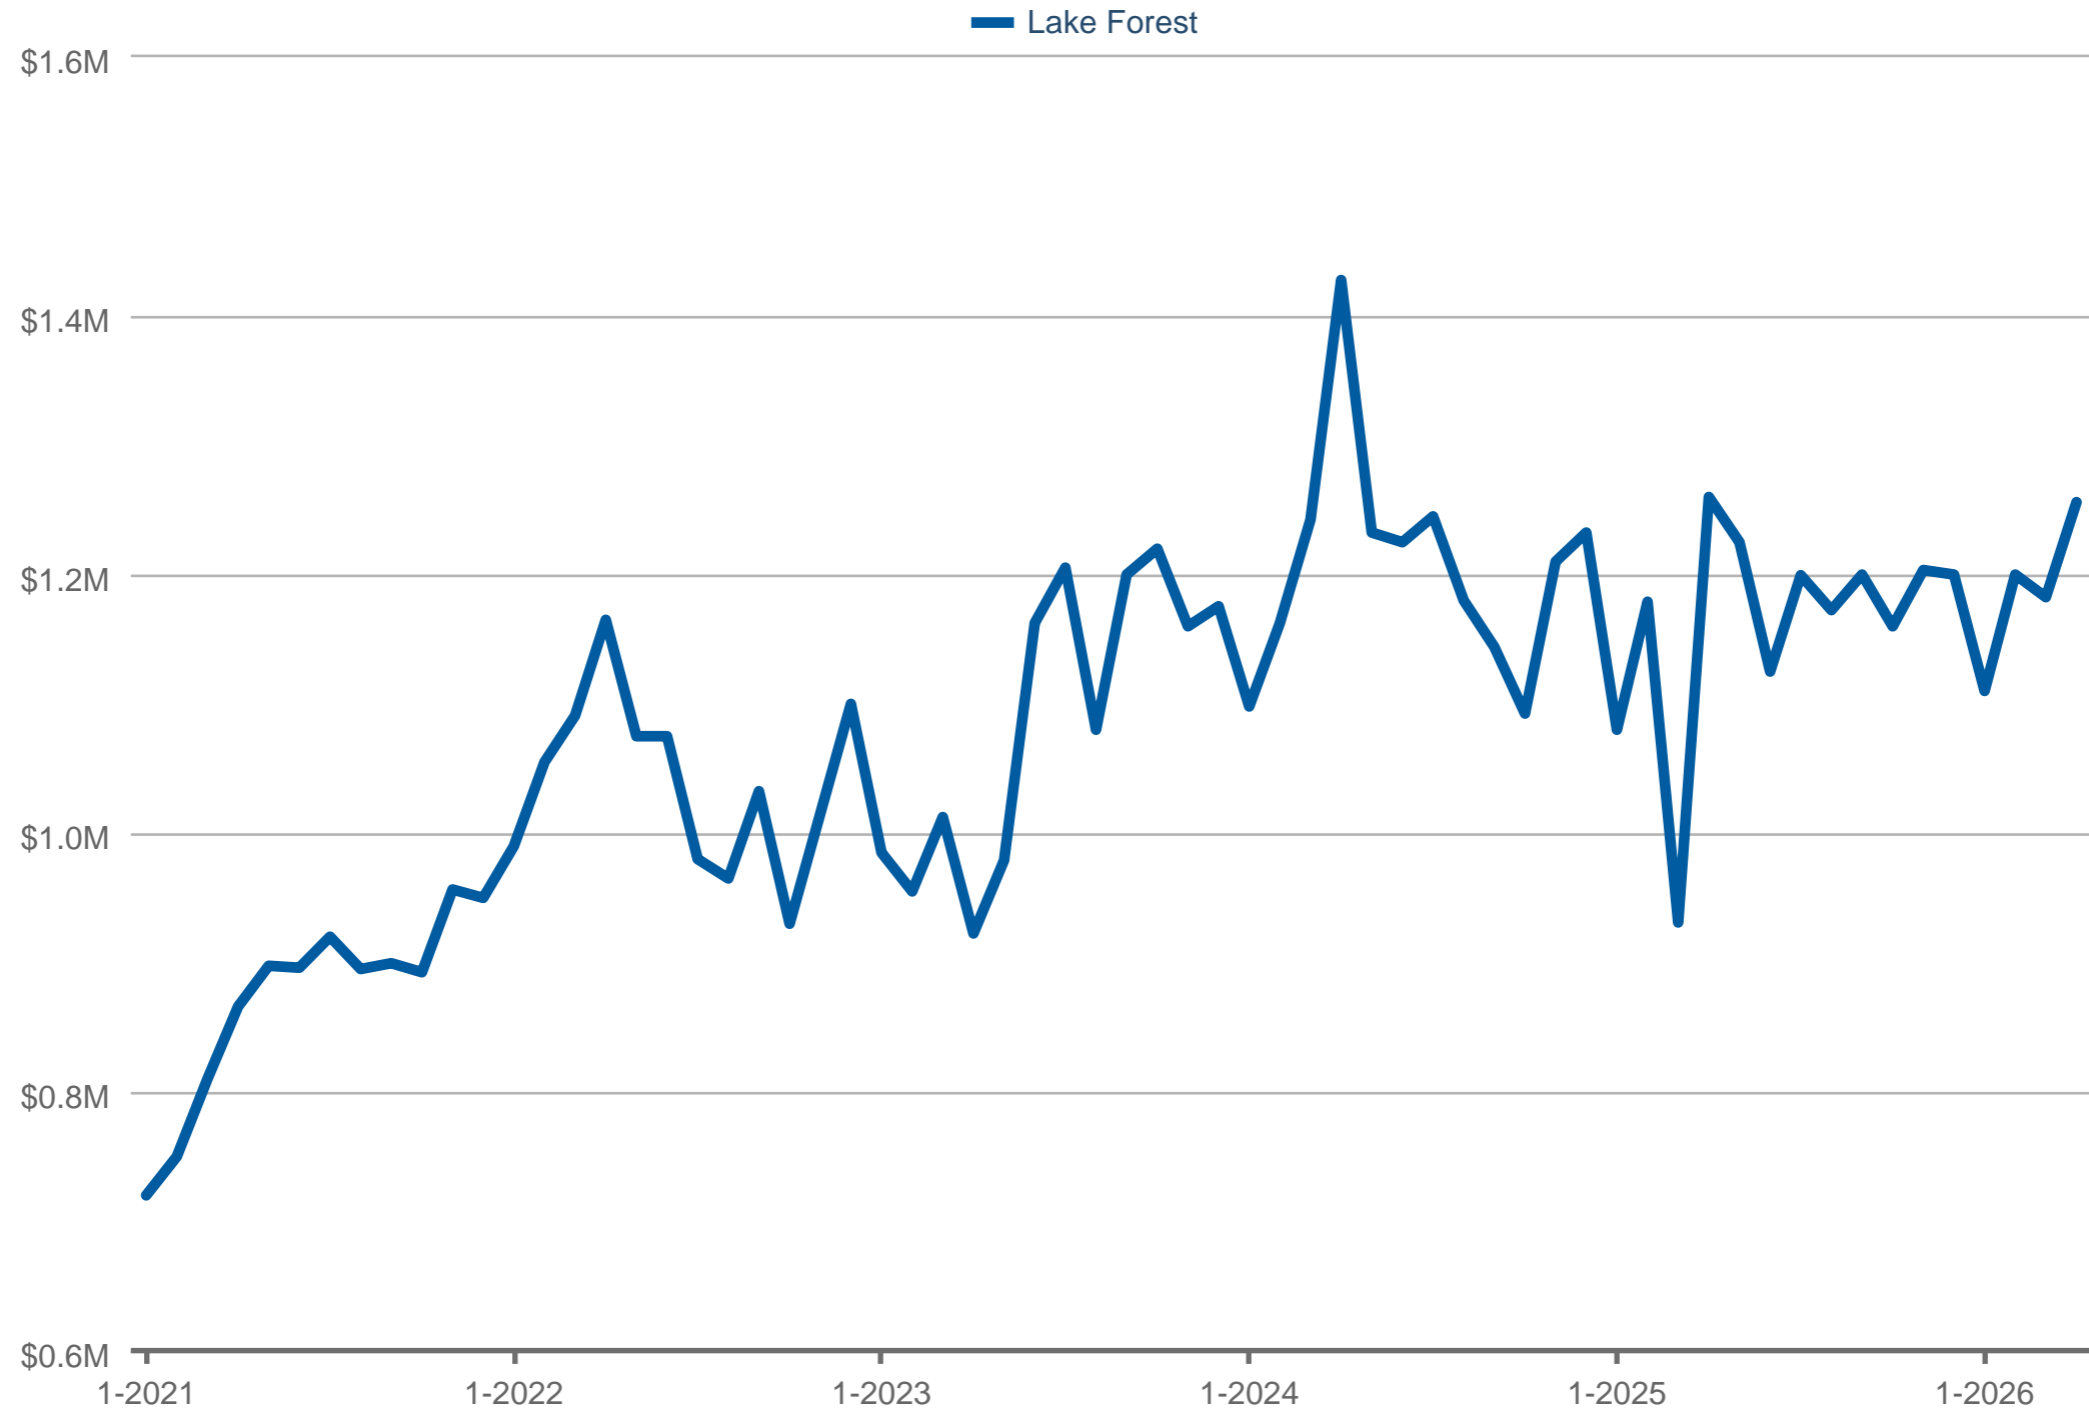

Median Sales Price

Lake Forest: Residential, Single Family & Condominium & Townhouse

Each data point is one month of activity. Data is from May 2, 2026.