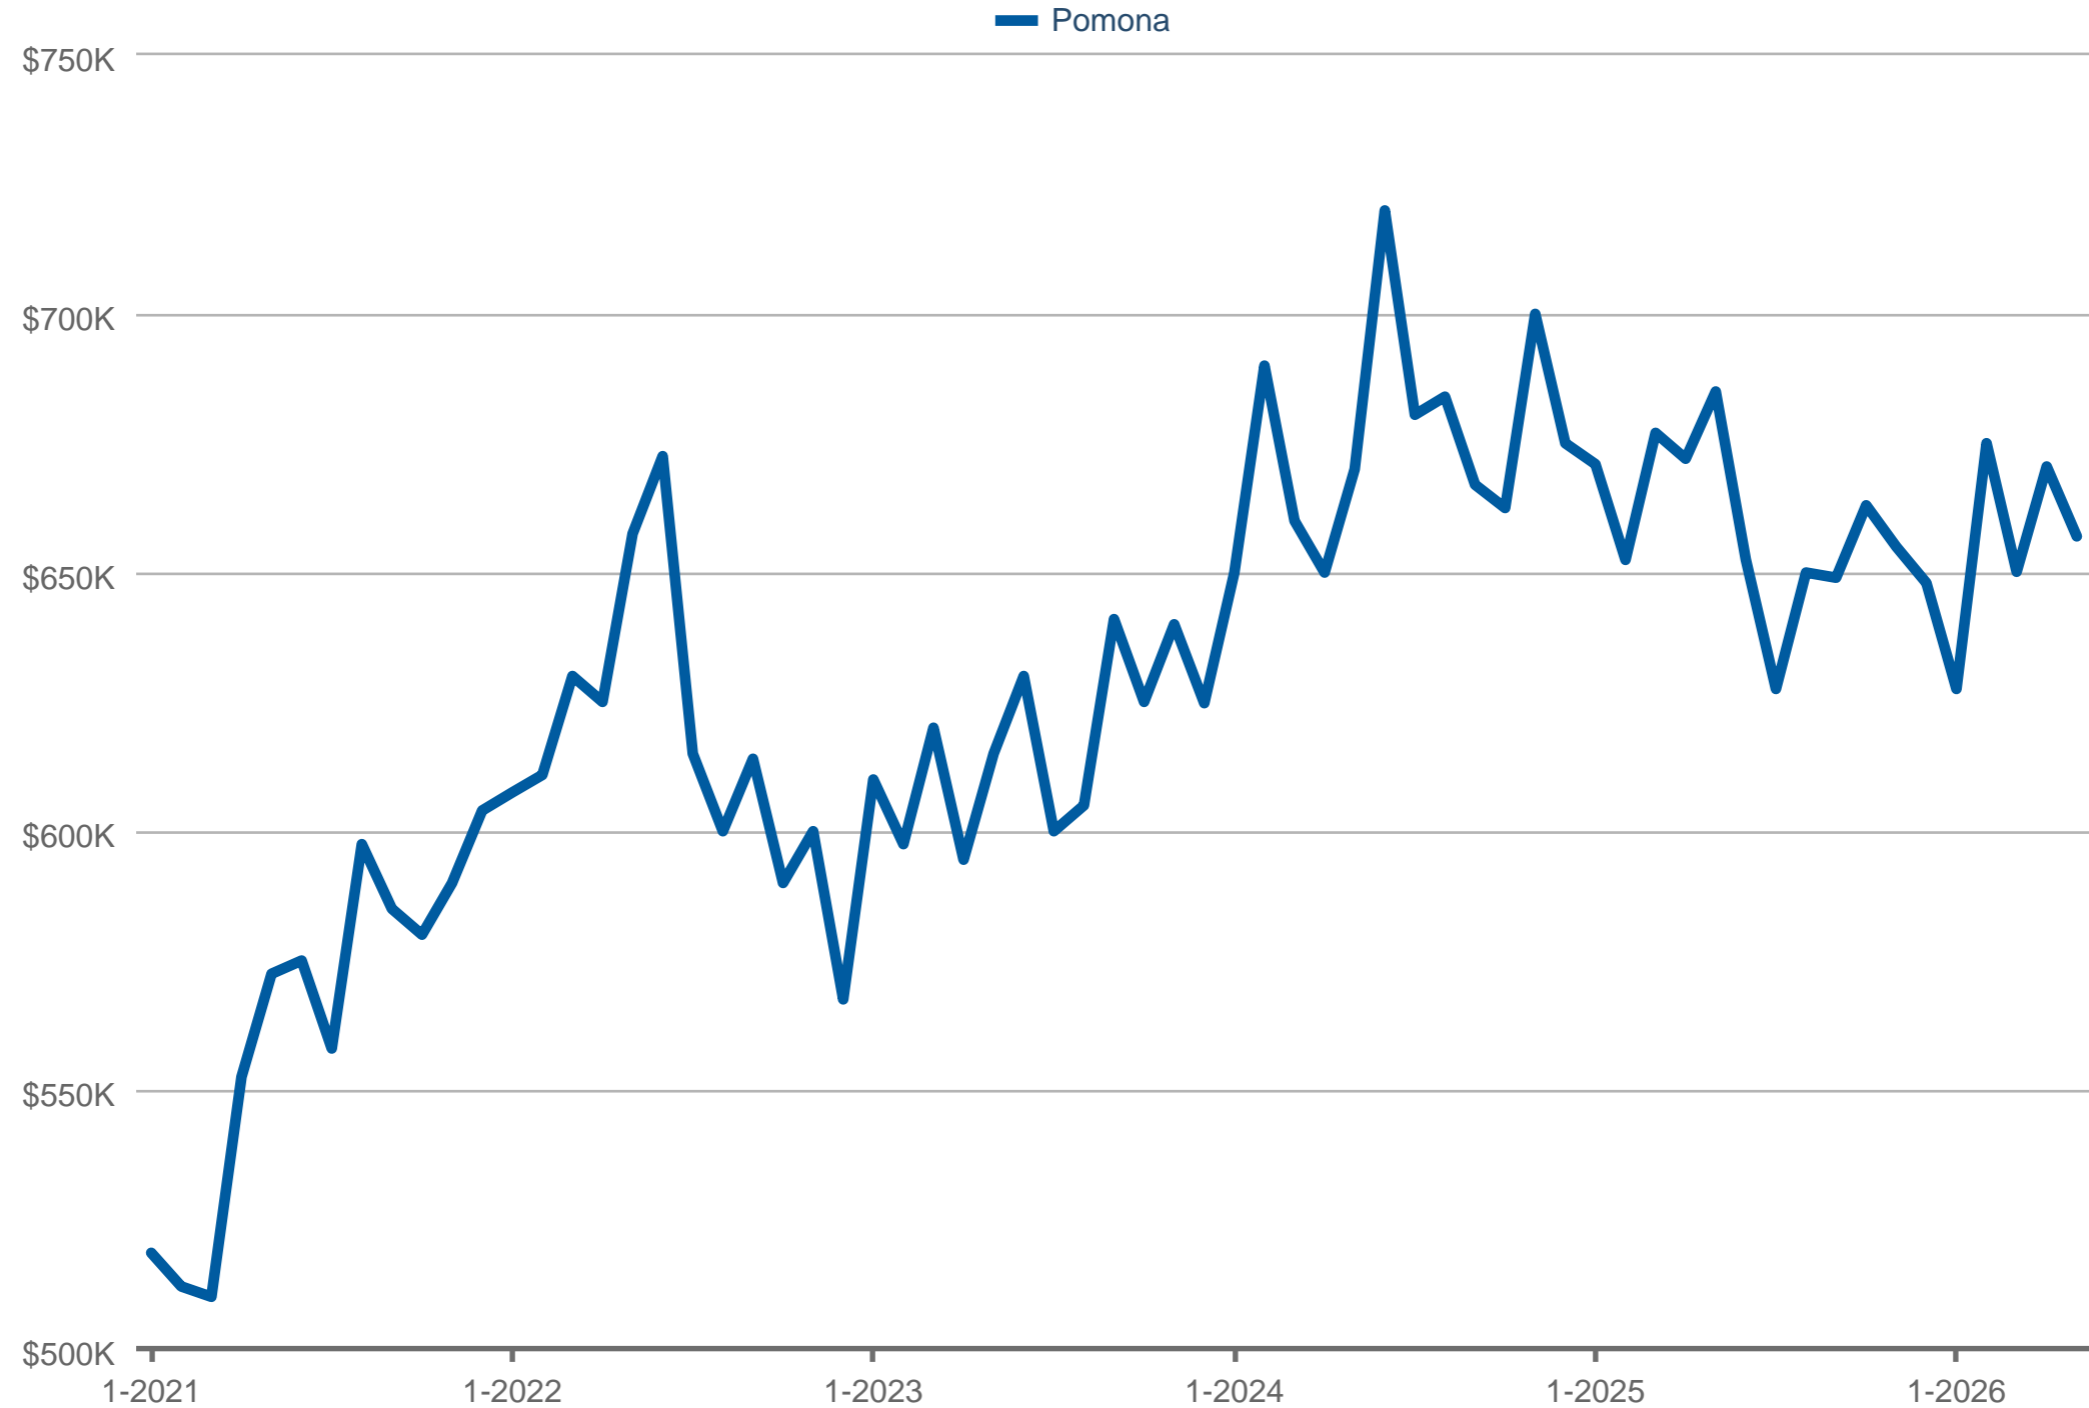

### Median Sales Price

Pomona: Residential, Single Family & Condominium & Townhouse

Each data point is one month of activity. Data is from June 23, 2026.