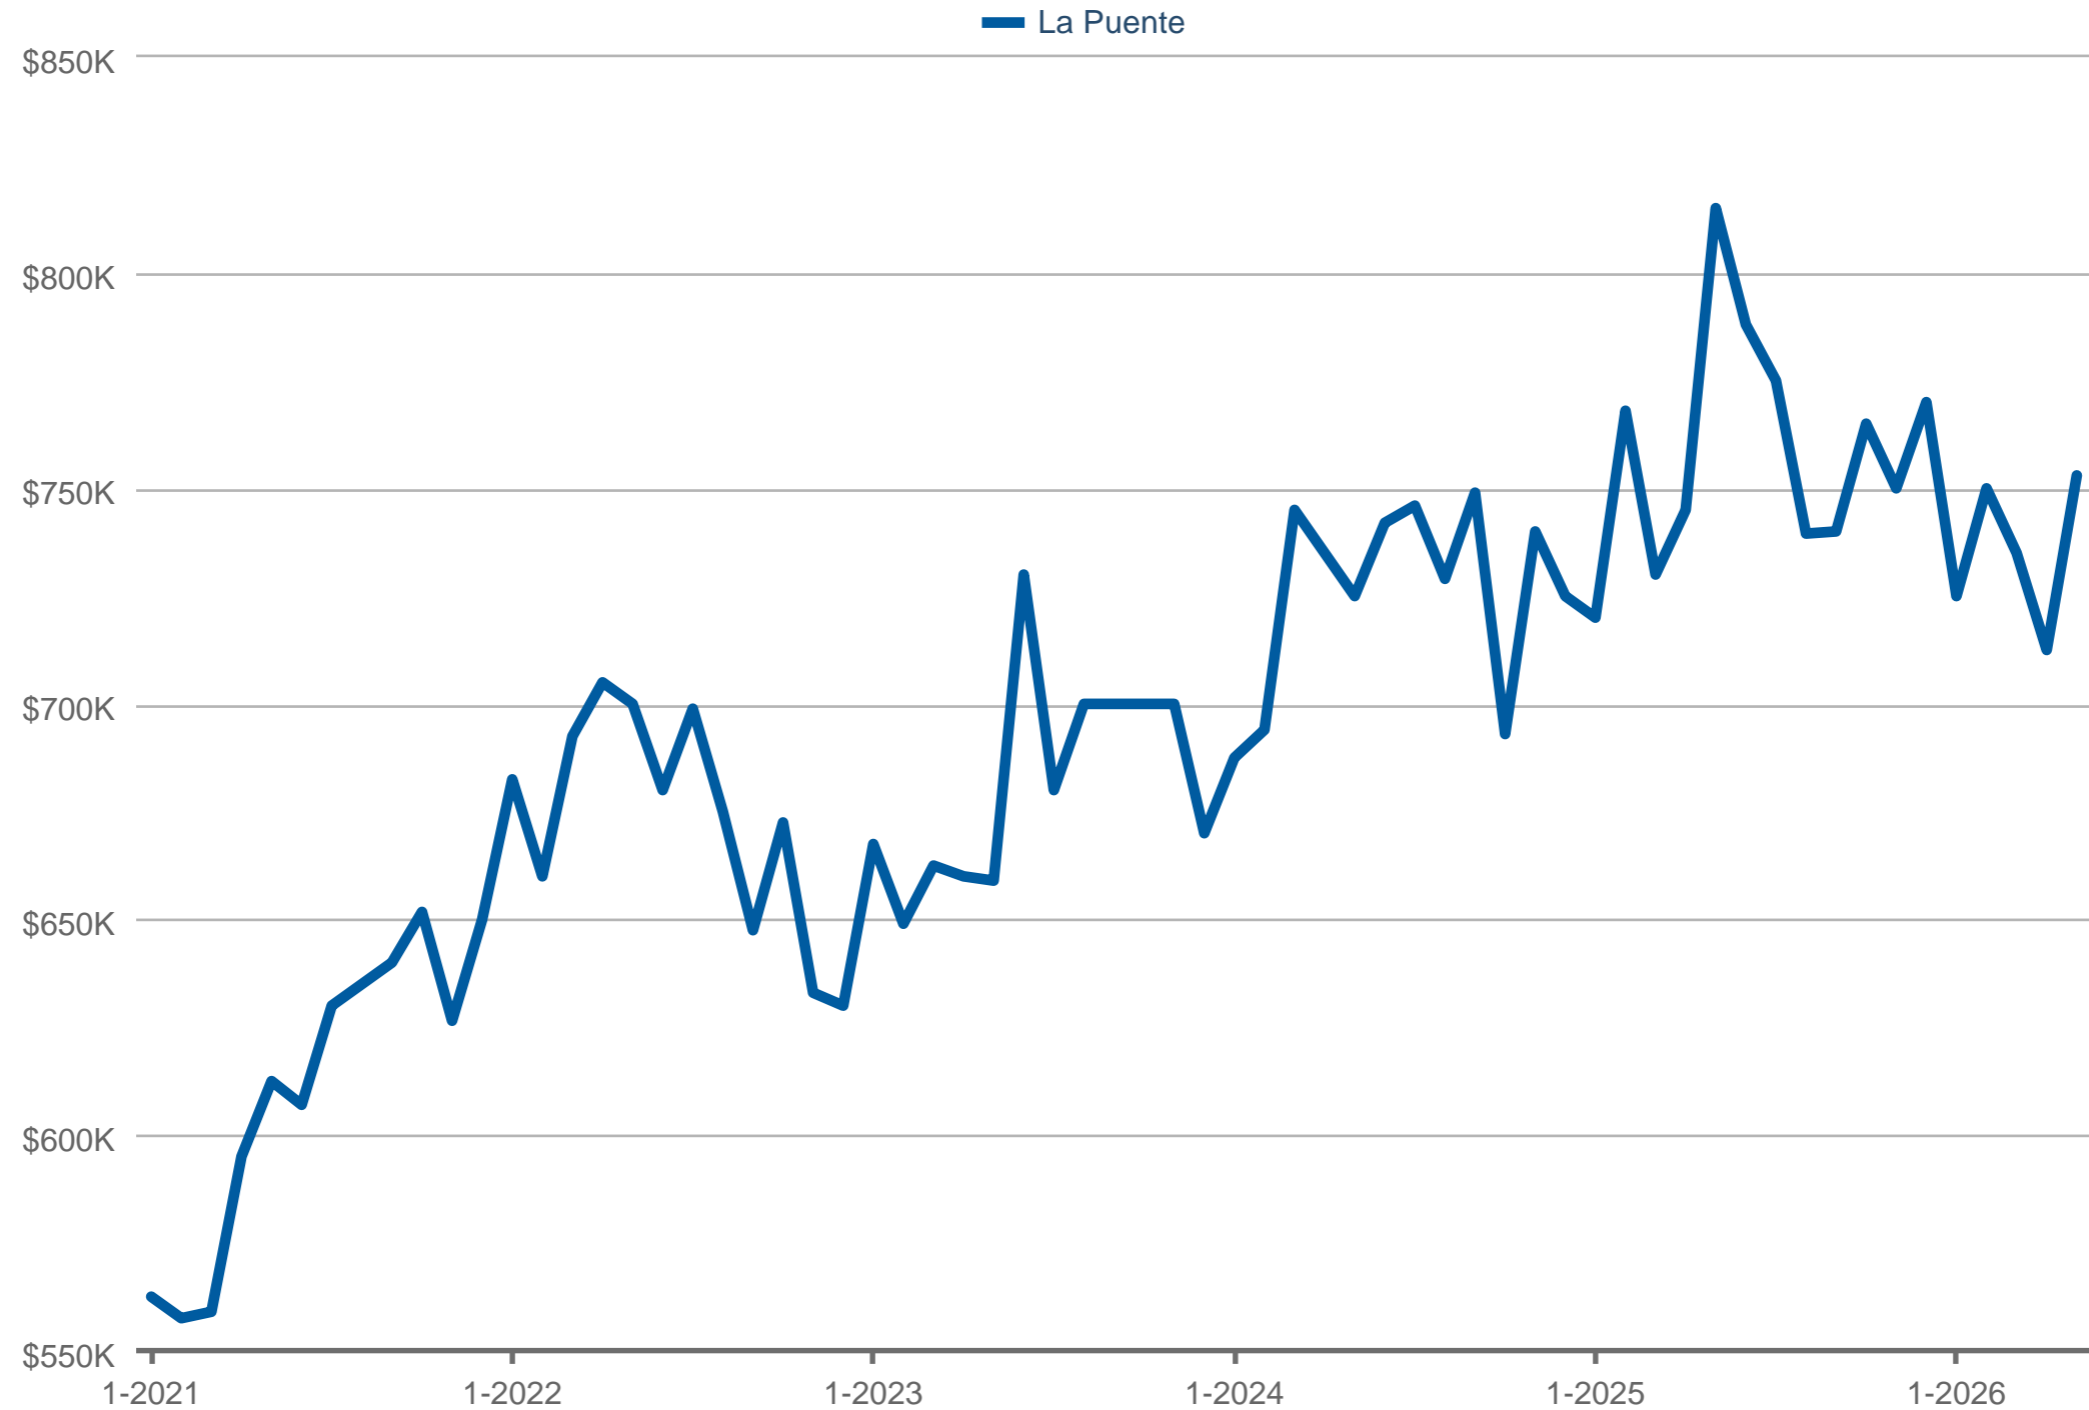

Median Sales Price

La Puente: Residential, Single Family & Condominium & Townhouse

Each data point is one month of activity. Data is from June 19, 2026.