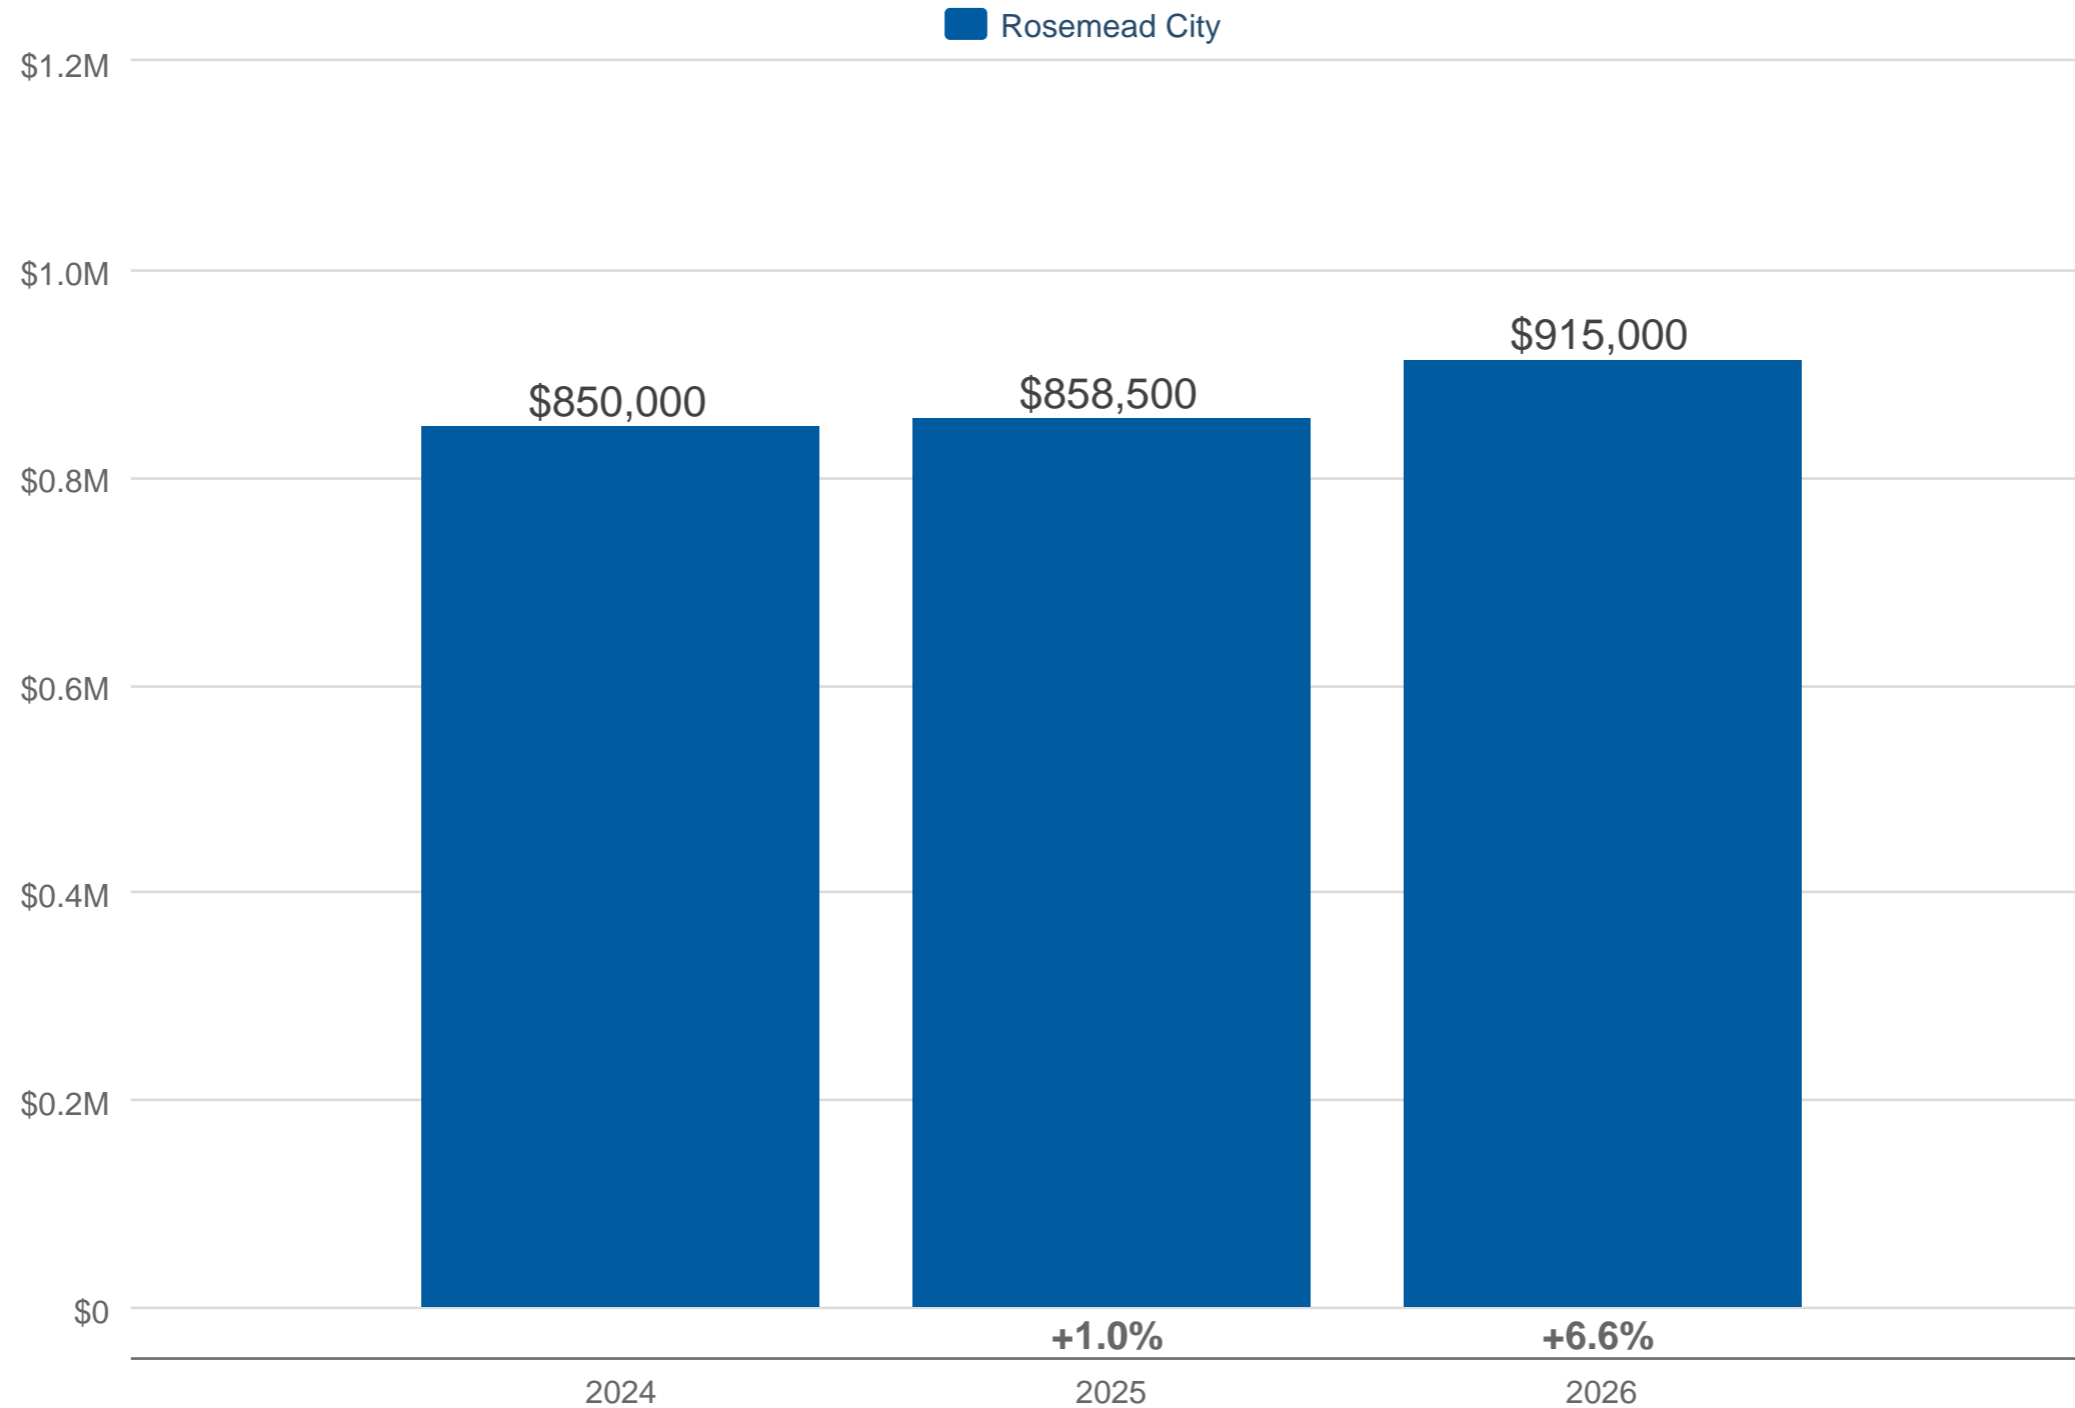

May Median Sales Price

Rosemead City: Residential, Single Family & Condominium & Townhouse

Each data point is one month of activity. Data is from June 25, 2026.