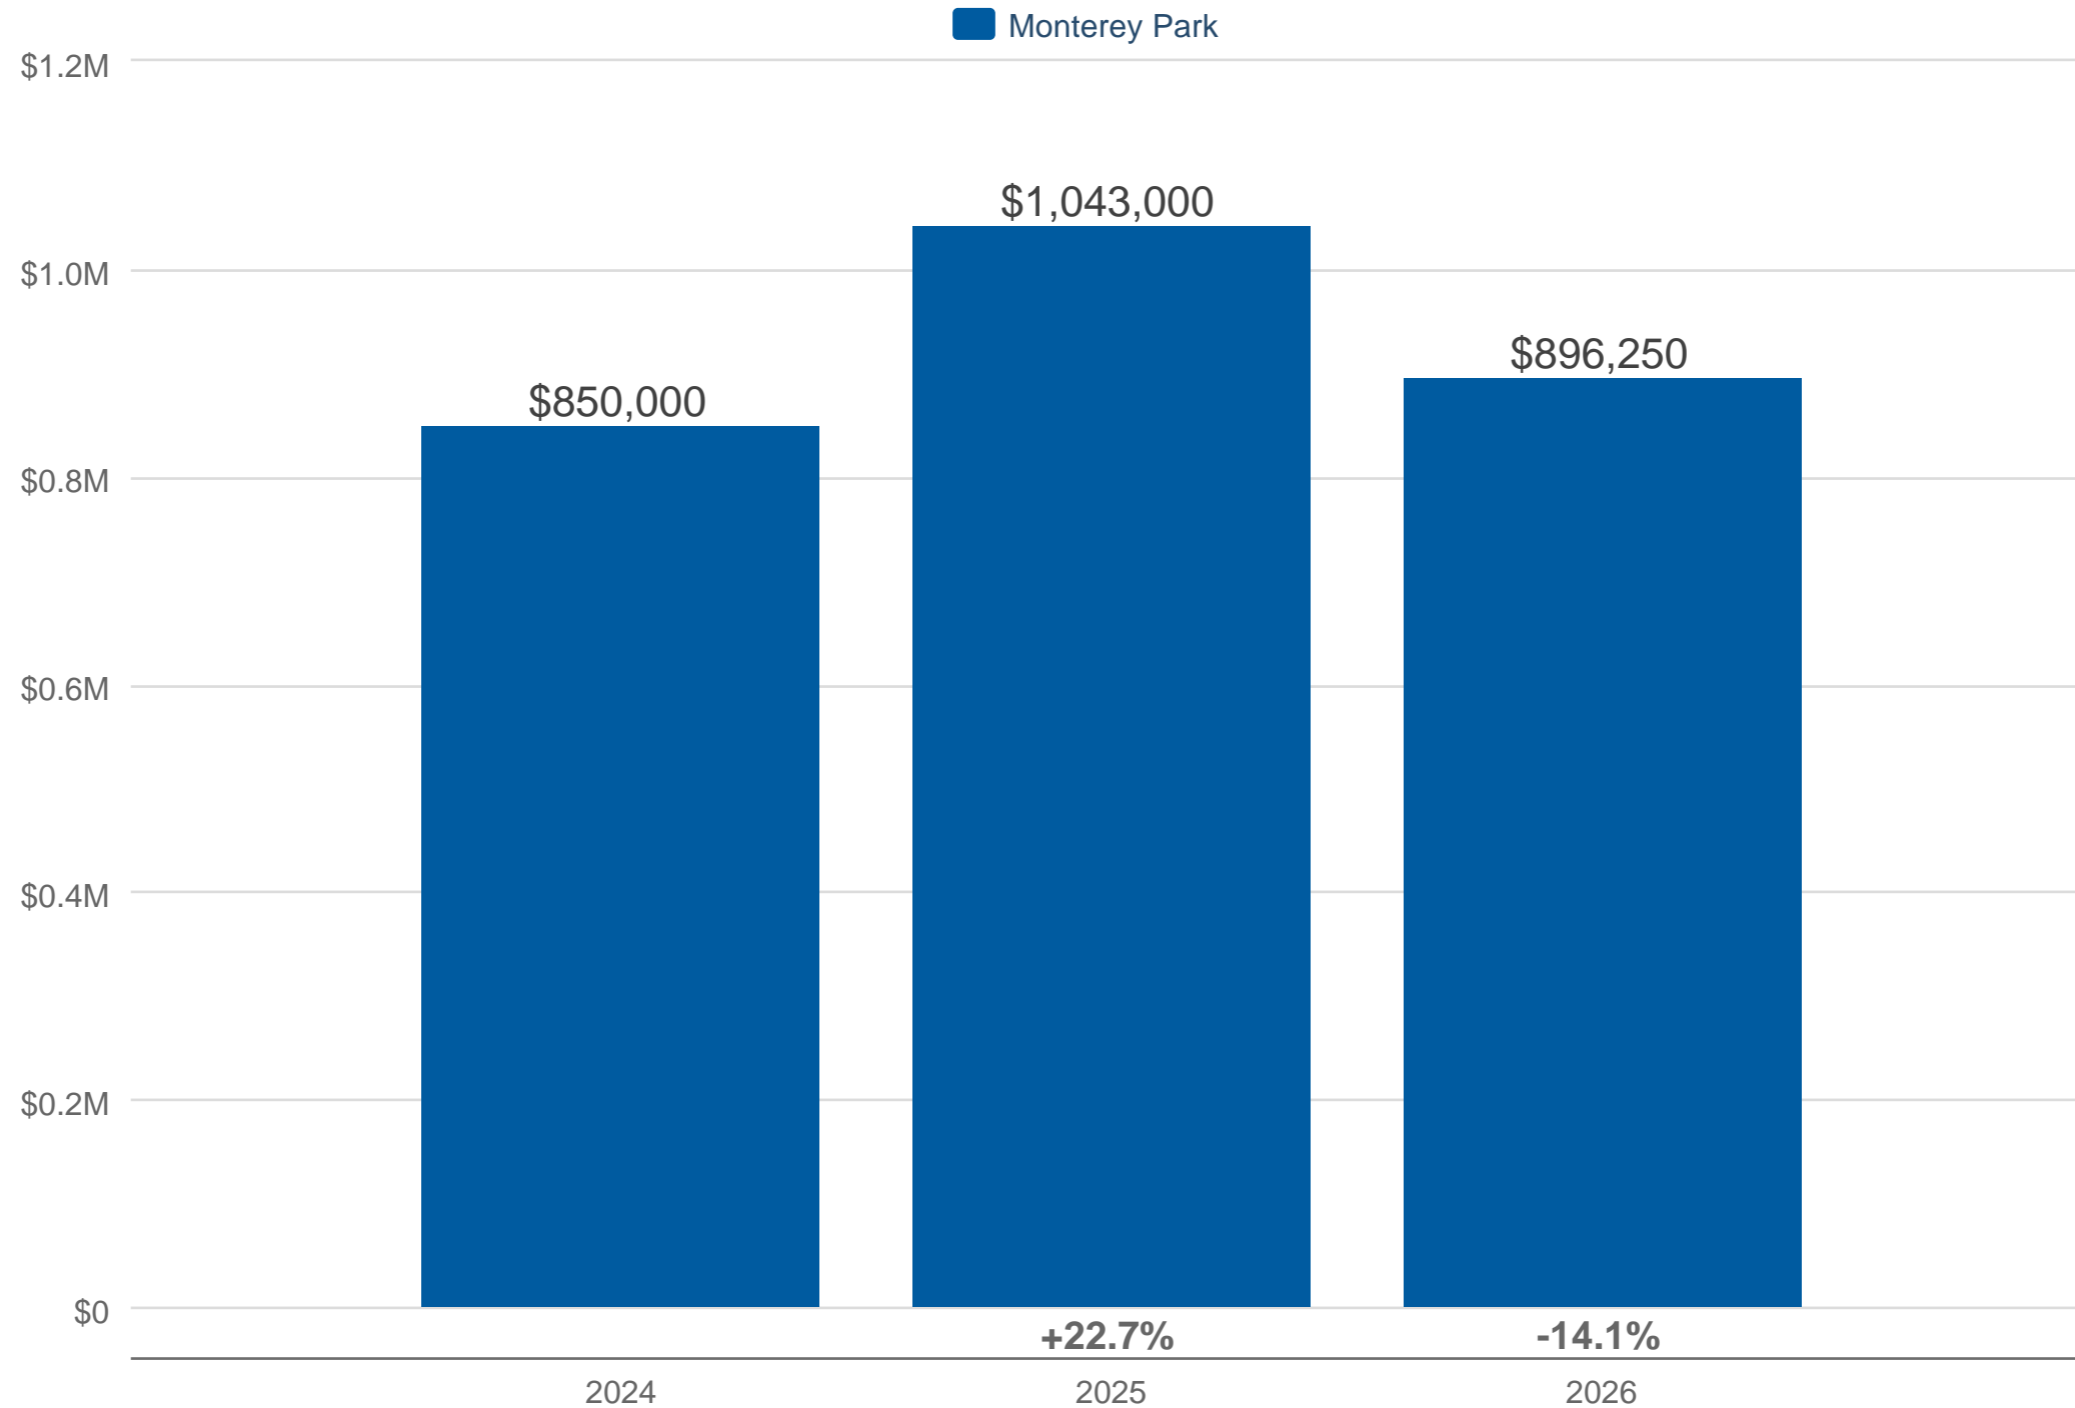

March Median Sales Price

Monterey Park: Residential, Single Family & Condominium & Townhouse

Each data point is one month of activity. Data is from April 30, 2026.