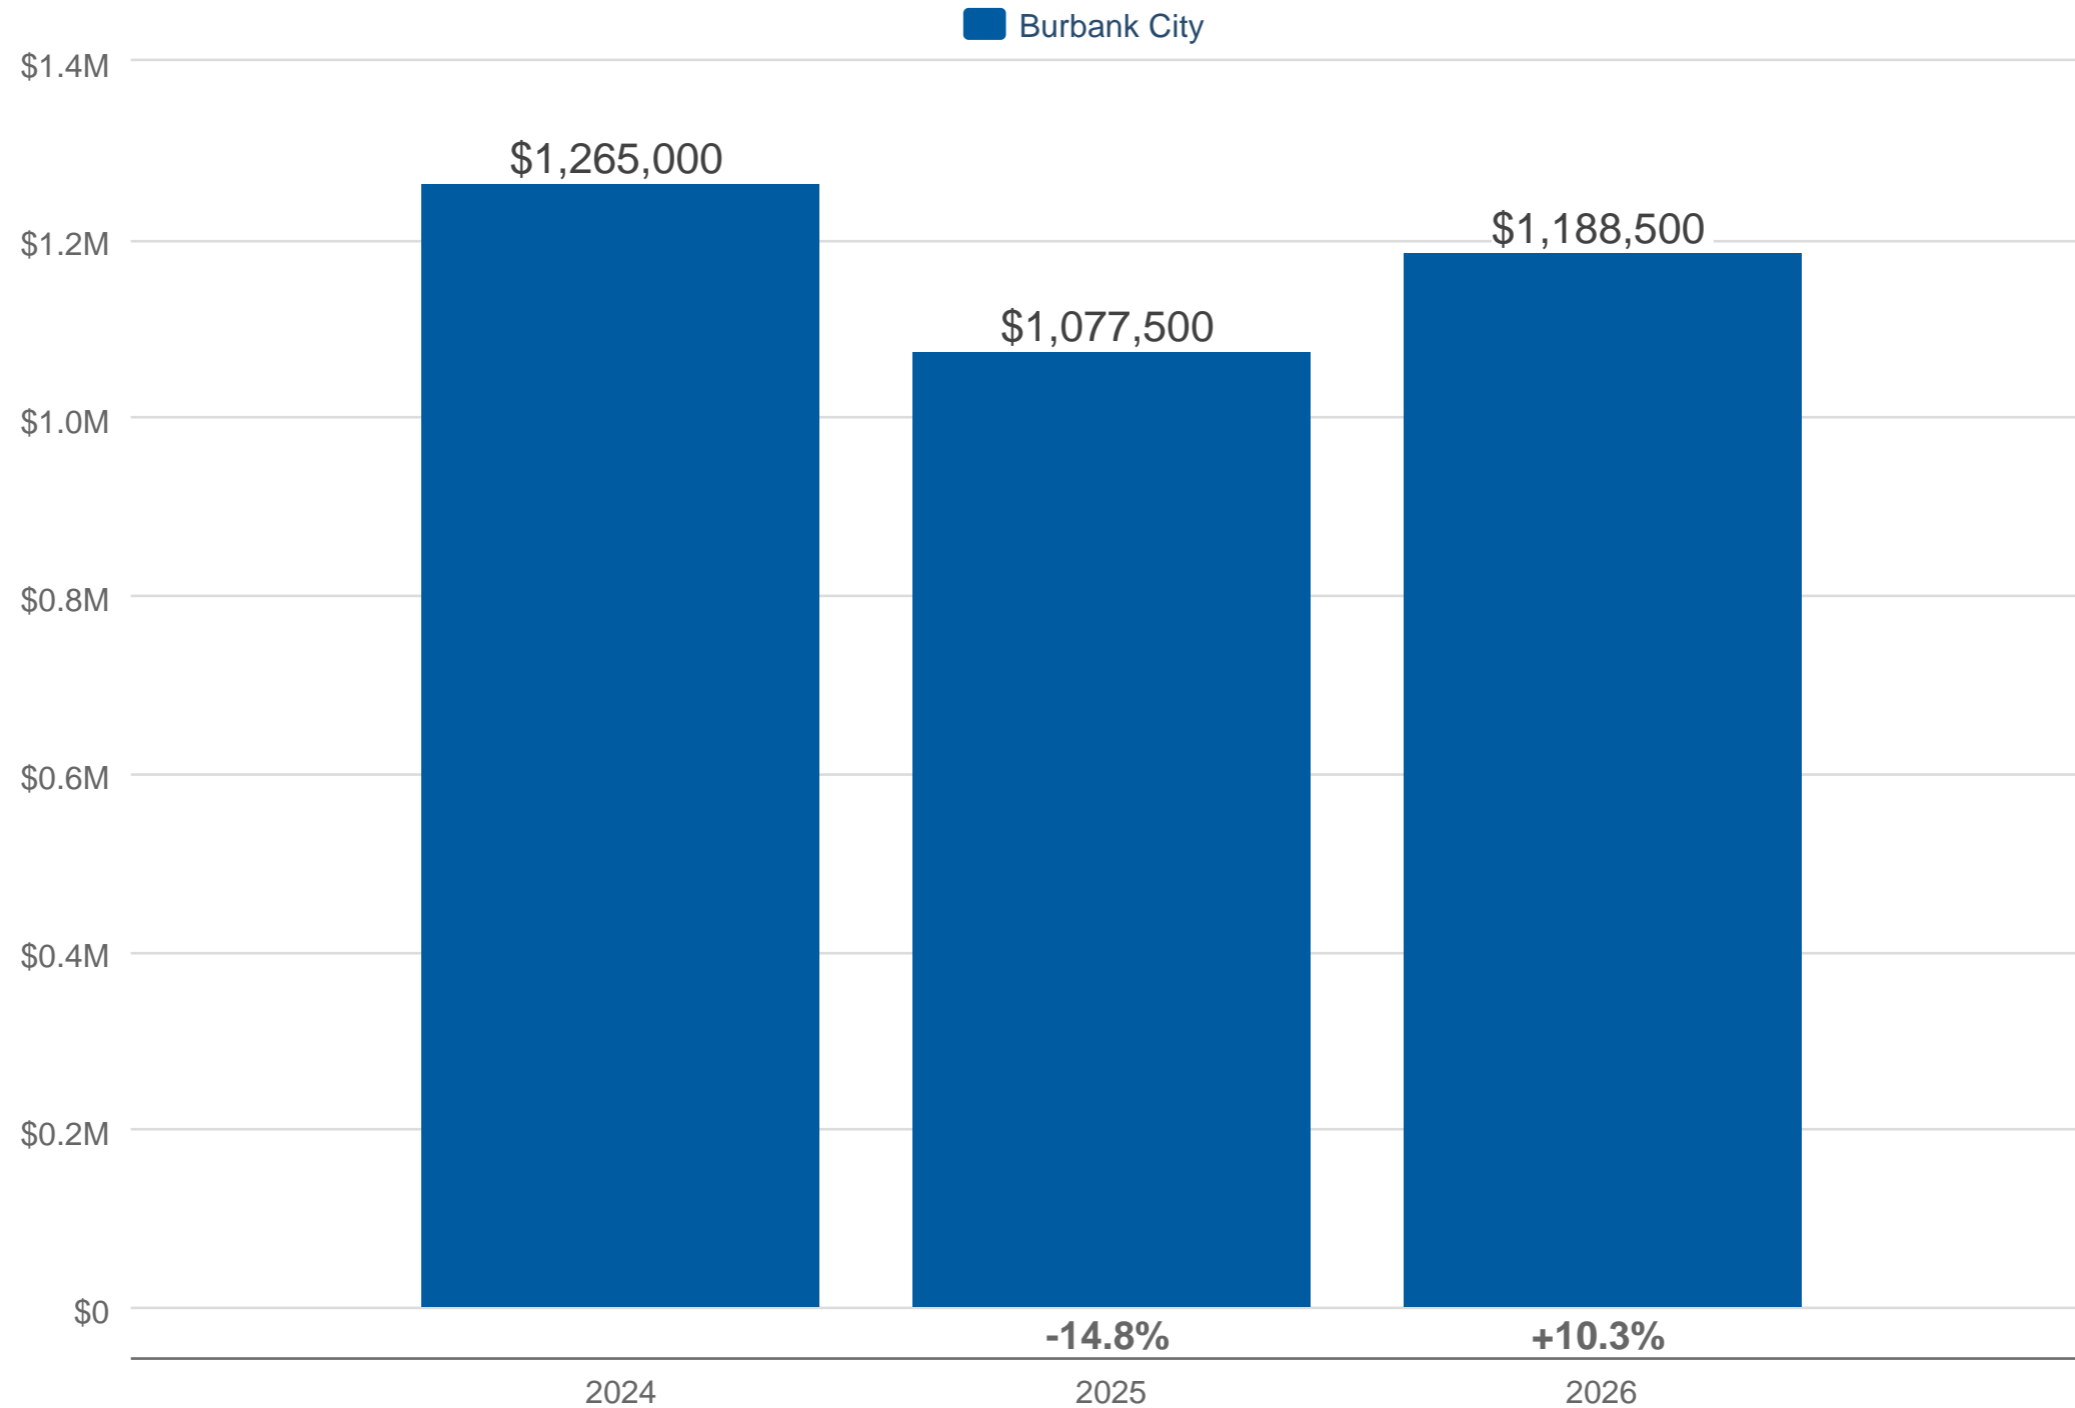

May Median Sales Price

Burbank City: Residential, Single Family & Condominium & Townhouse

Each data point is one month of activity. Data is from June 18, 2026.