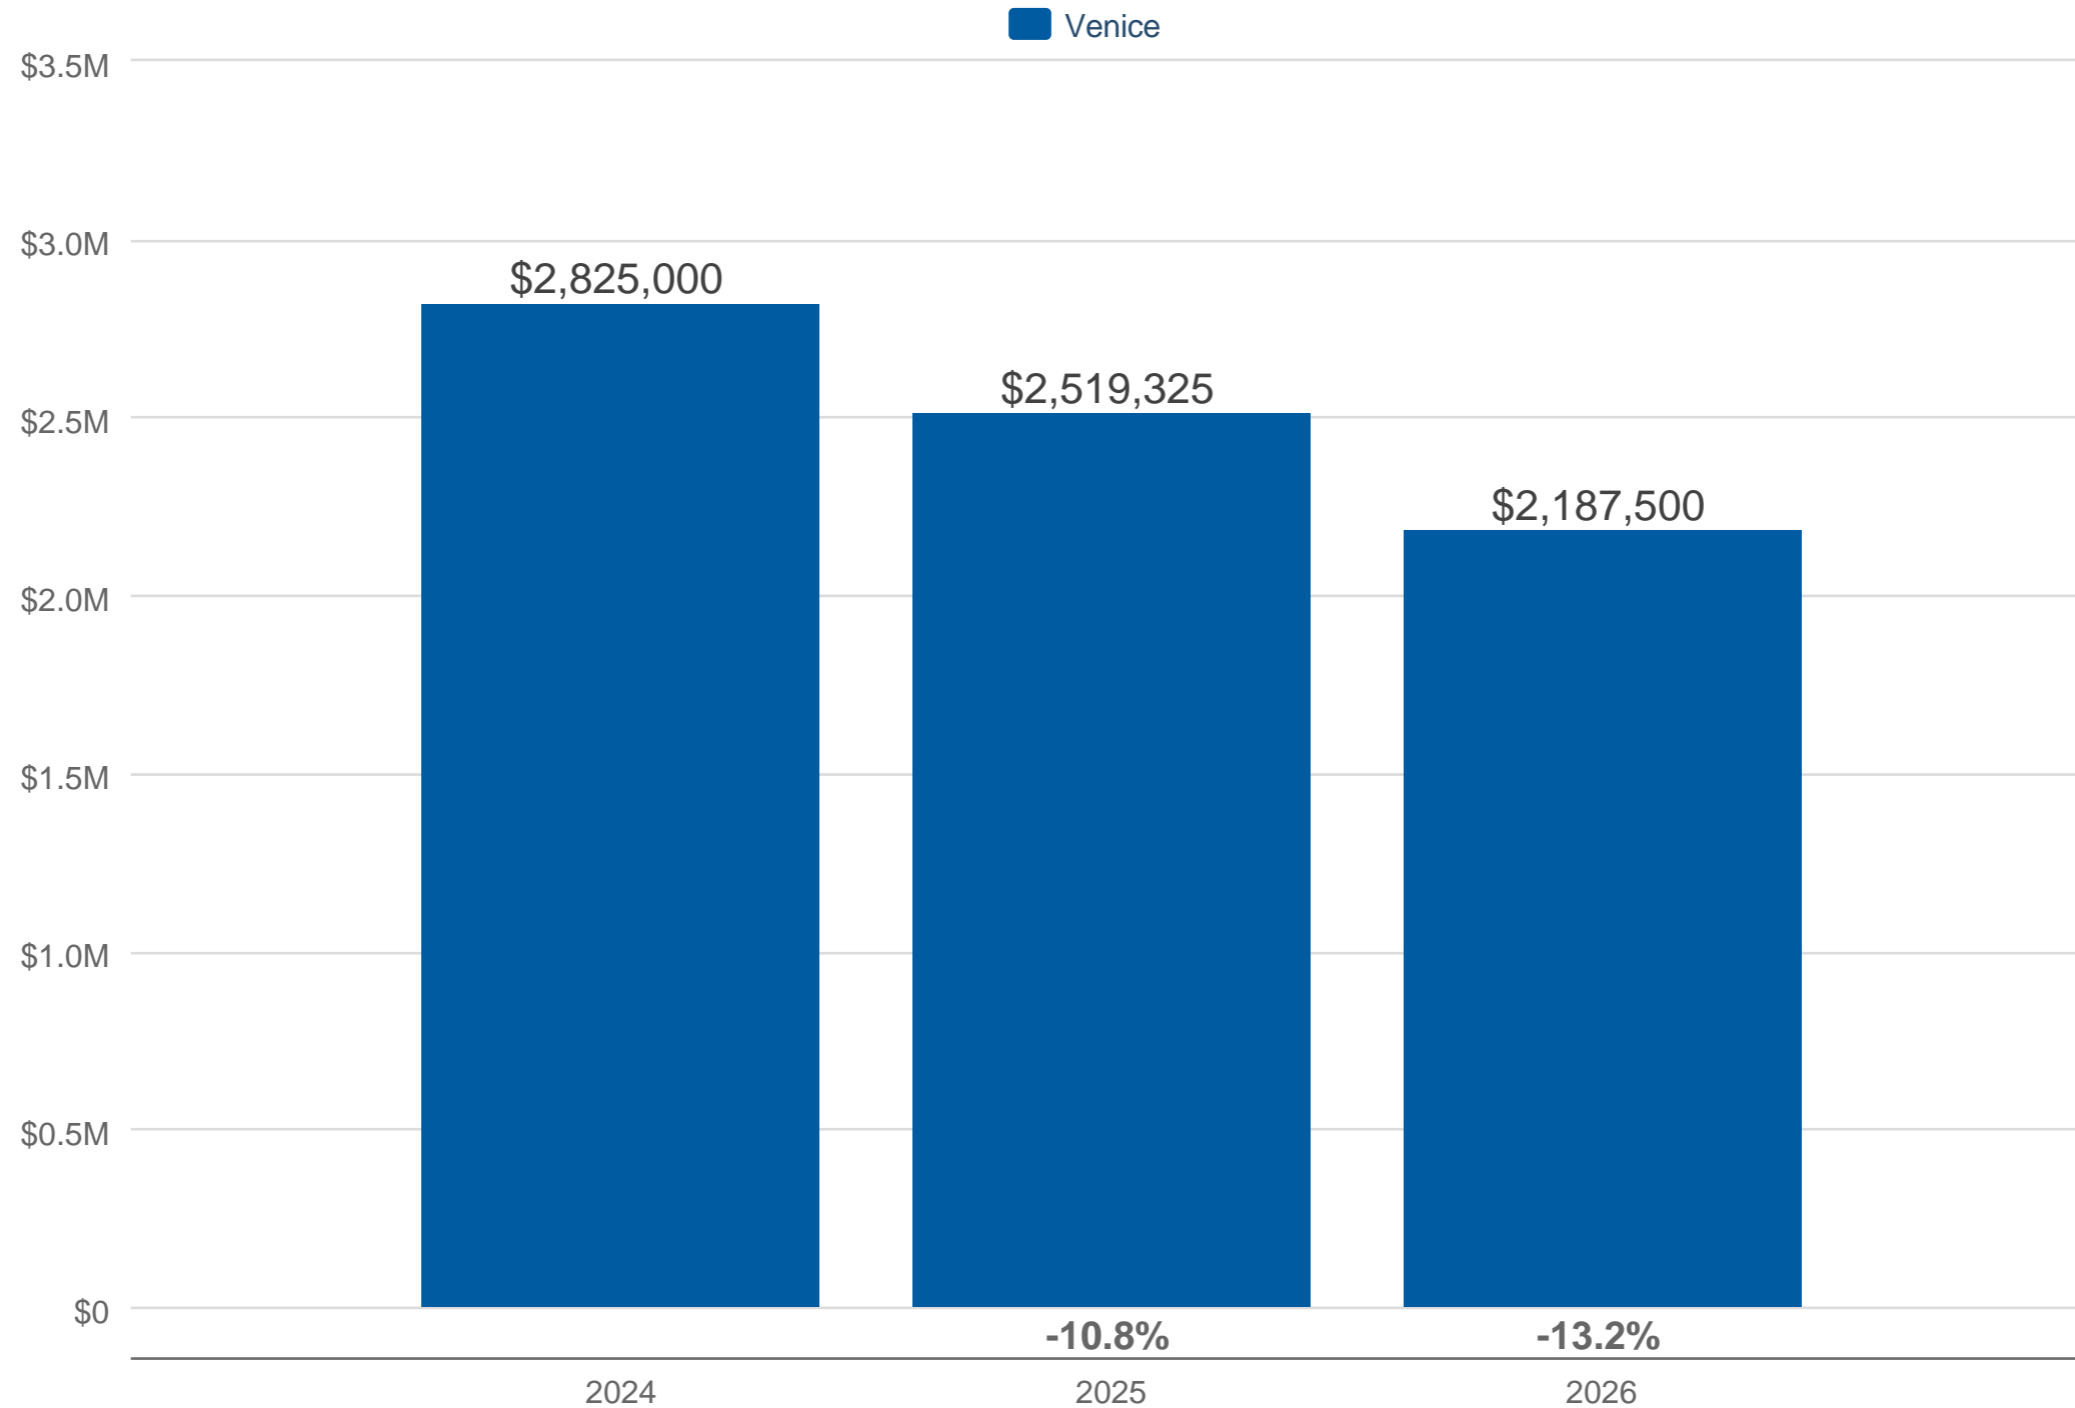

March Median Sales Price

Venice: Residential, Single Family & Condominium & Townhouse

Each data point is one month of activity. Data is from April 30, 2026.