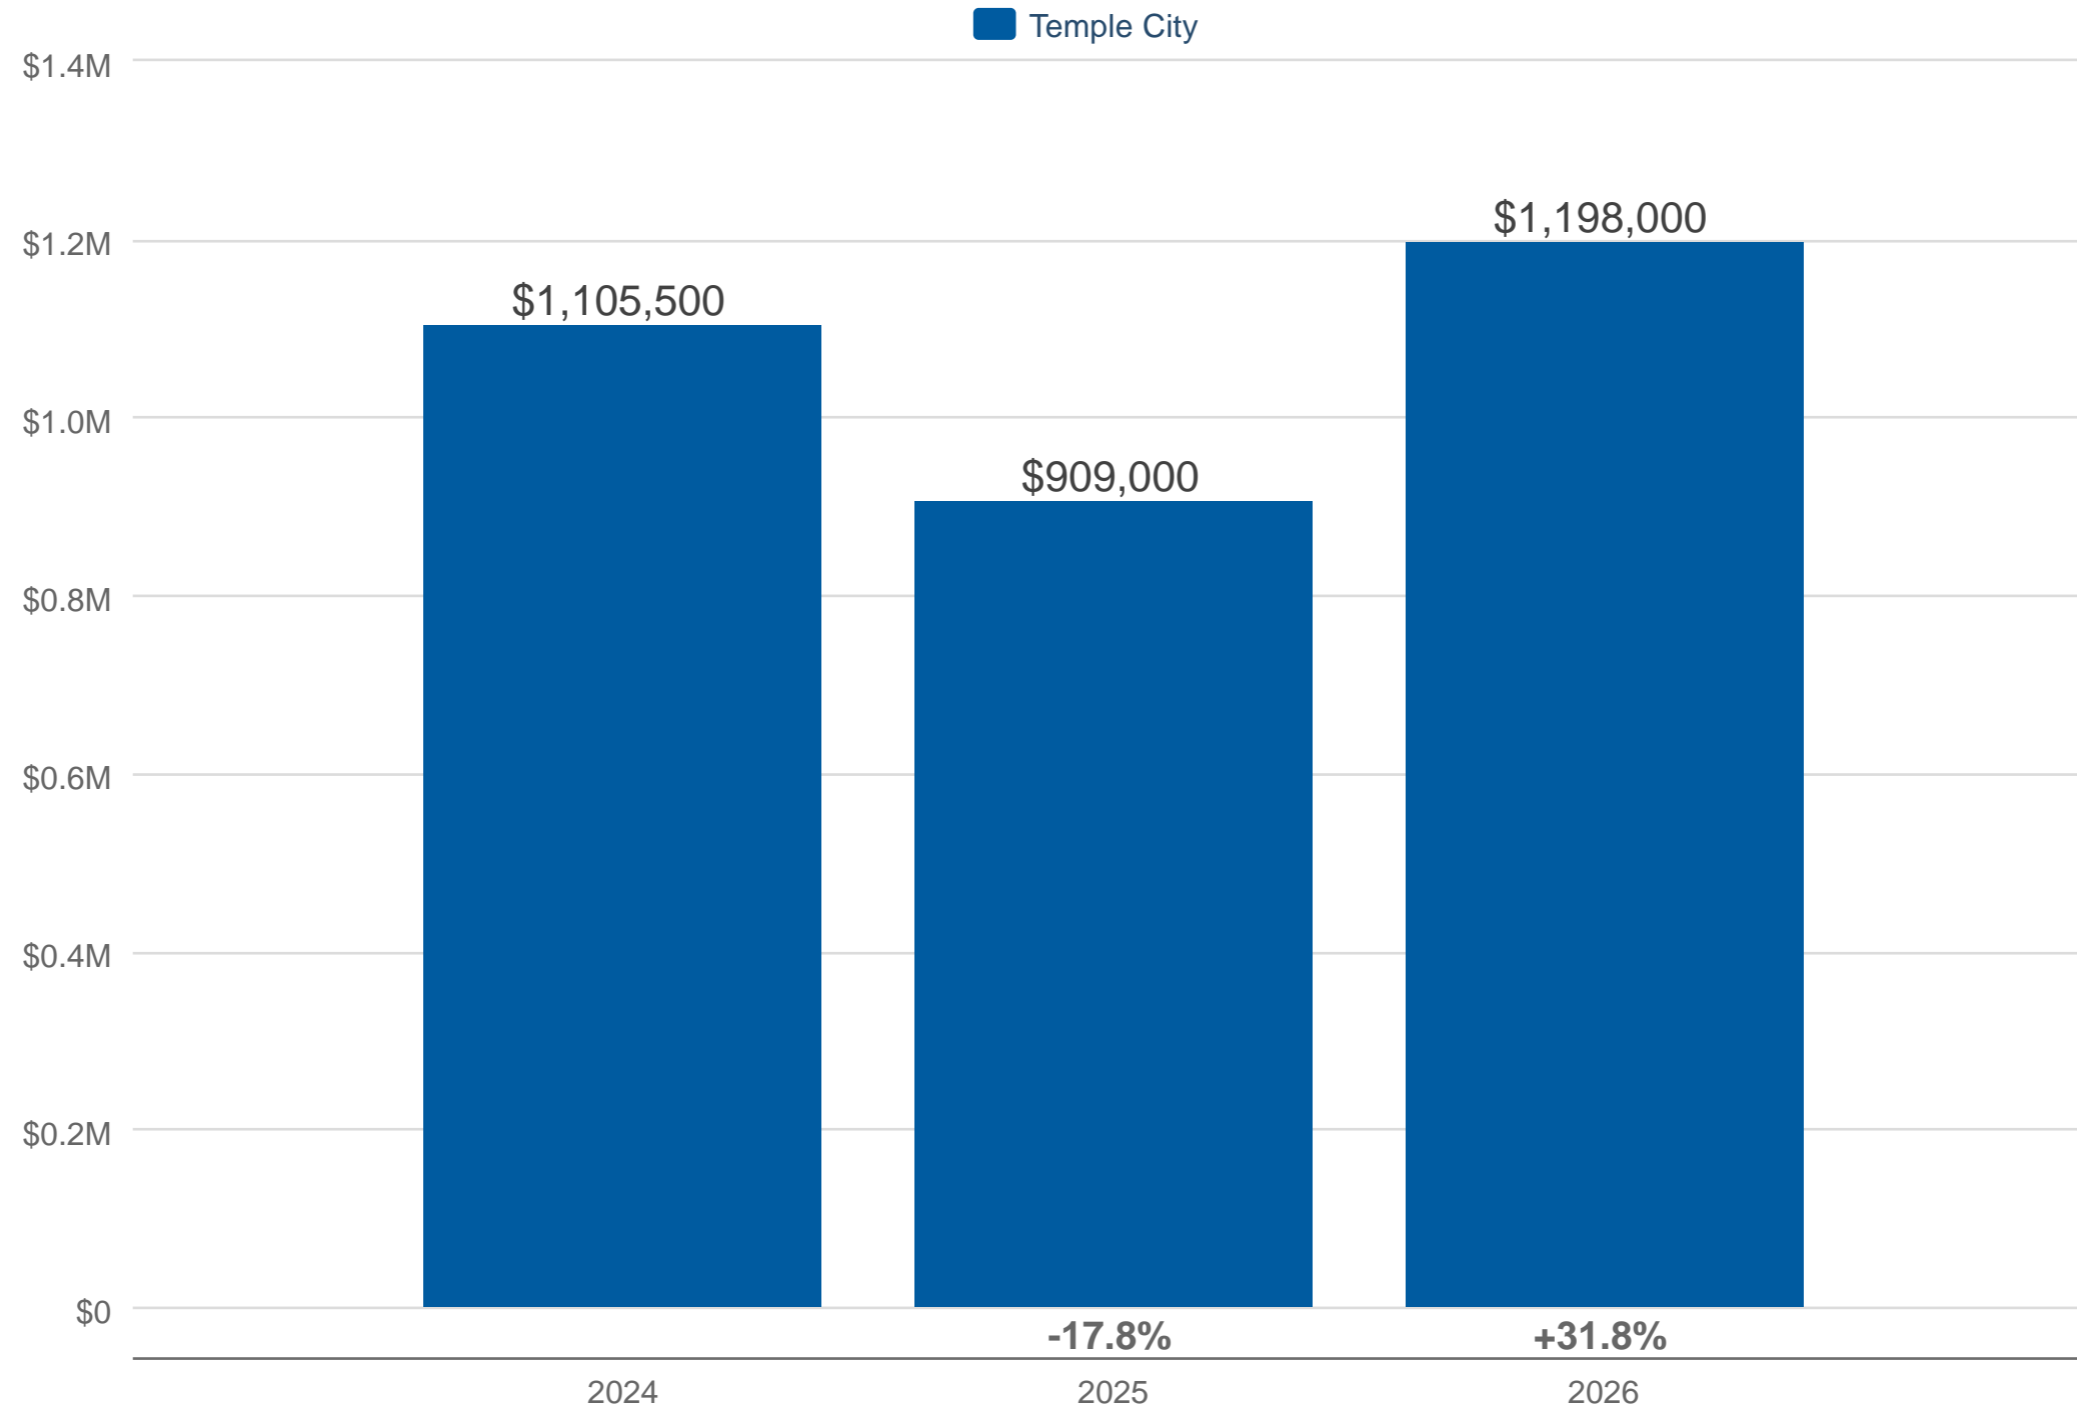

April Median Sales Price

Temple City: Residential, Single Family & Condominium & Townhouse

Each data point is one month of activity. Data is from May 29, 2026.