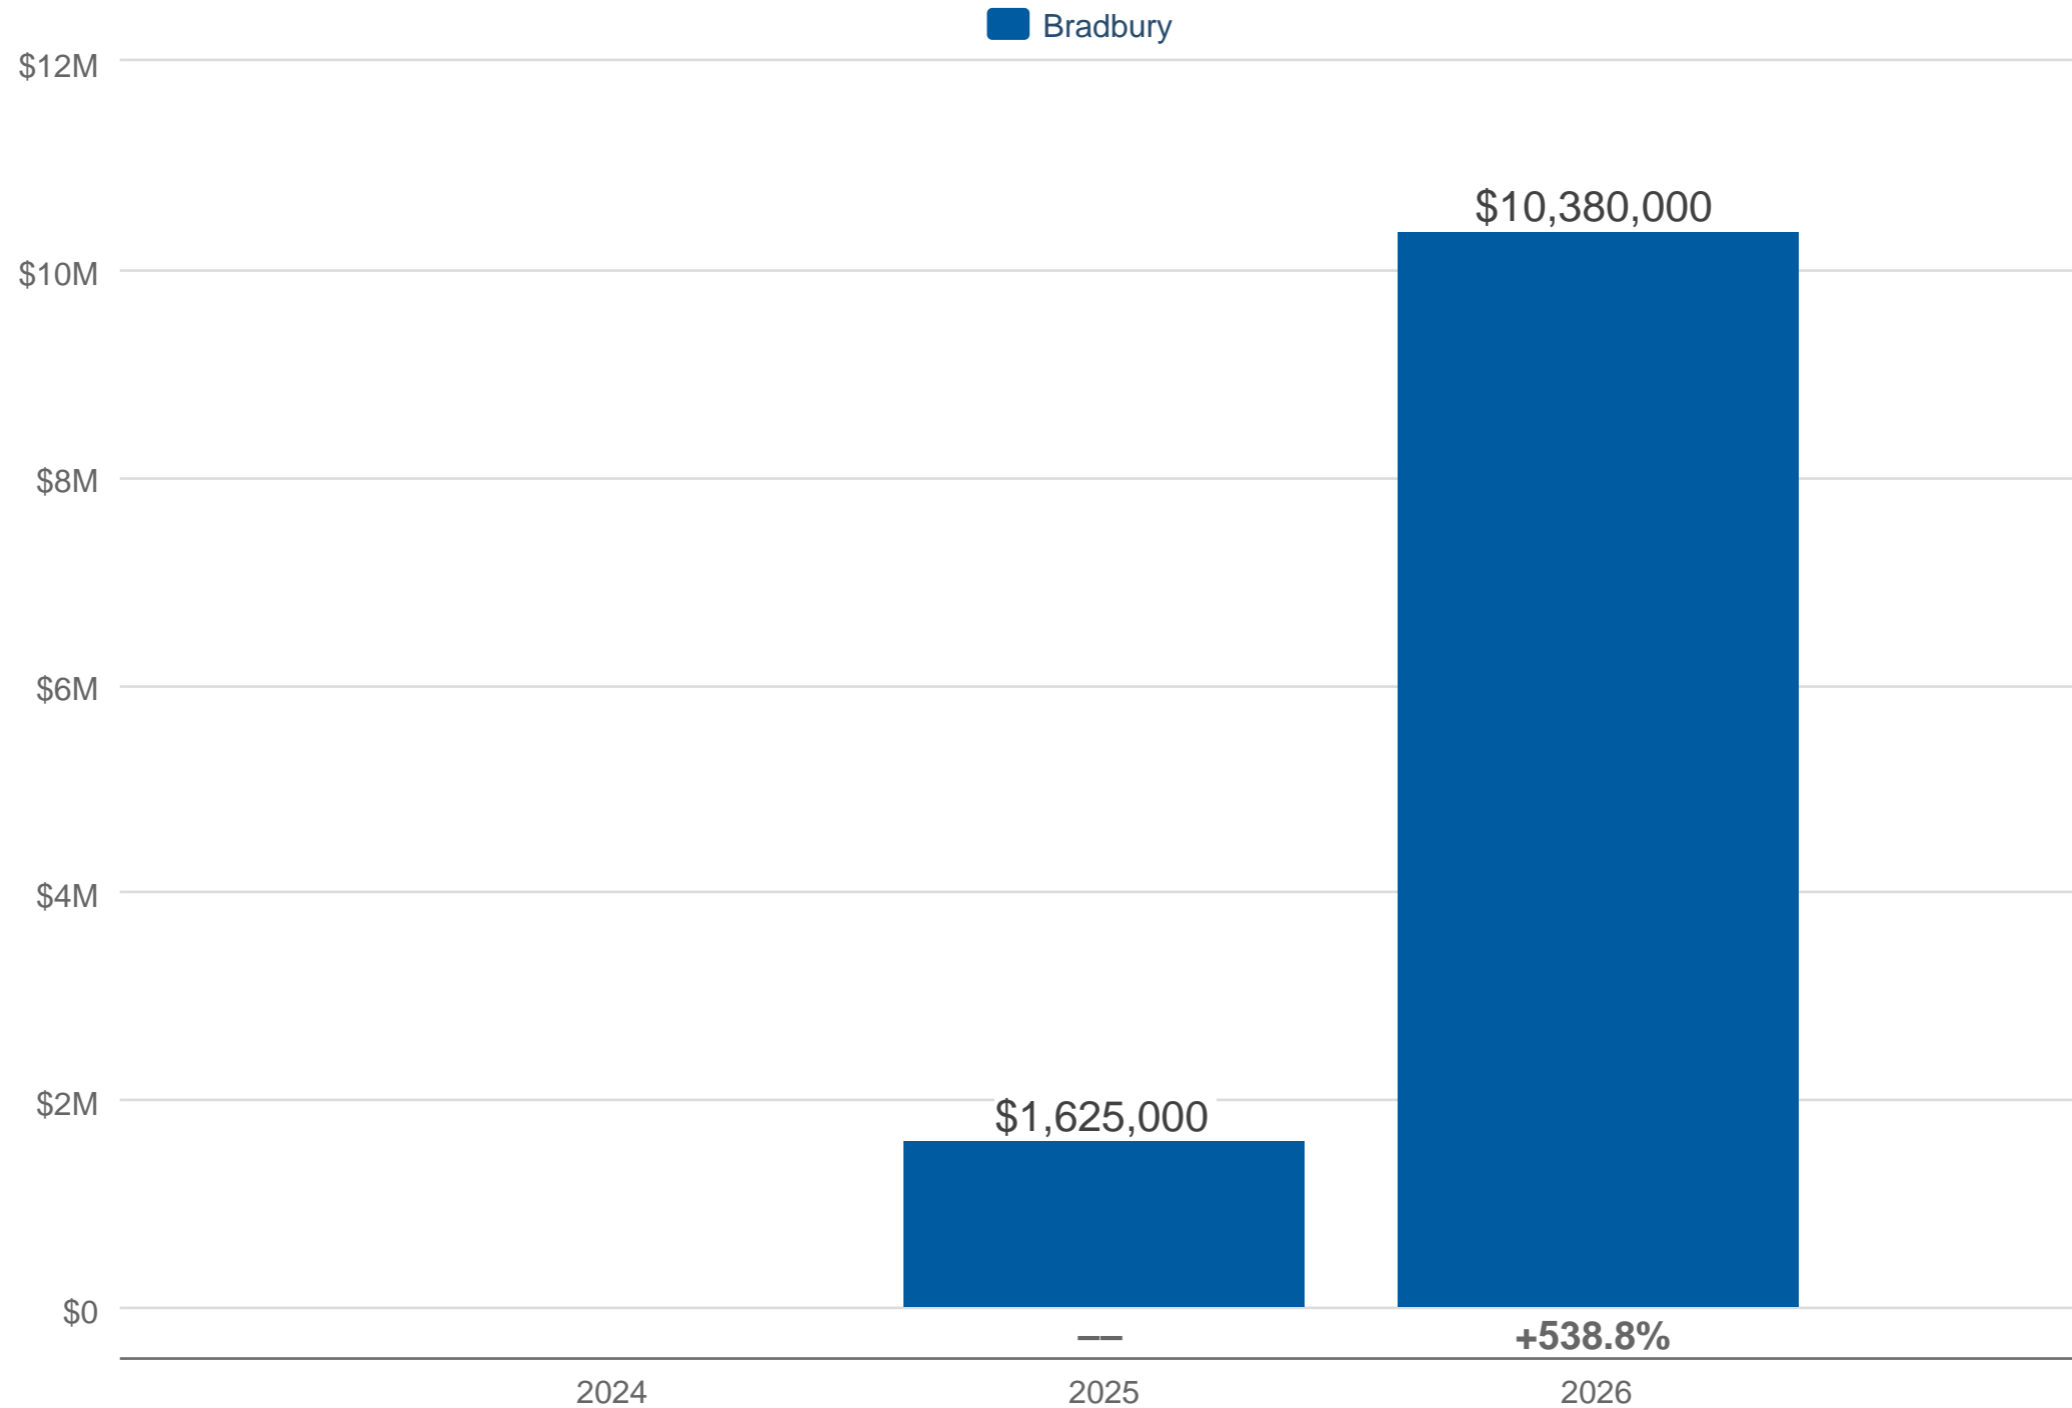

May Median Sales Price

Bradbury: Residential, Single Family & Condominium & Townhouse

Each data point is one month of activity. Data is from June 25, 2026.