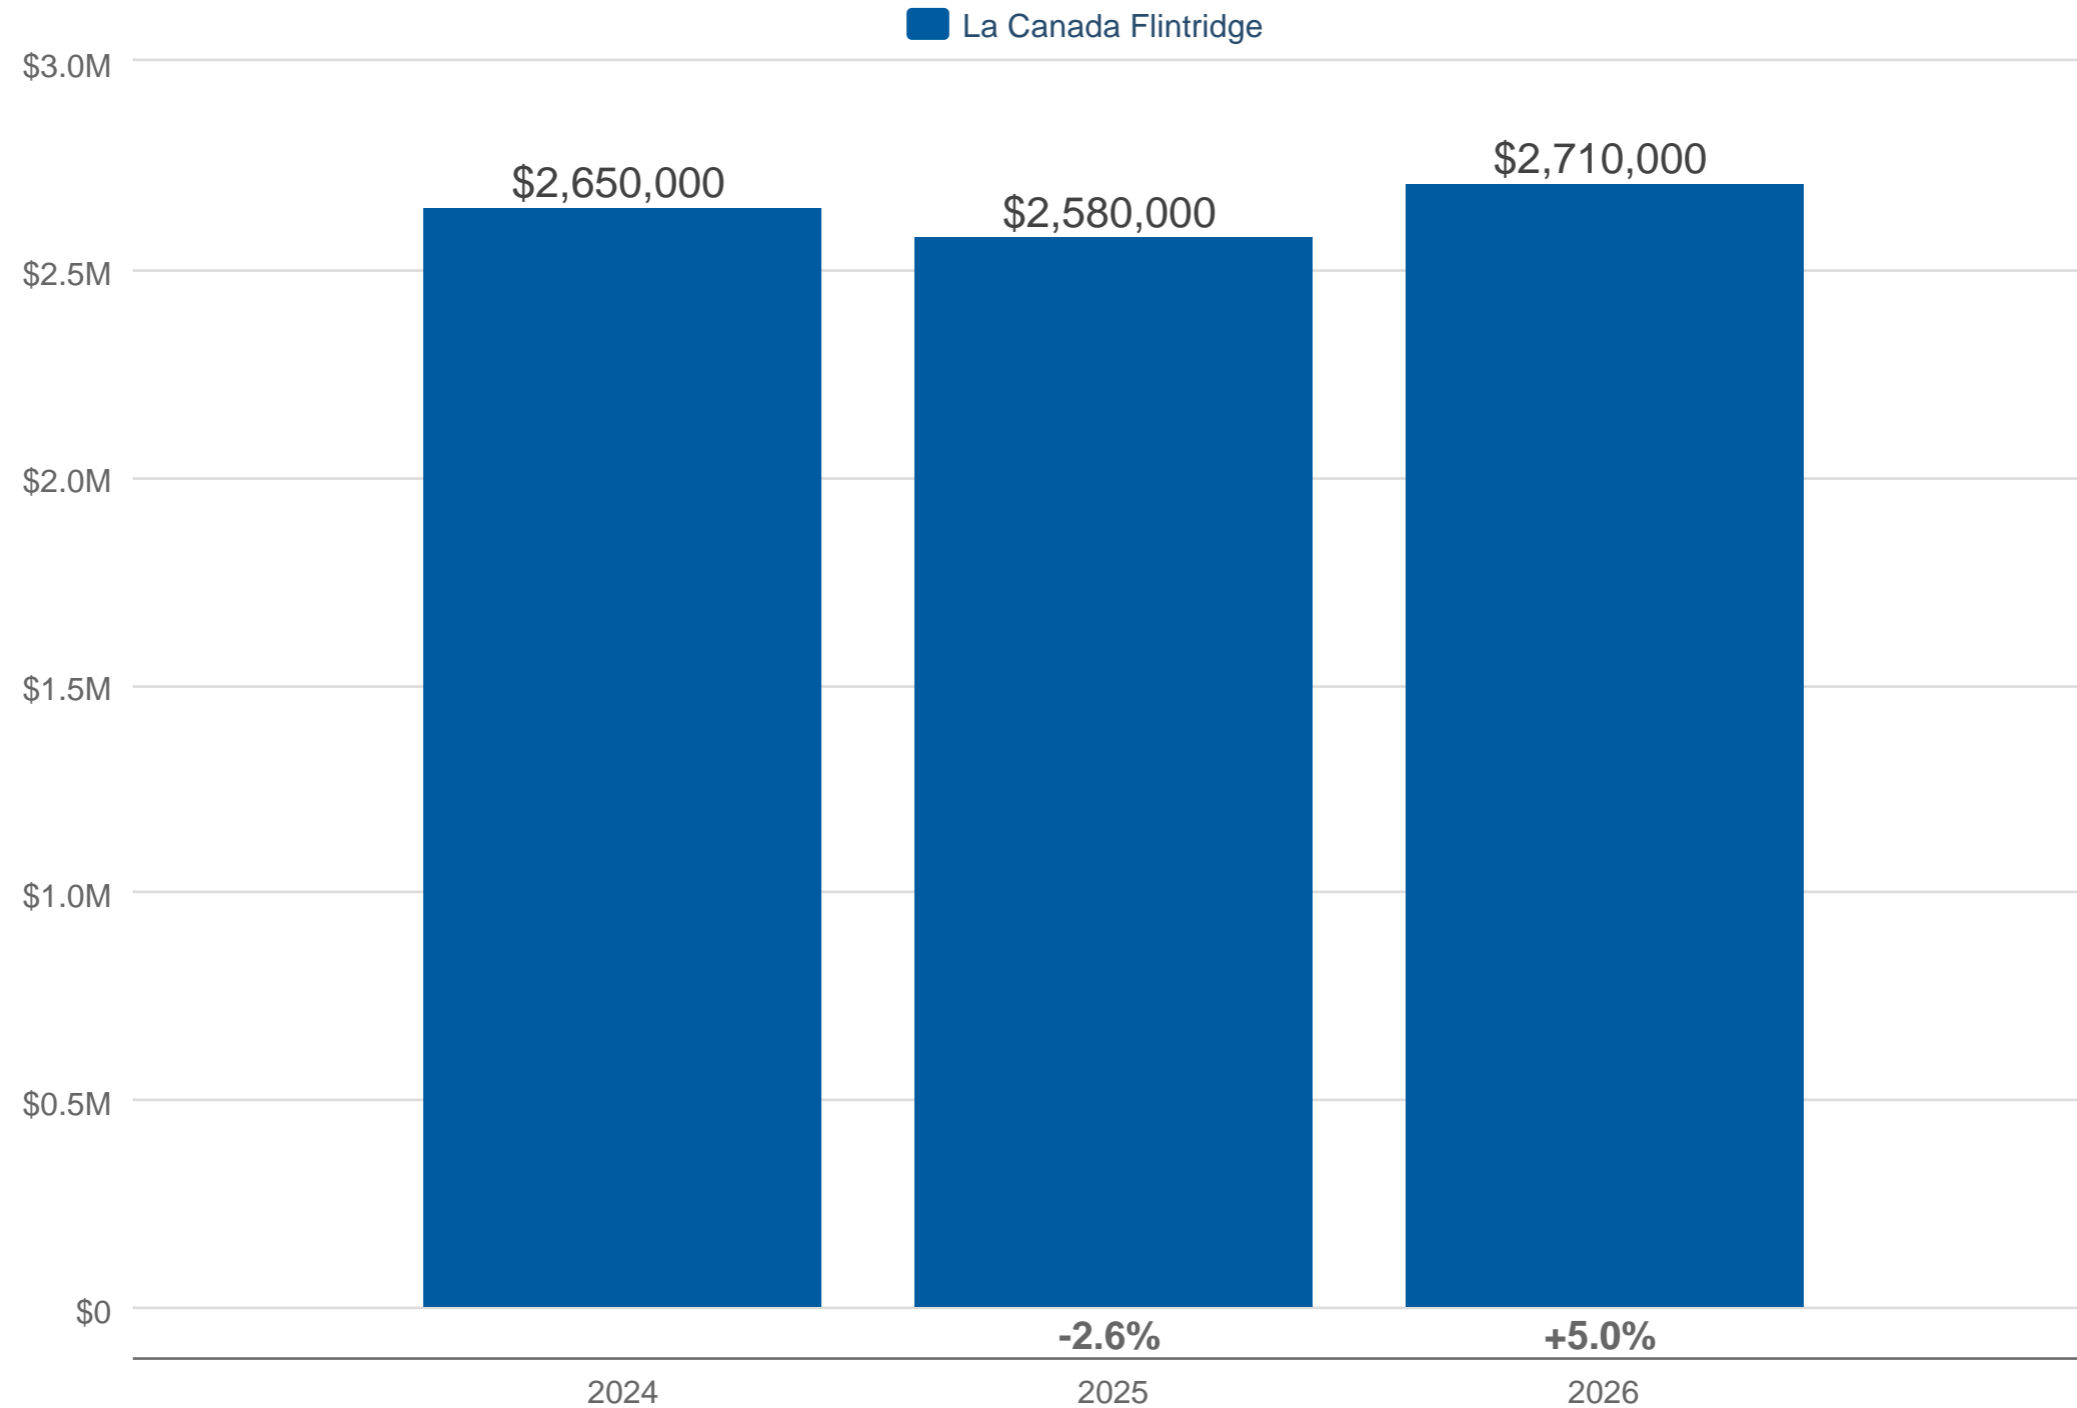

### March Median Sales Price

La Canada Flintridge: Residential, Single Family & Condominium & Townhouse

Each data point is one month of activity. Data is from April 30, 2026.

All data is from the California Regional Multiple Listing Service, INC. InfoSparks © 2026 ShowingTime Plus, LLC.