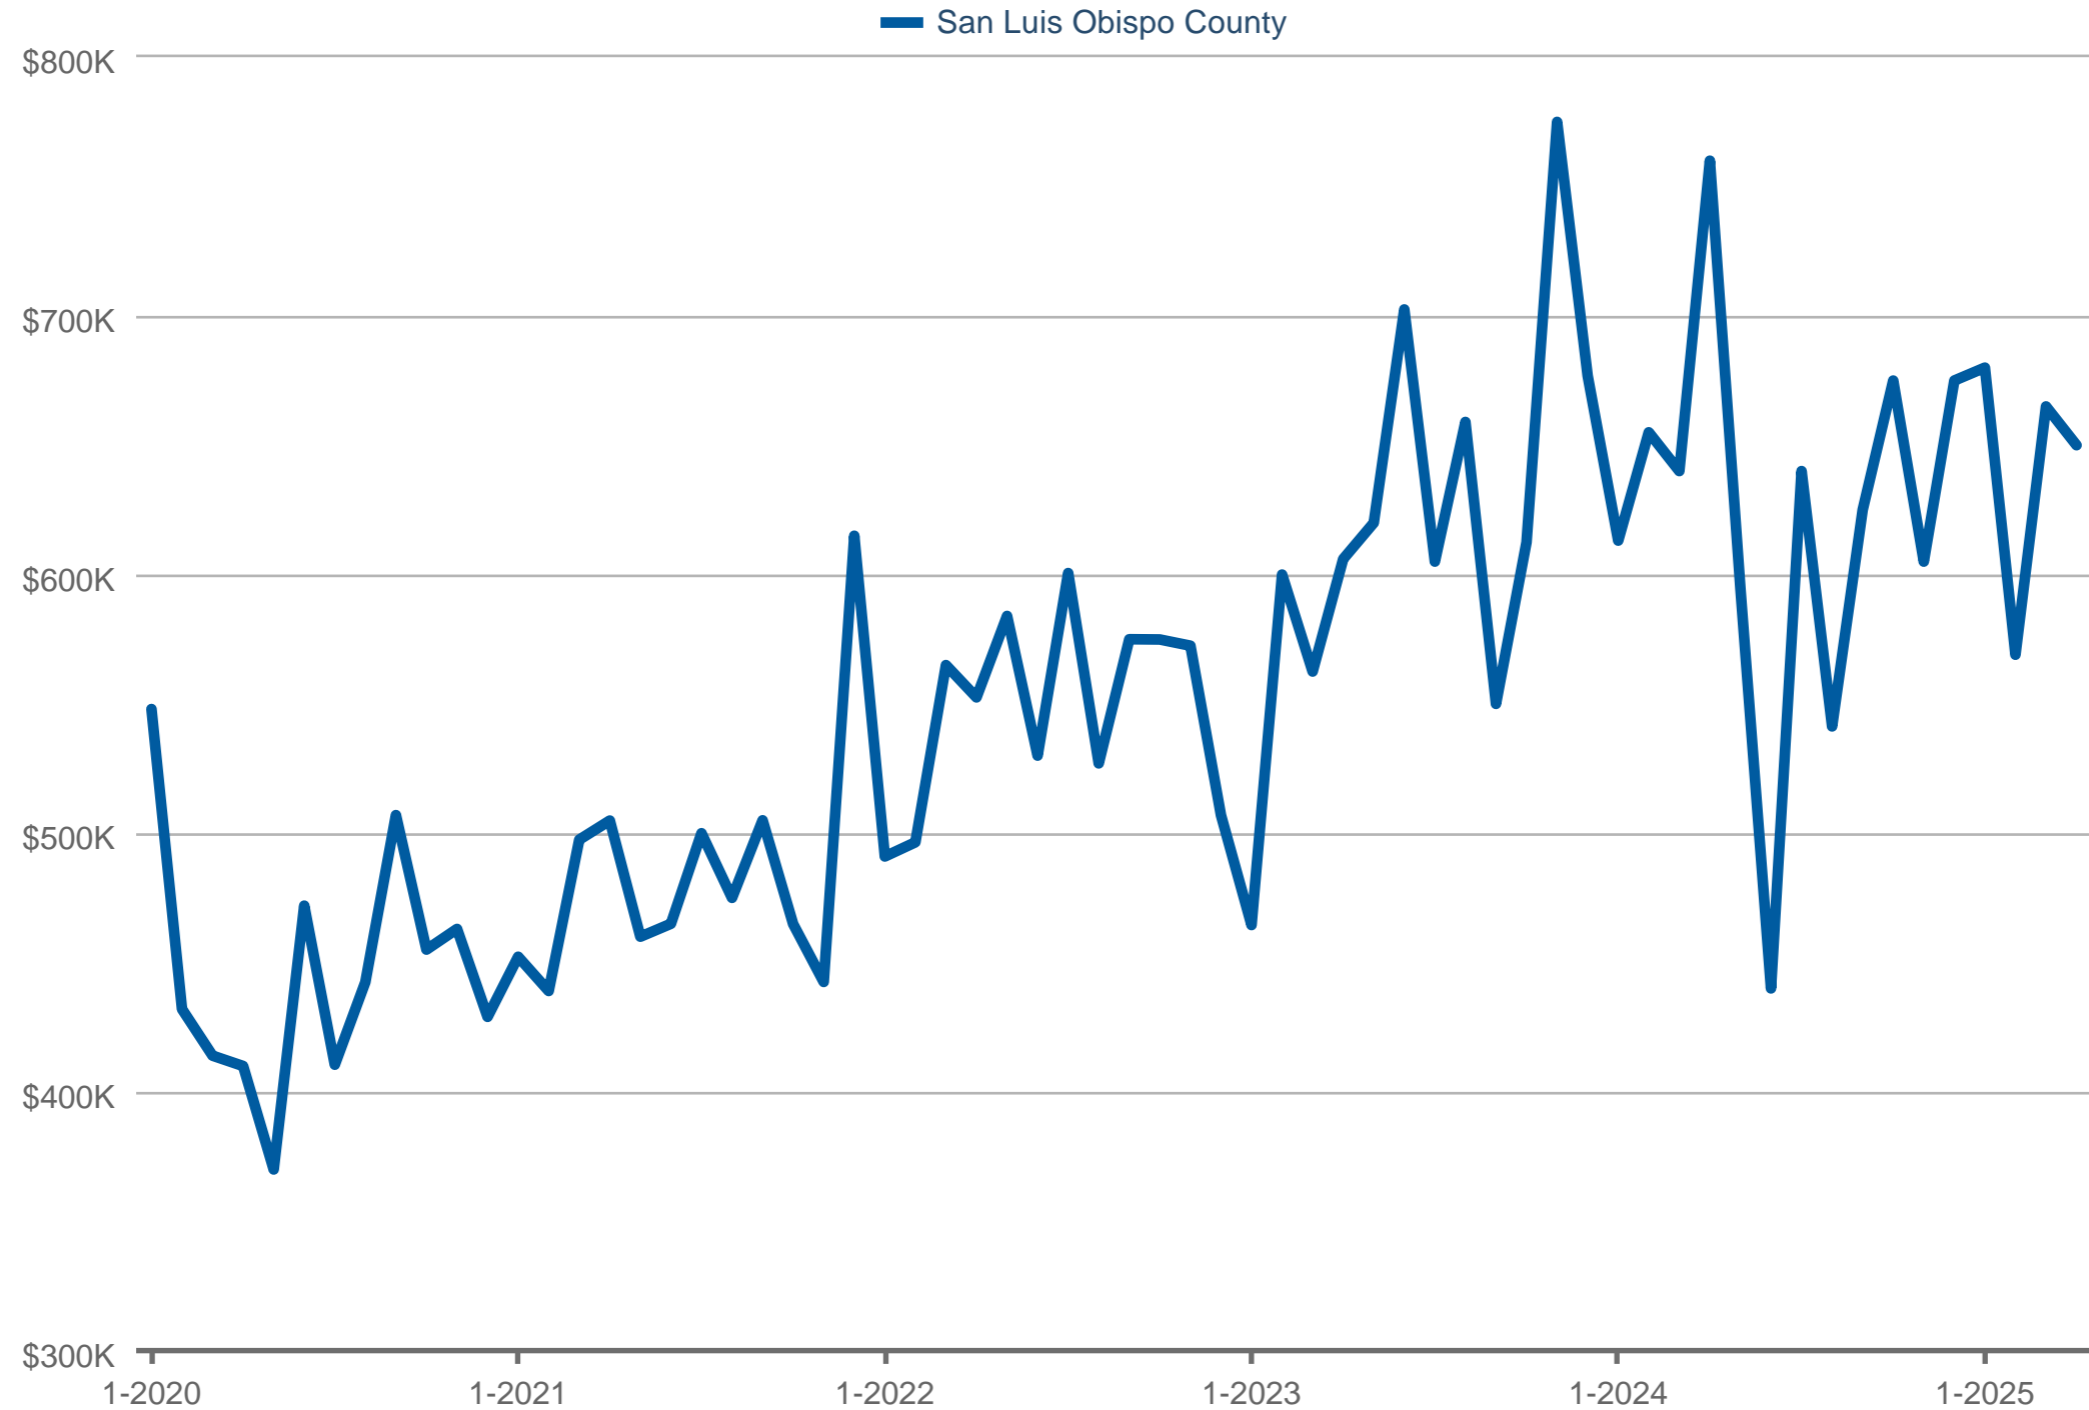

### Median Sales Price

San Luis Obispo County: Residential, Condominium

Each data point is one month of activity. Data is from May 17, 2025.