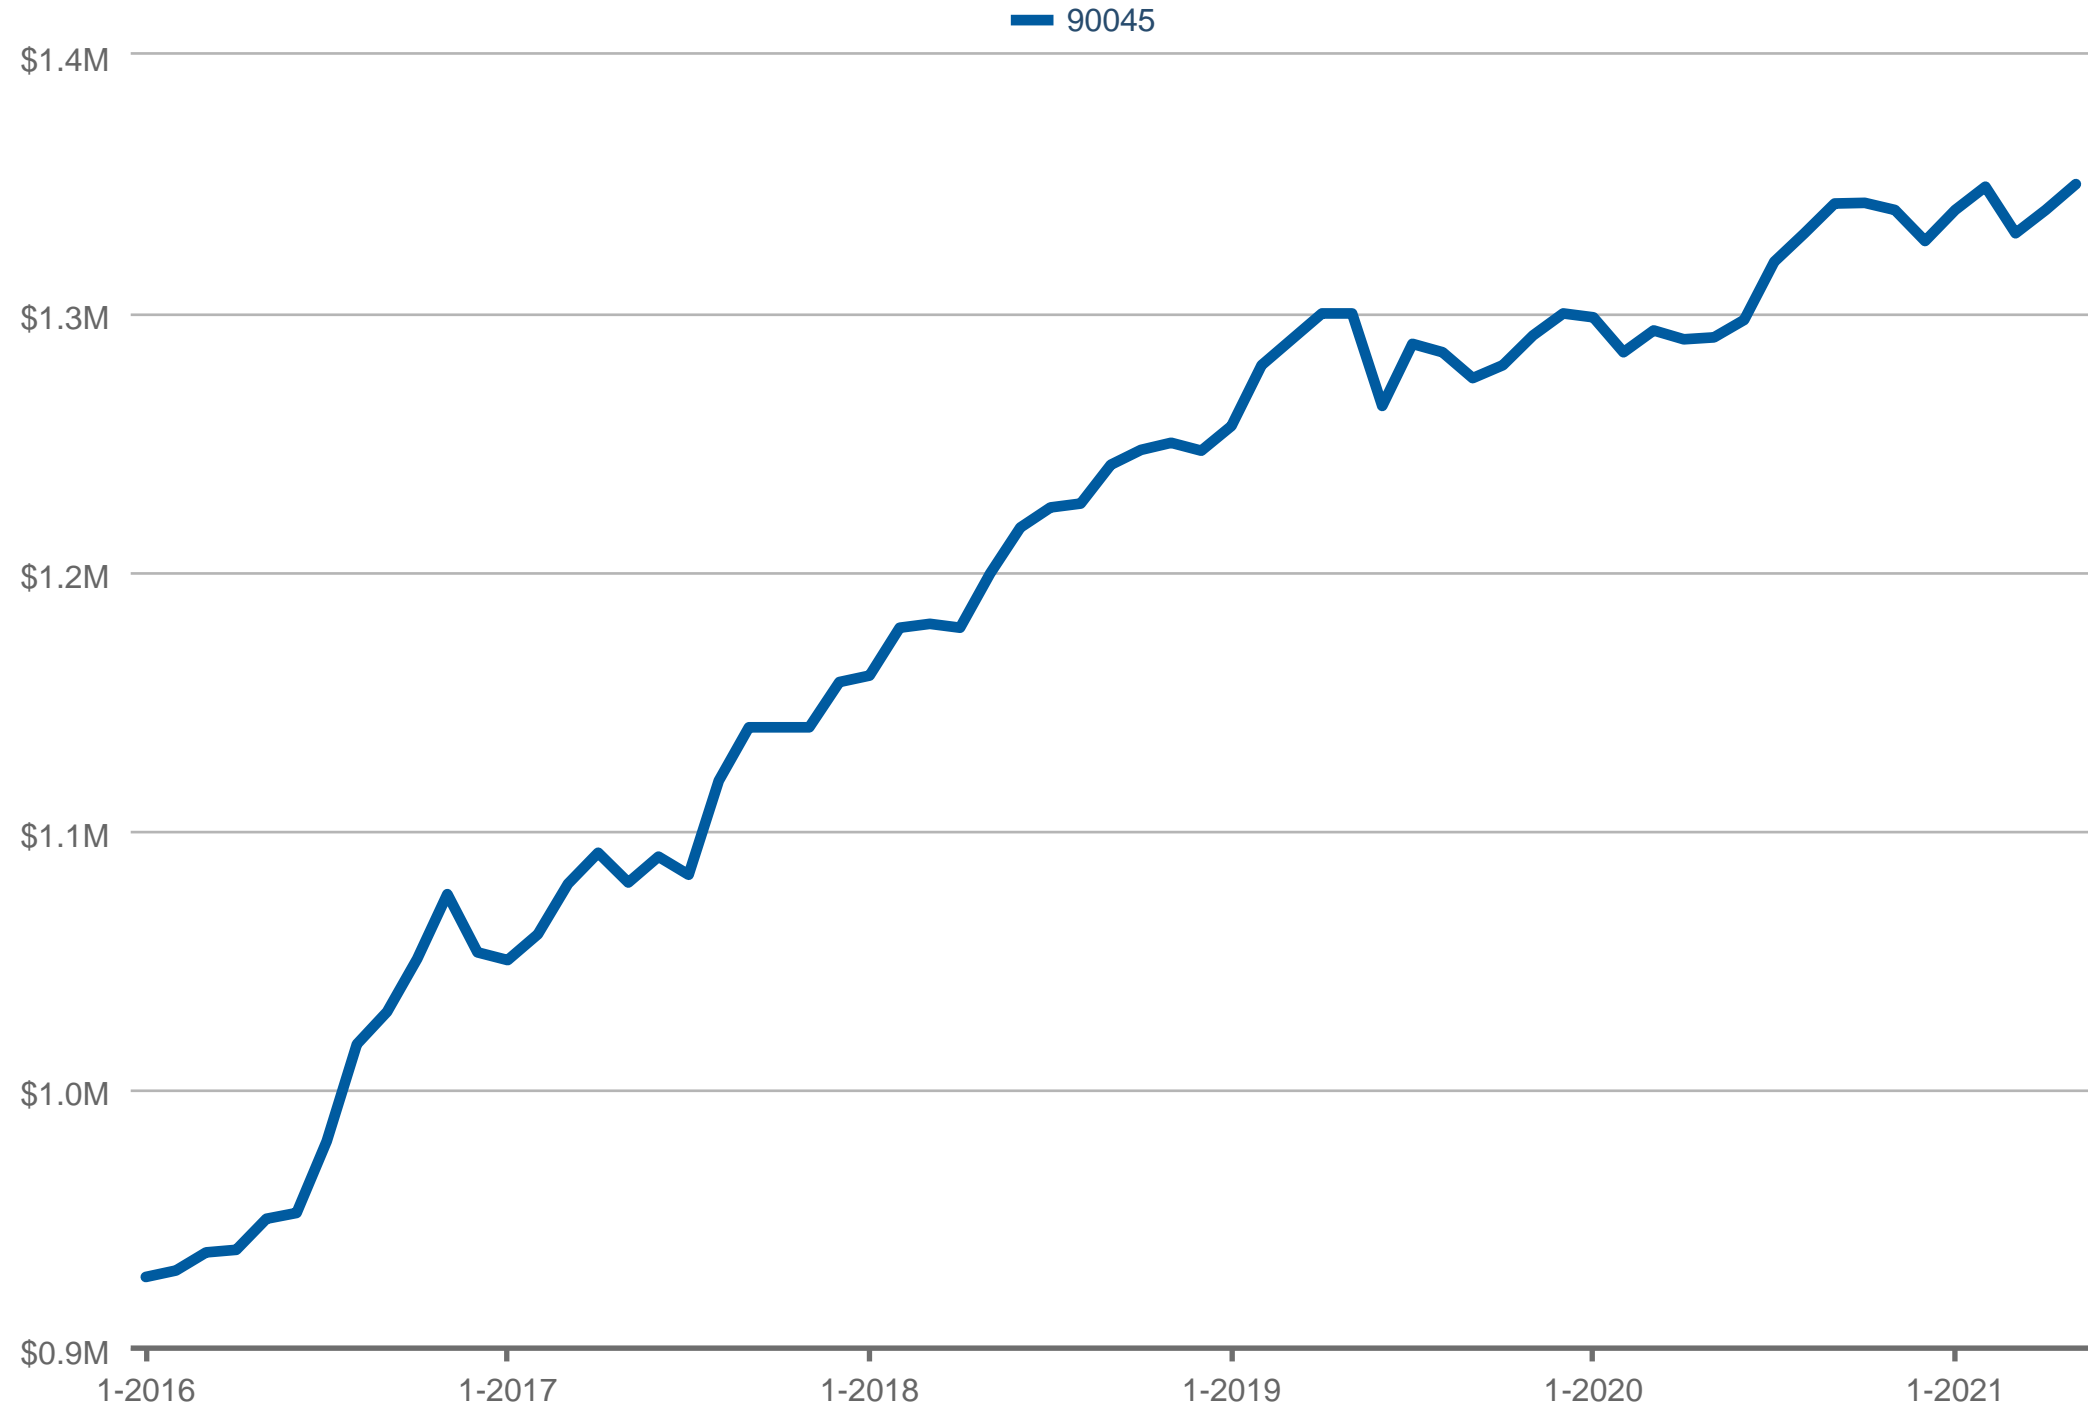

Tracy Thrower (CA DRE #01712960)
 Associate Broker - Silicon Beach Properties brokered by eXp Realty

Office: 424.209.2959
 Cell: call/text 424.272.1339
tracy@SiliconBeachEdge.com
www.SiliconBeachEdge.com

buy. sell. residential in silicon beach

Median Sales Price

90045: Single Family

Each data point is 12 months of activity. Data is from June 21, 2021.

All data is from the California Regional Multiple Listing Service, INC. InfoSparks © 2021 ShowingTime.