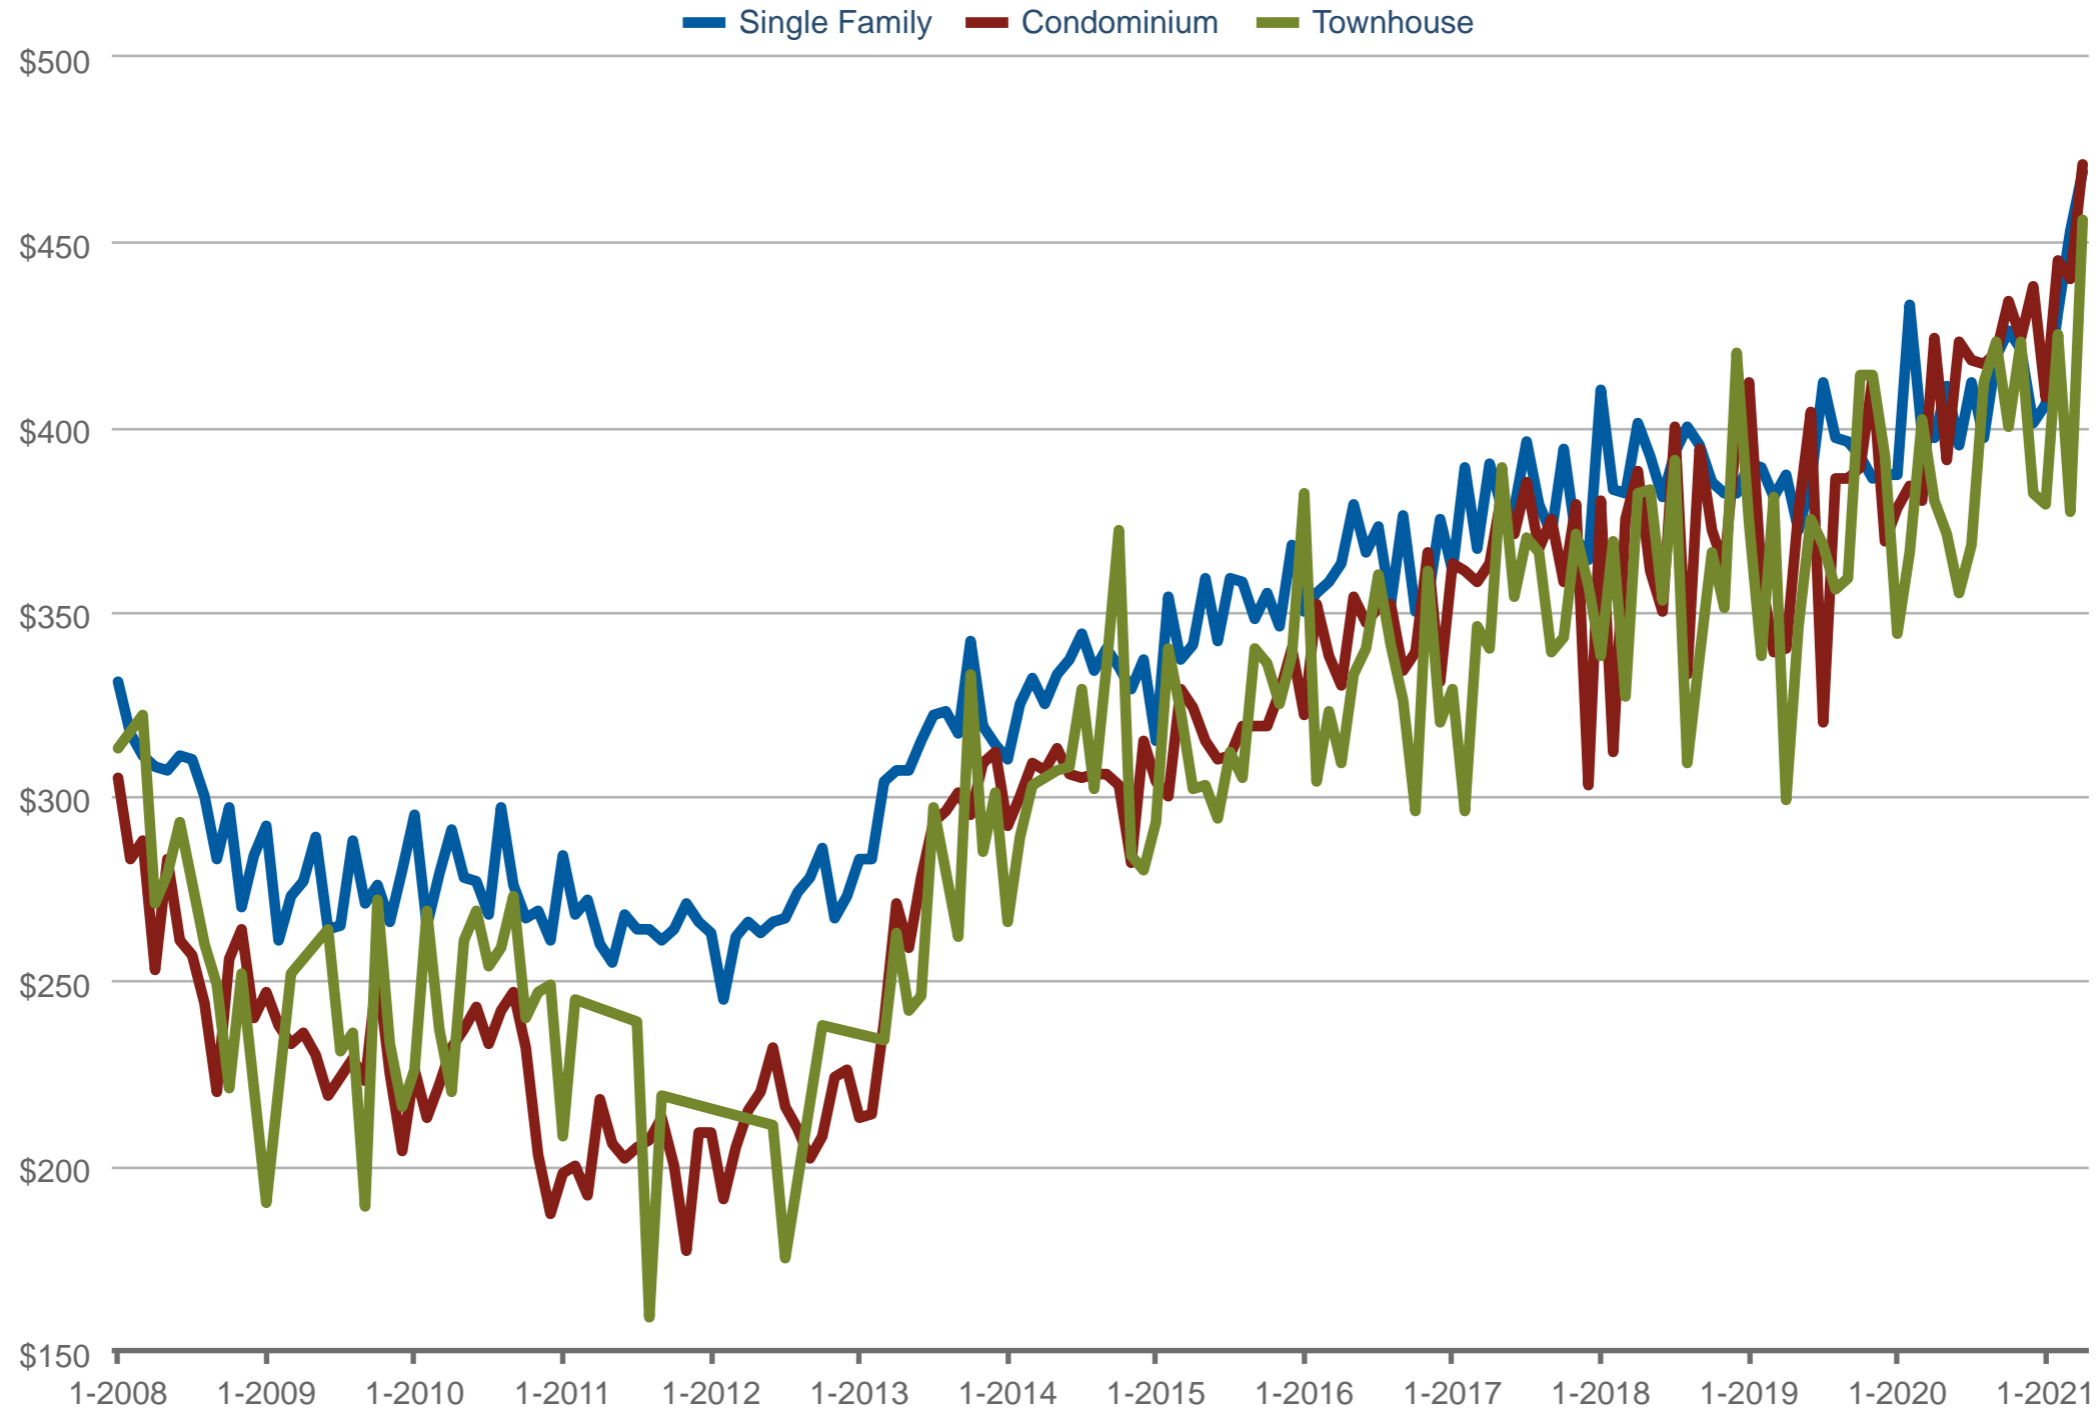

### Median Price Per Square Foot - By Property Types

Yorba Linda

Each data point is one month of activity. Data is from May 9, 2021.

All data is from the California Regional Multiple Listing Service, INC. InfoSparks © 2021 ShowingTime.