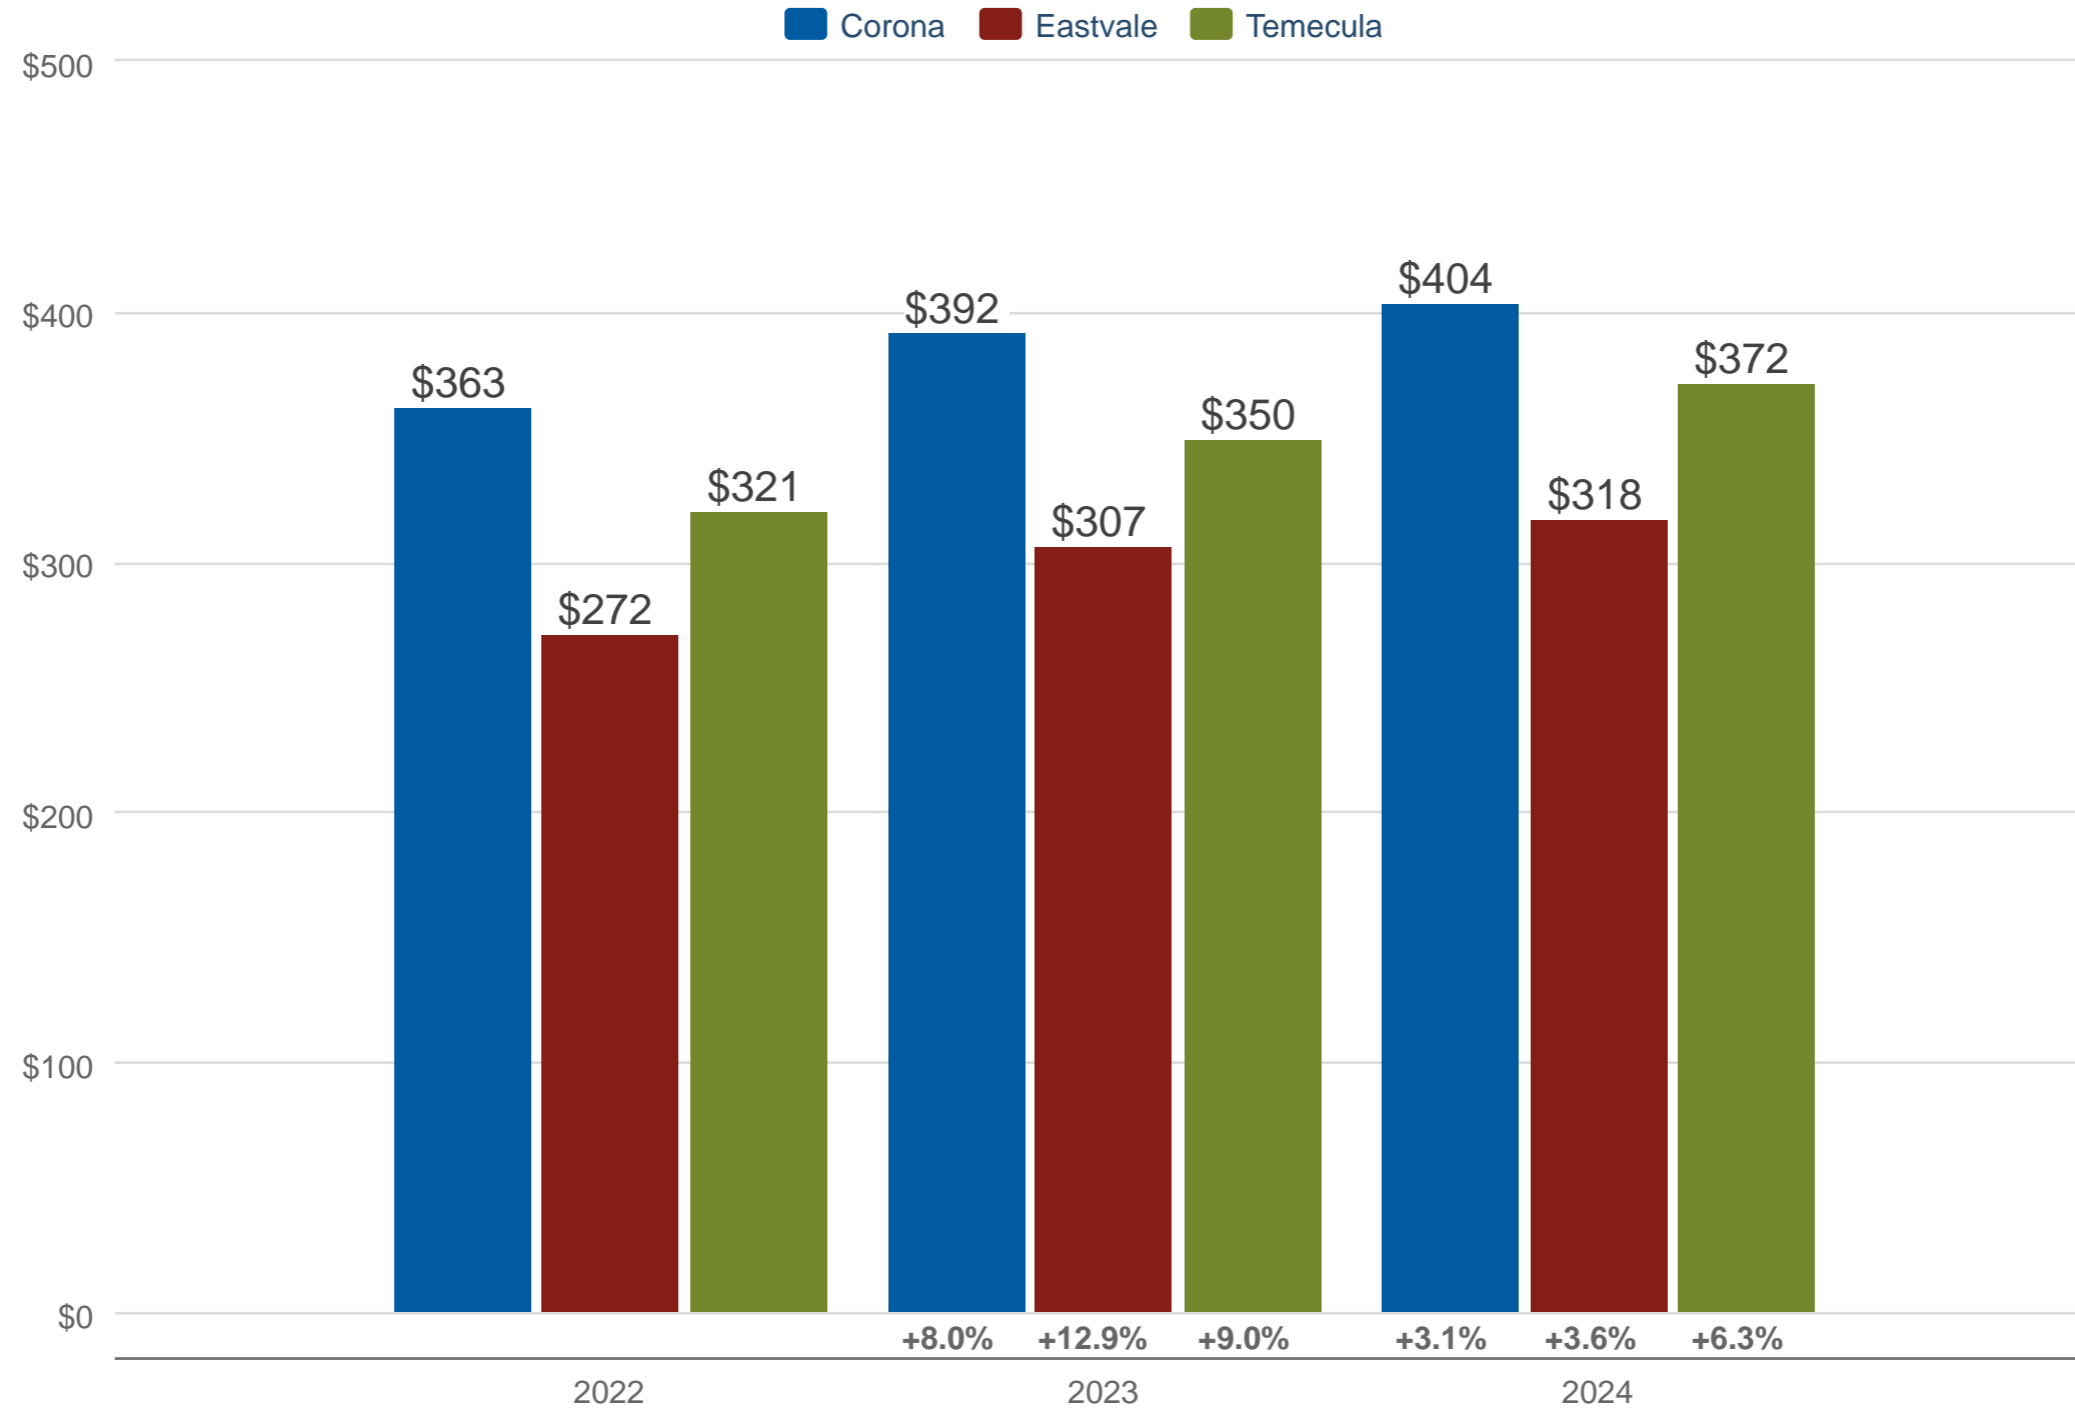

YU-WEI CHEN (CA DRE #02140656)
REALTOR Salesperson - Pinnacle Real Estate Group

janicechenhomes@gmail.com
janicechenhomes.com

December Median Price Per Square Foot

Corona & Eastvale & Temecula: Residential

Each data point is one month of activity. Data is from January 11, 2025.

All data is from the California Regional Multiple Listing Service, INC. InfoSparks © 2025 ShowingTime Plus, LLC.