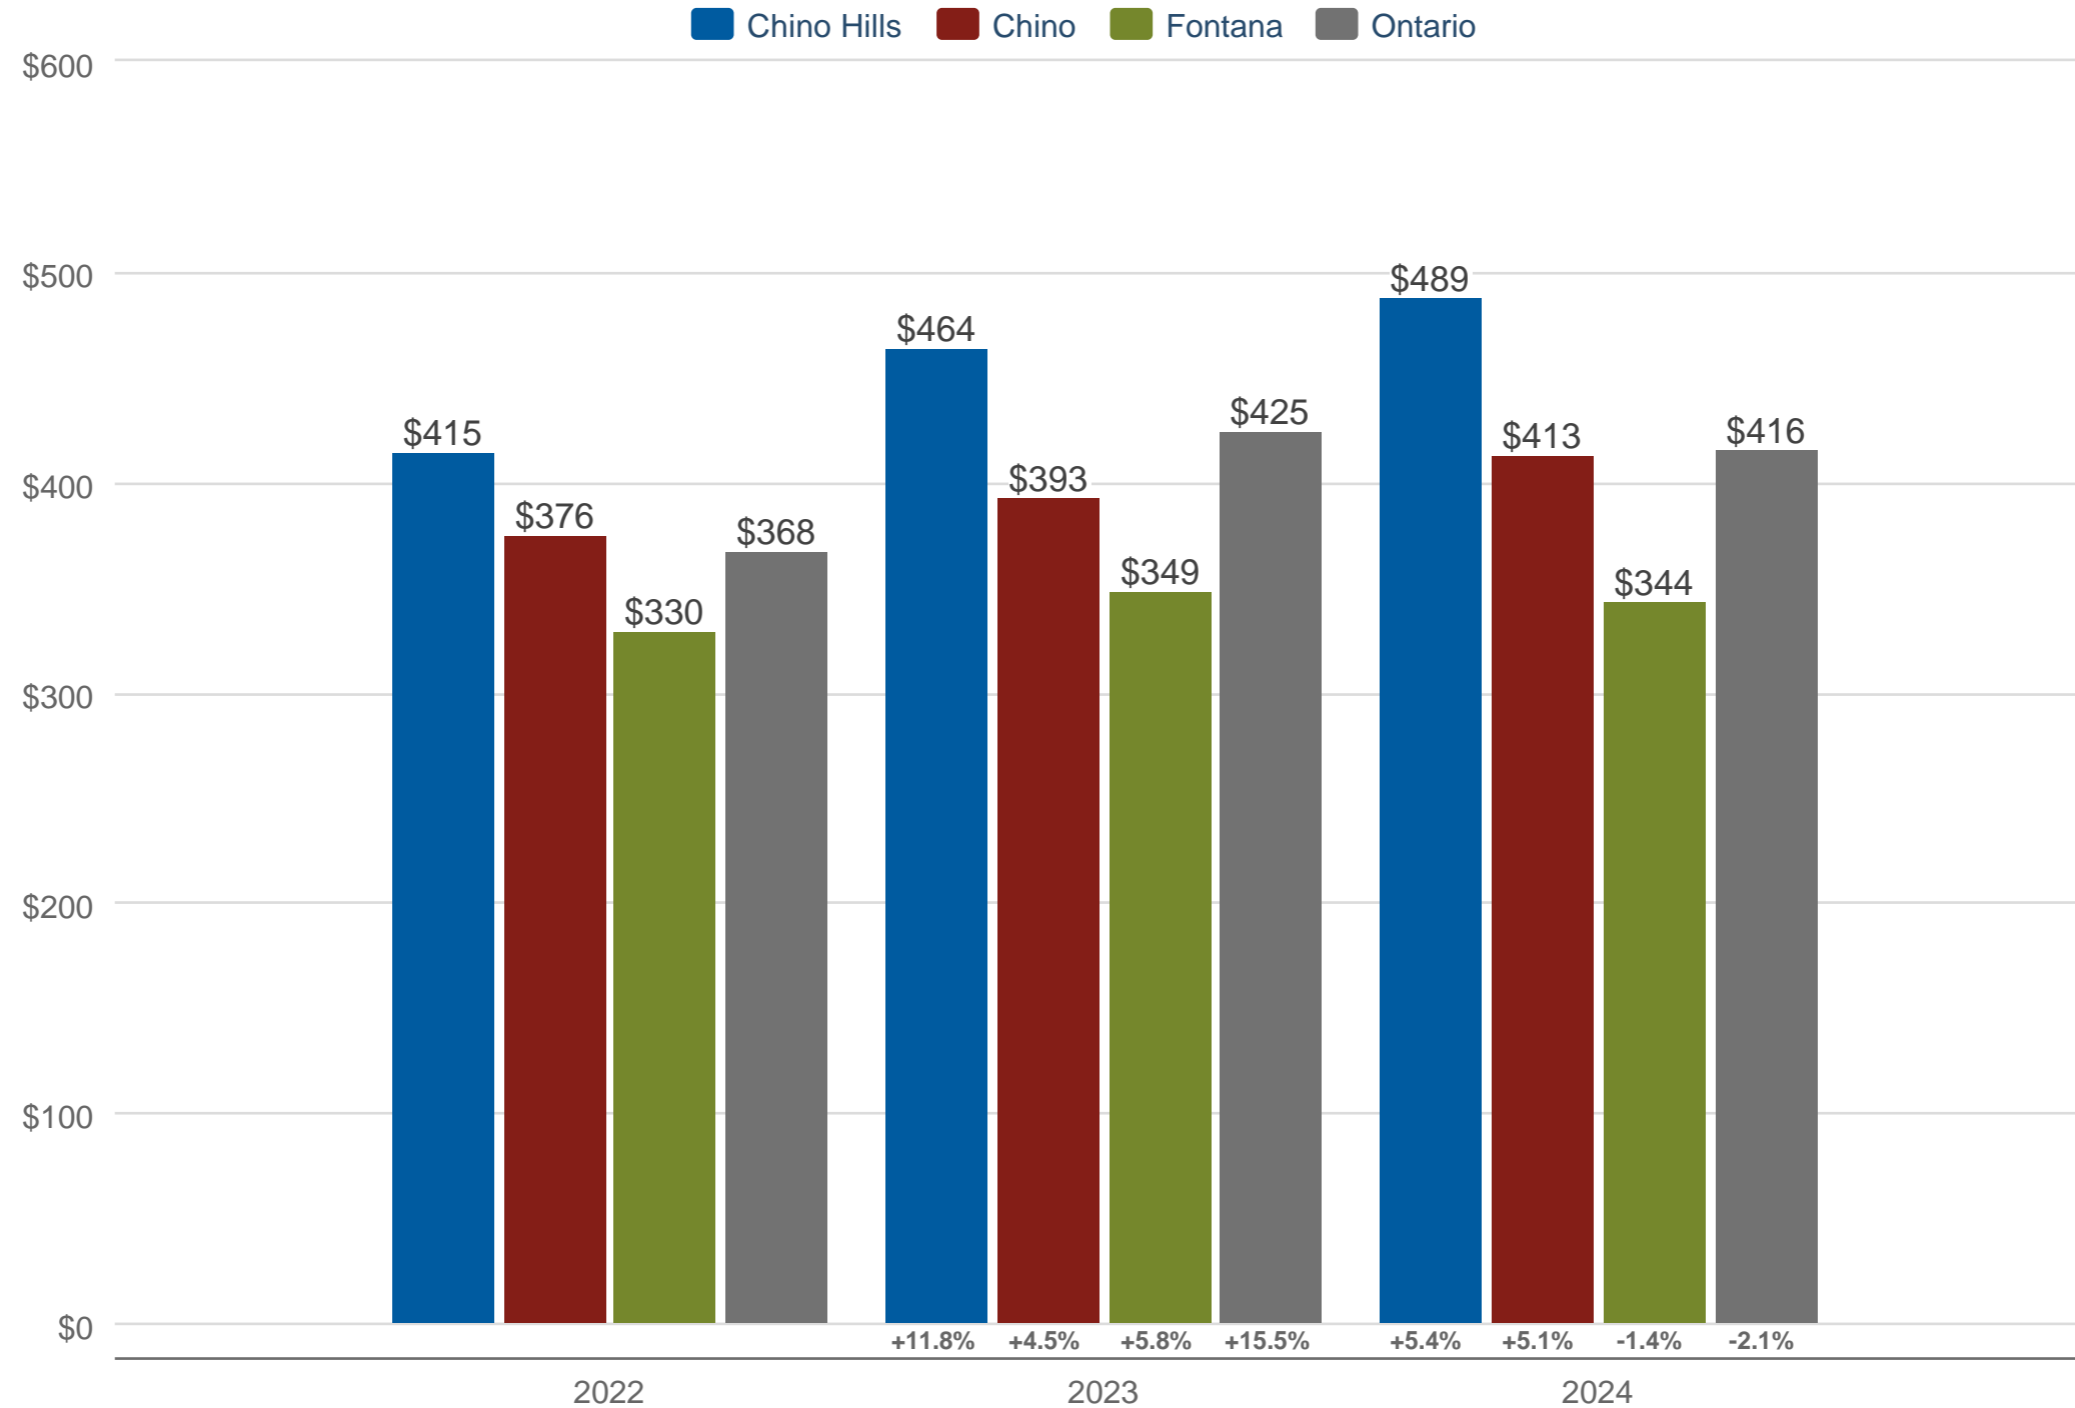

YU-WEI CHEN (CA DRE #02140656)
REALTOR Salesperson - Pinnacle Real Estate Group

janicechenhomes@gmail.com
janicechenhomes.com

December Median Price Per Square Foot

Chino Hills & Chino & Fontana & Ontario: Residential

Each data point is one month of activity. Data is from January 11, 2025.

All data is from the California Regional Multiple Listing Service, INC. InfoSparks © 2025 ShowingTime Plus, LLC.