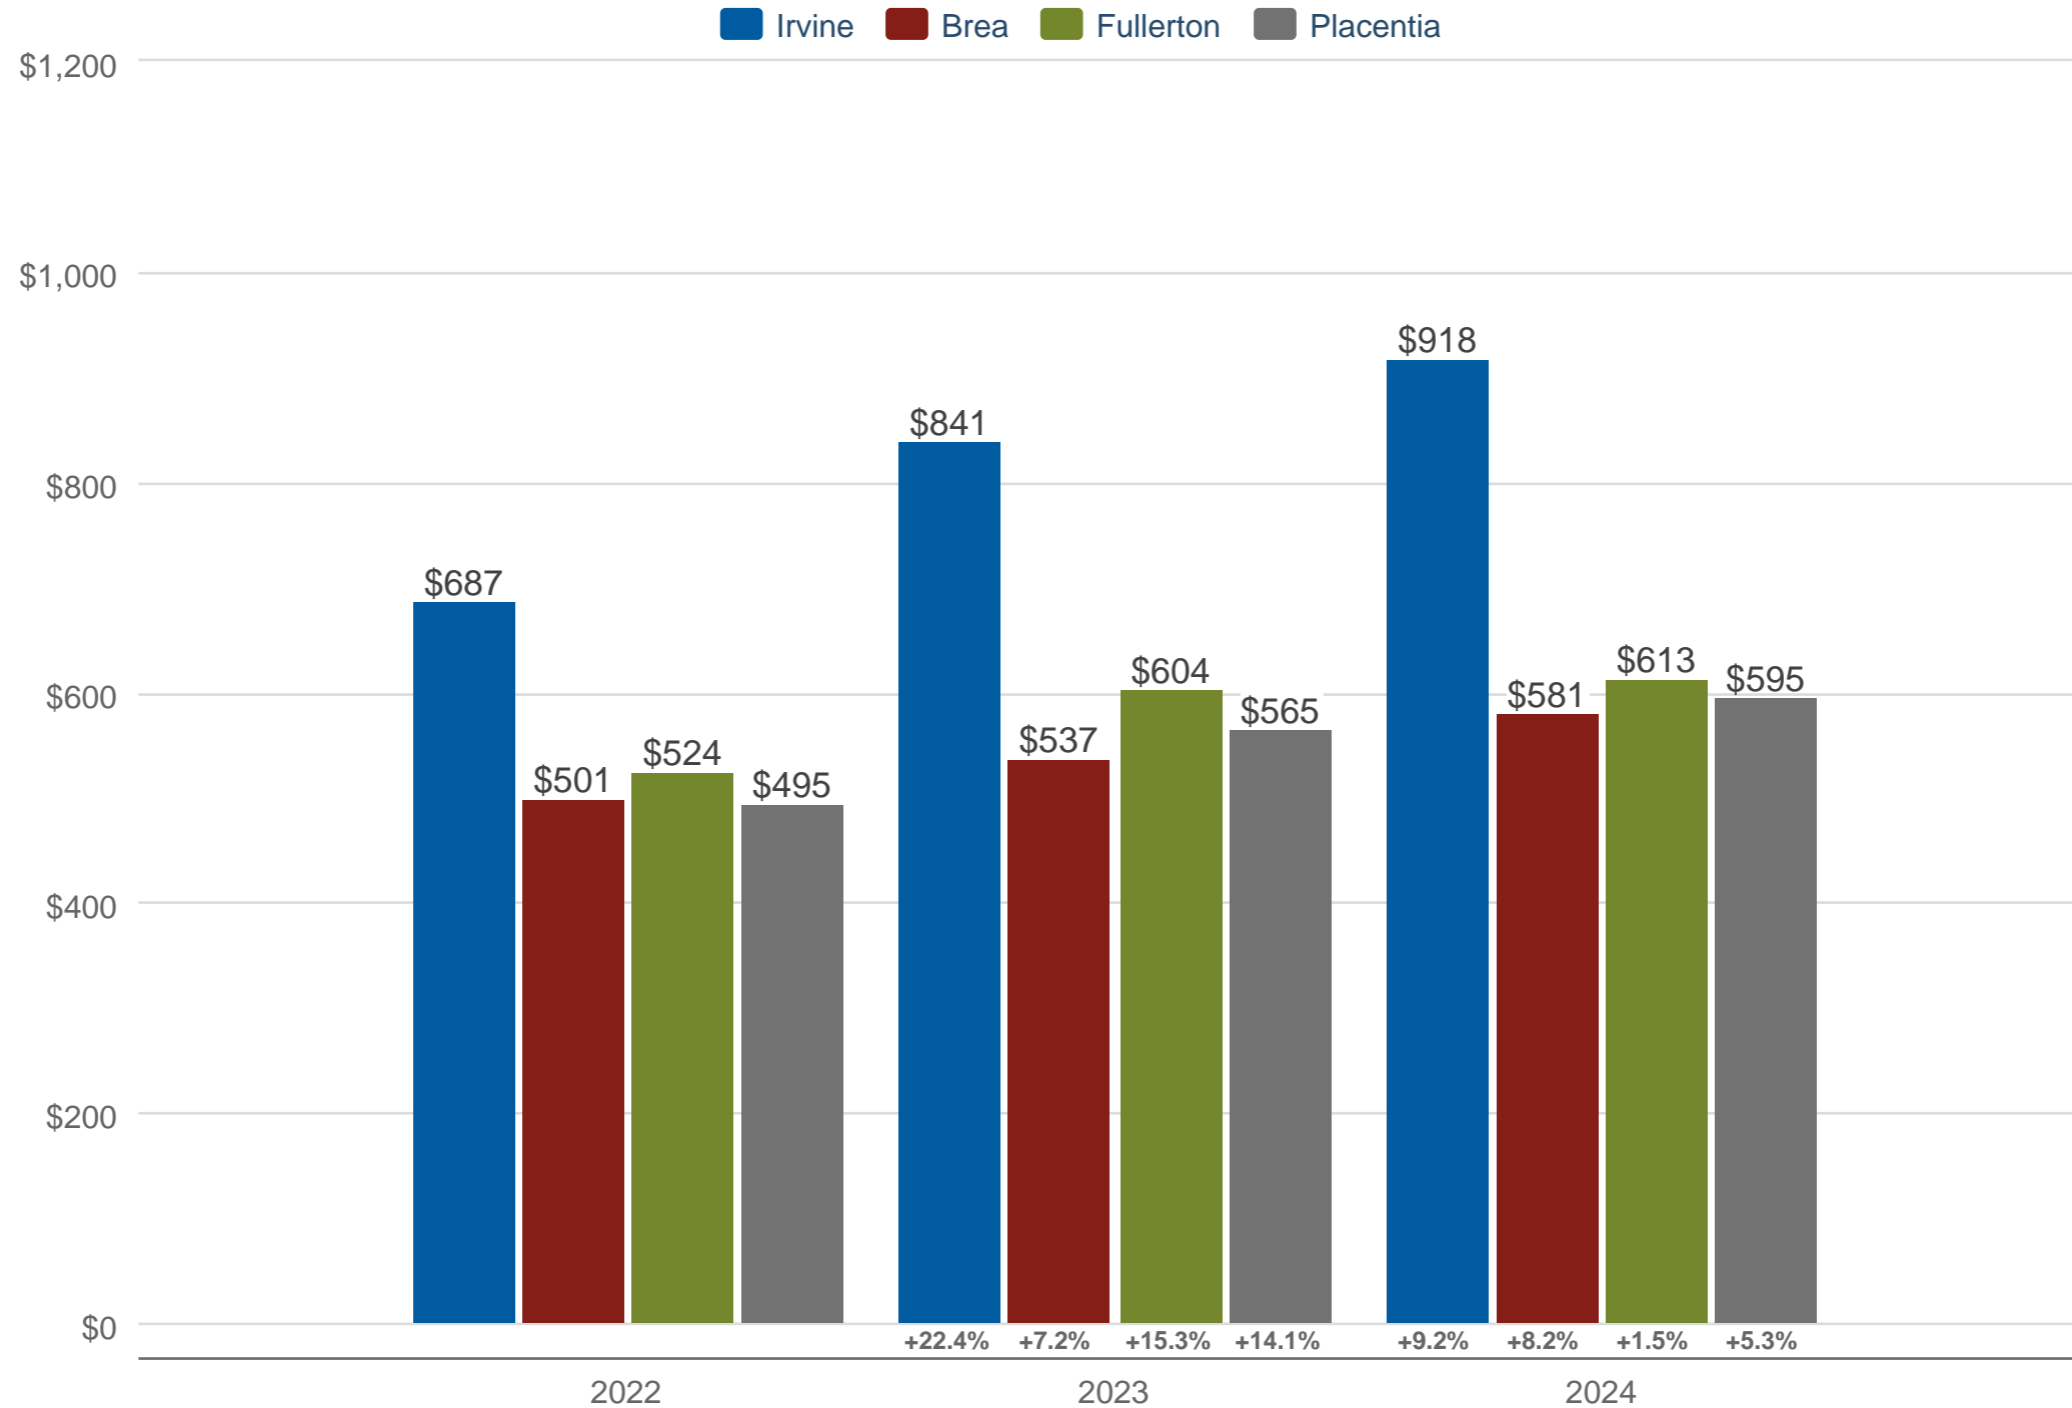

YU-WEI CHEN (CA DRE #02140656)
 REALTOR Salesperson - Pinnacle Real Estate Group

janicechenhomes@gmail.com
janicechenhomes.com

December Median Price Per Square Foot

Irvine & Brea & Fullerton & Placentia: Residential, Single Family

Each data point is one month of activity. Data is from January 11, 2025.

All data is from the California Regional Multiple Listing Service, INC. InfoSparks © 2025 ShowingTime Plus, LLC.