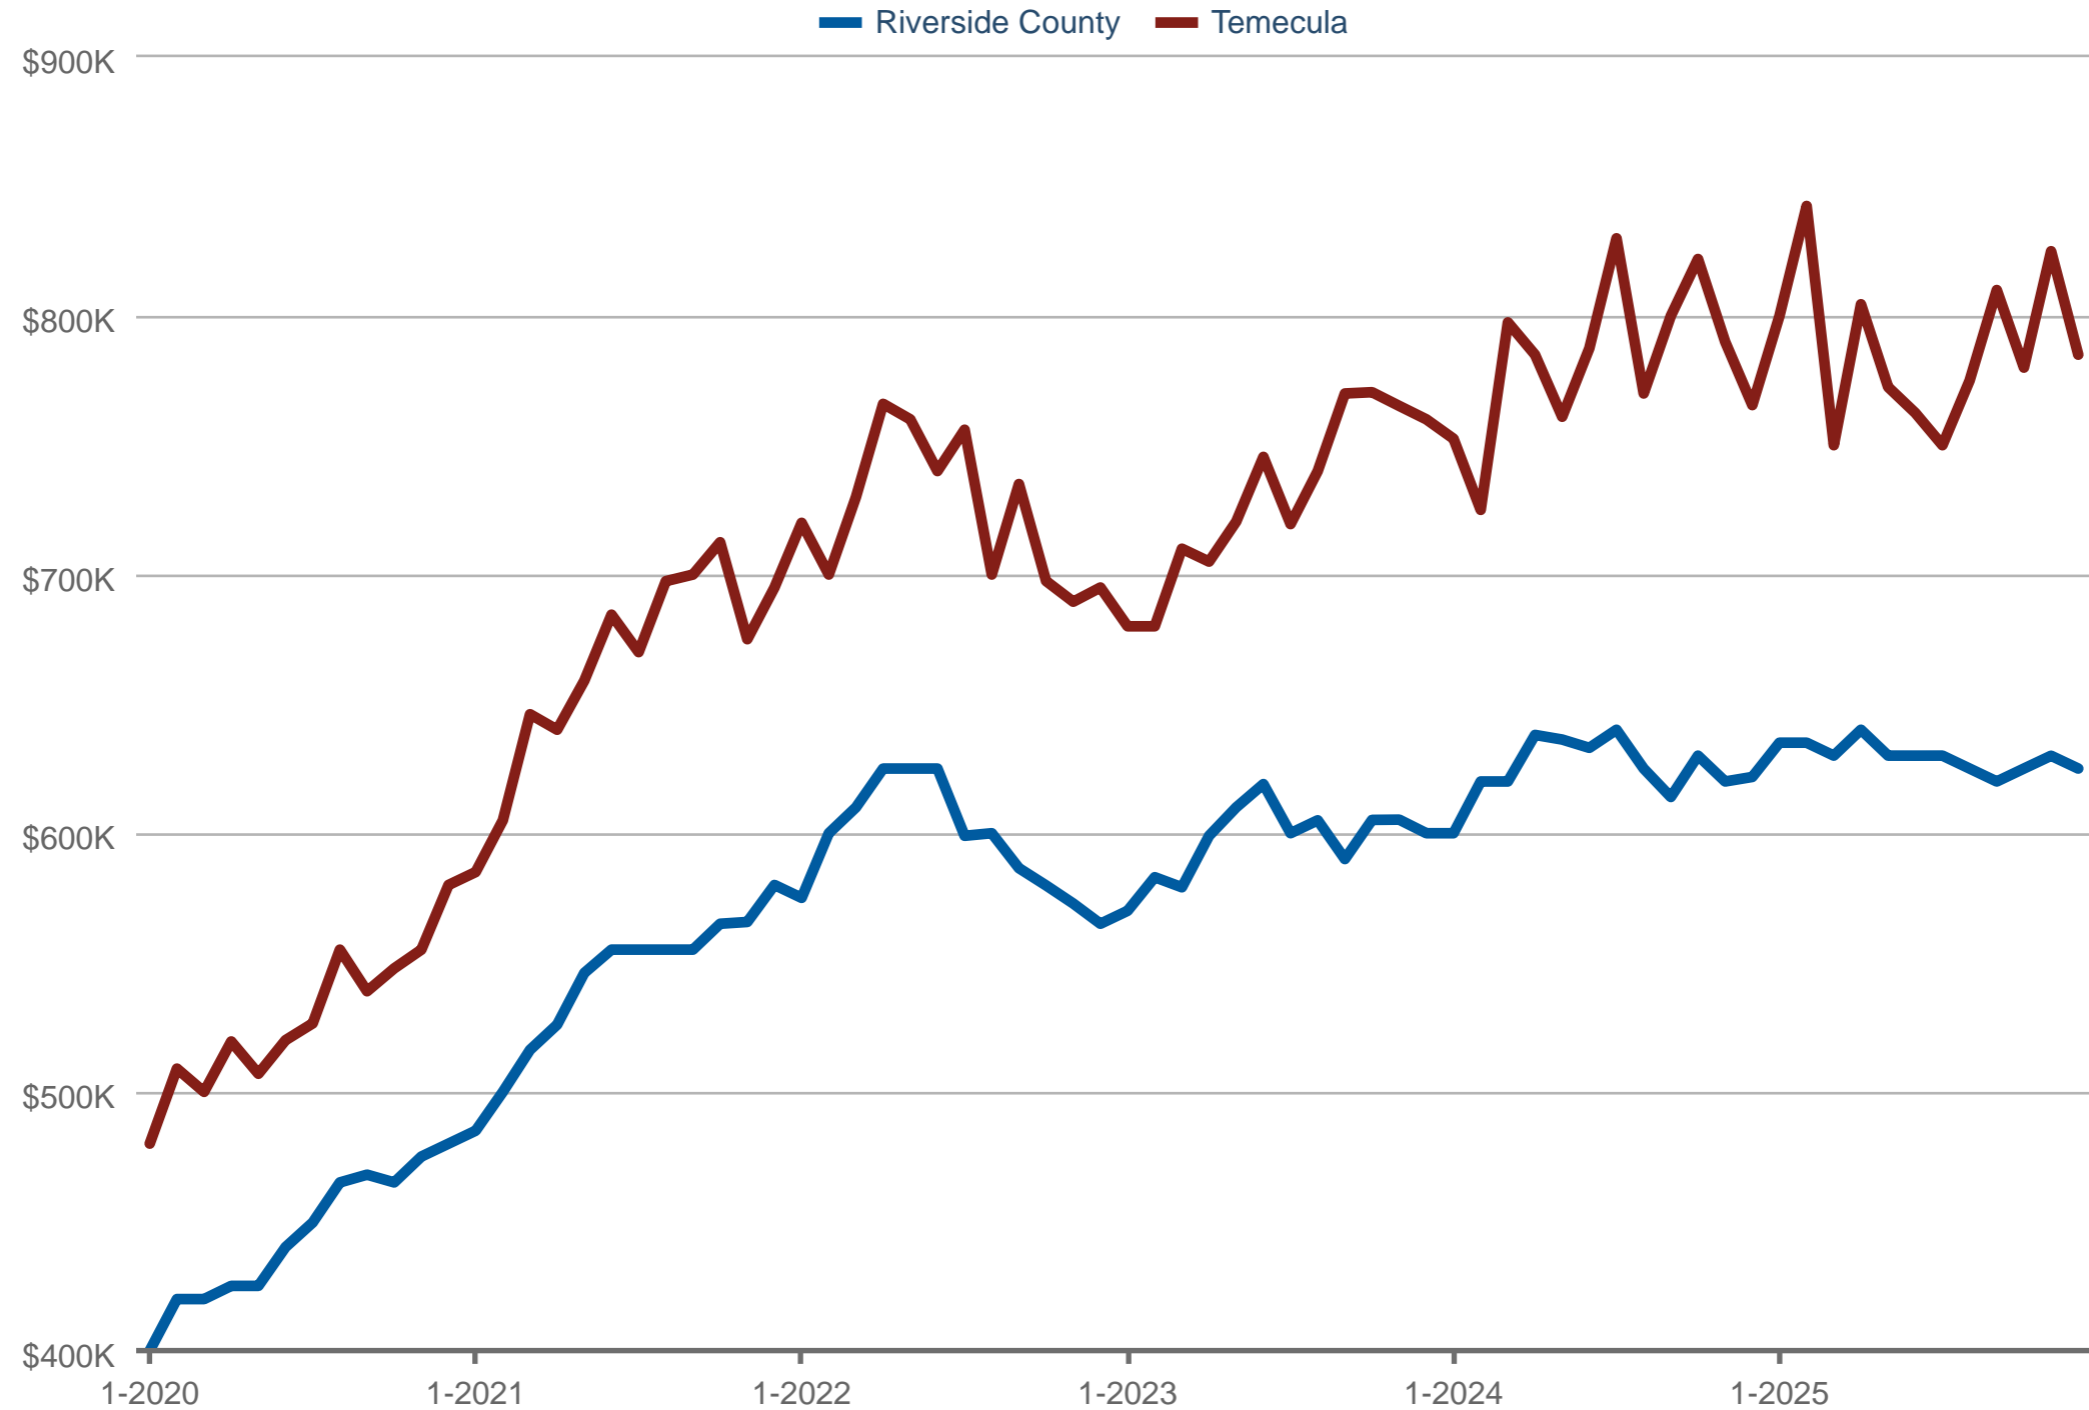

Median Sales Price

Riverside County & Temecula: Residential, Single Family

Each data point is one month of activity. Data is from January 5, 2026.