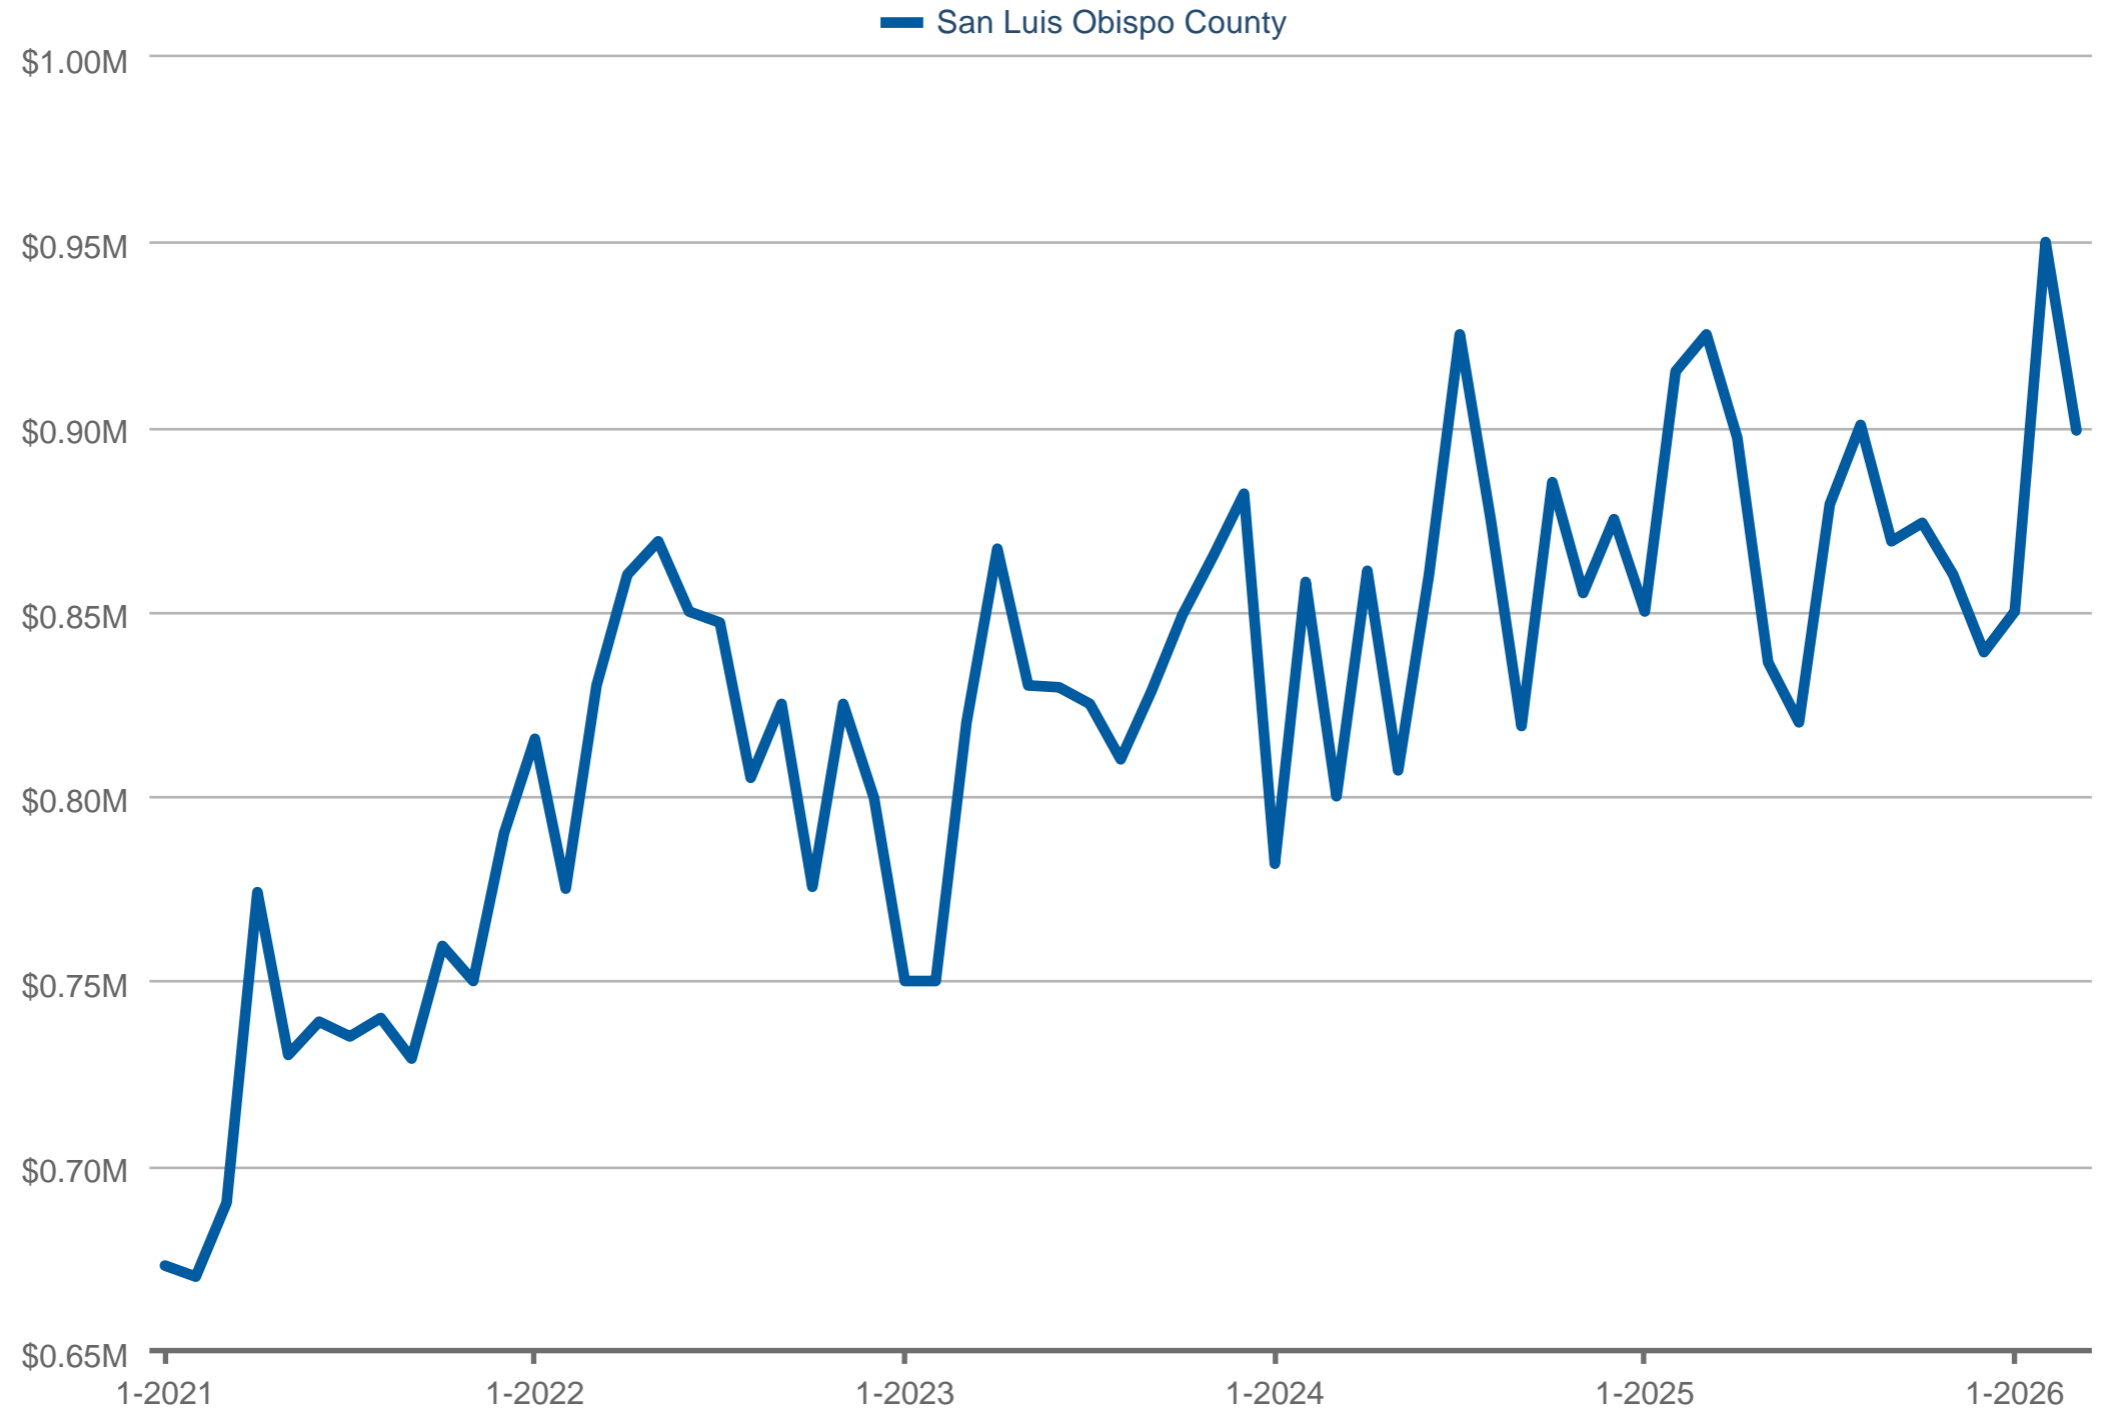

Median Sales Price

San Luis Obispo County: Residential

Each data point is one month of activity. Data is from April 16, 2026.