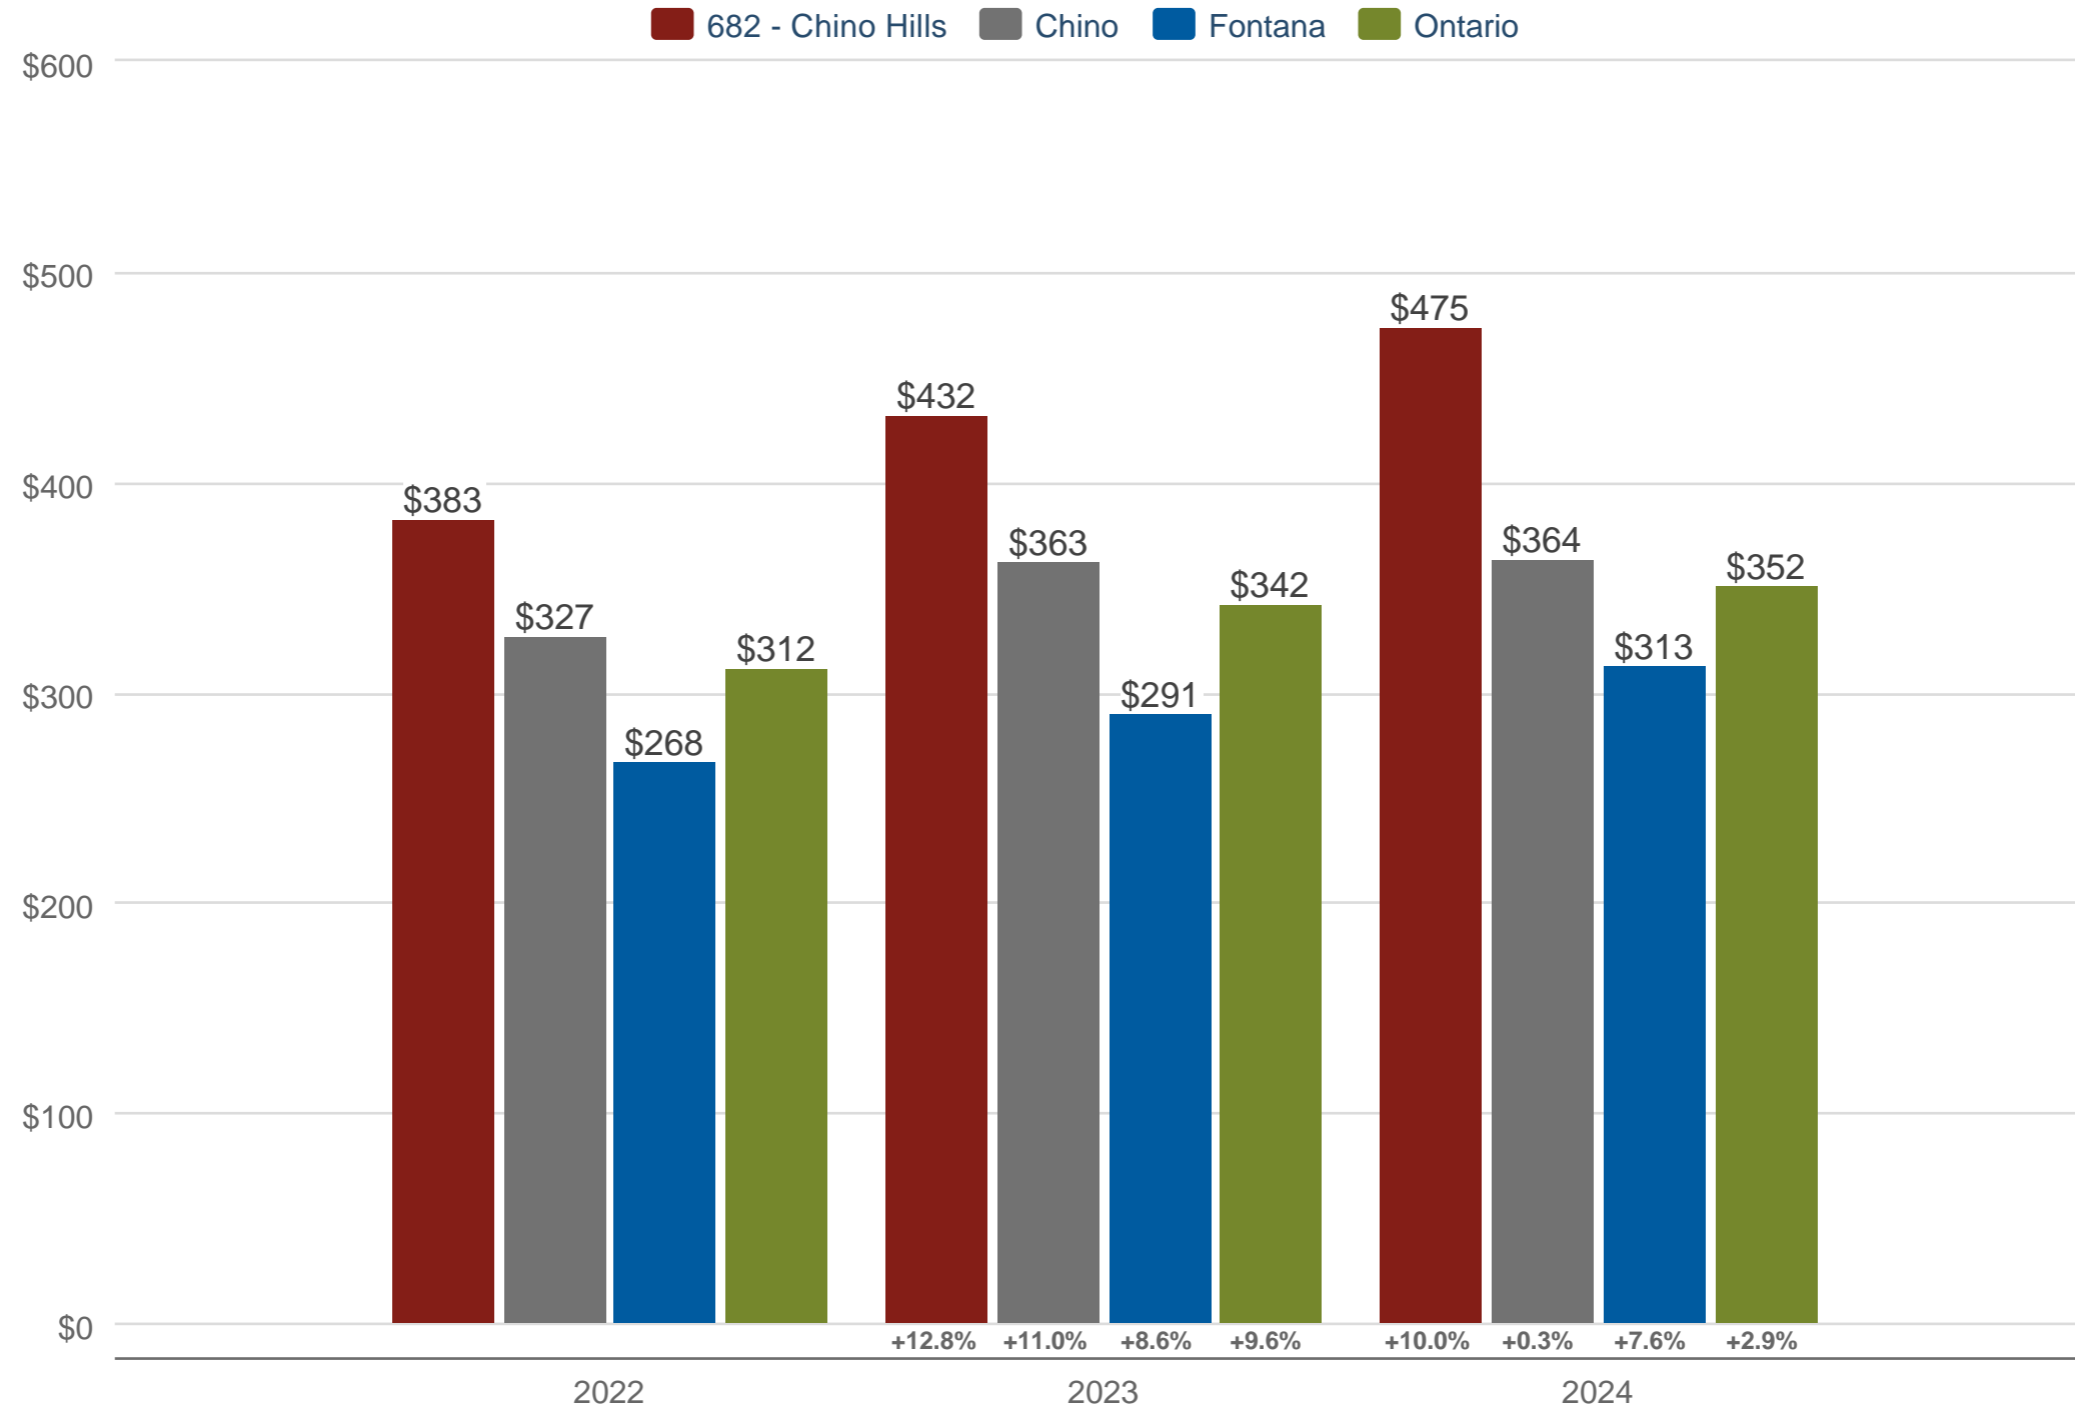

YU-WEI CHEN (CA DRE #02140656)
 REALTOR Salesperson - Pinnacle Real Estate Group

janicechenhomes@gmail.com
janicechenhomes.com

December Median Price Per Square Foot

682 - Chino Hills & Chino & Fontana & Ontario: Residential, Single Family, 2,000 to 2,999 sq ft

Each data point is one month of activity. Data is from January 11, 2025.

All data is from the California Regional Multiple Listing Service, INC. InfoSparks © 2025 ShowingTime Plus, LLC.