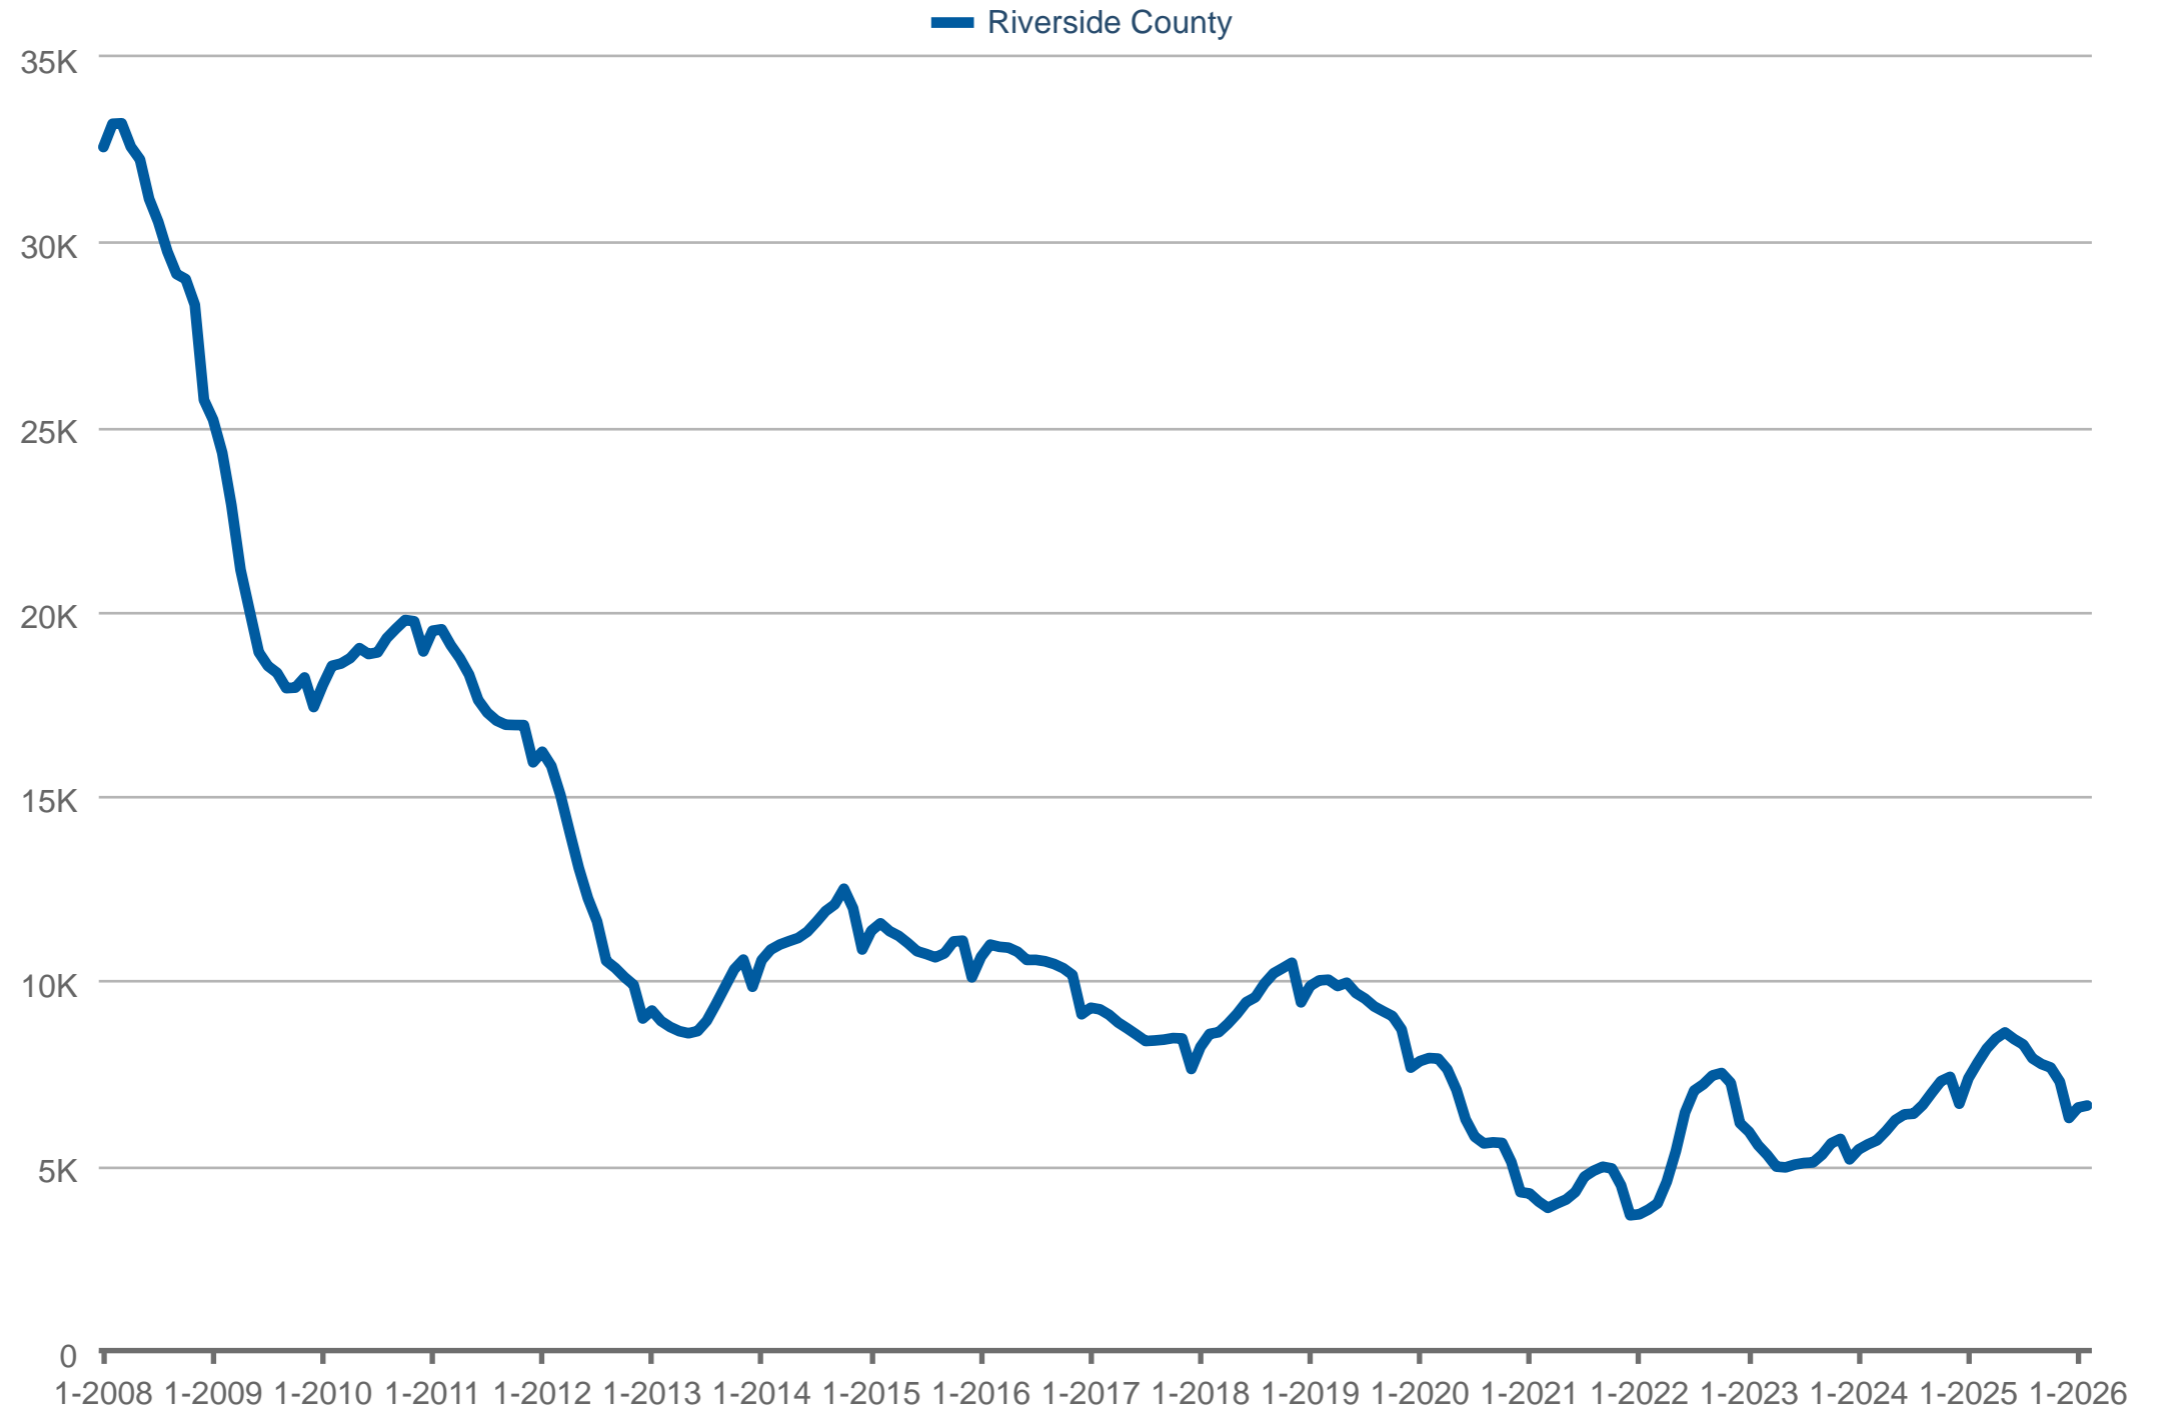

Active Listings

Riverside County: Residential, Single Family

Each data point is one month of activity. Data is from March 13, 2026.