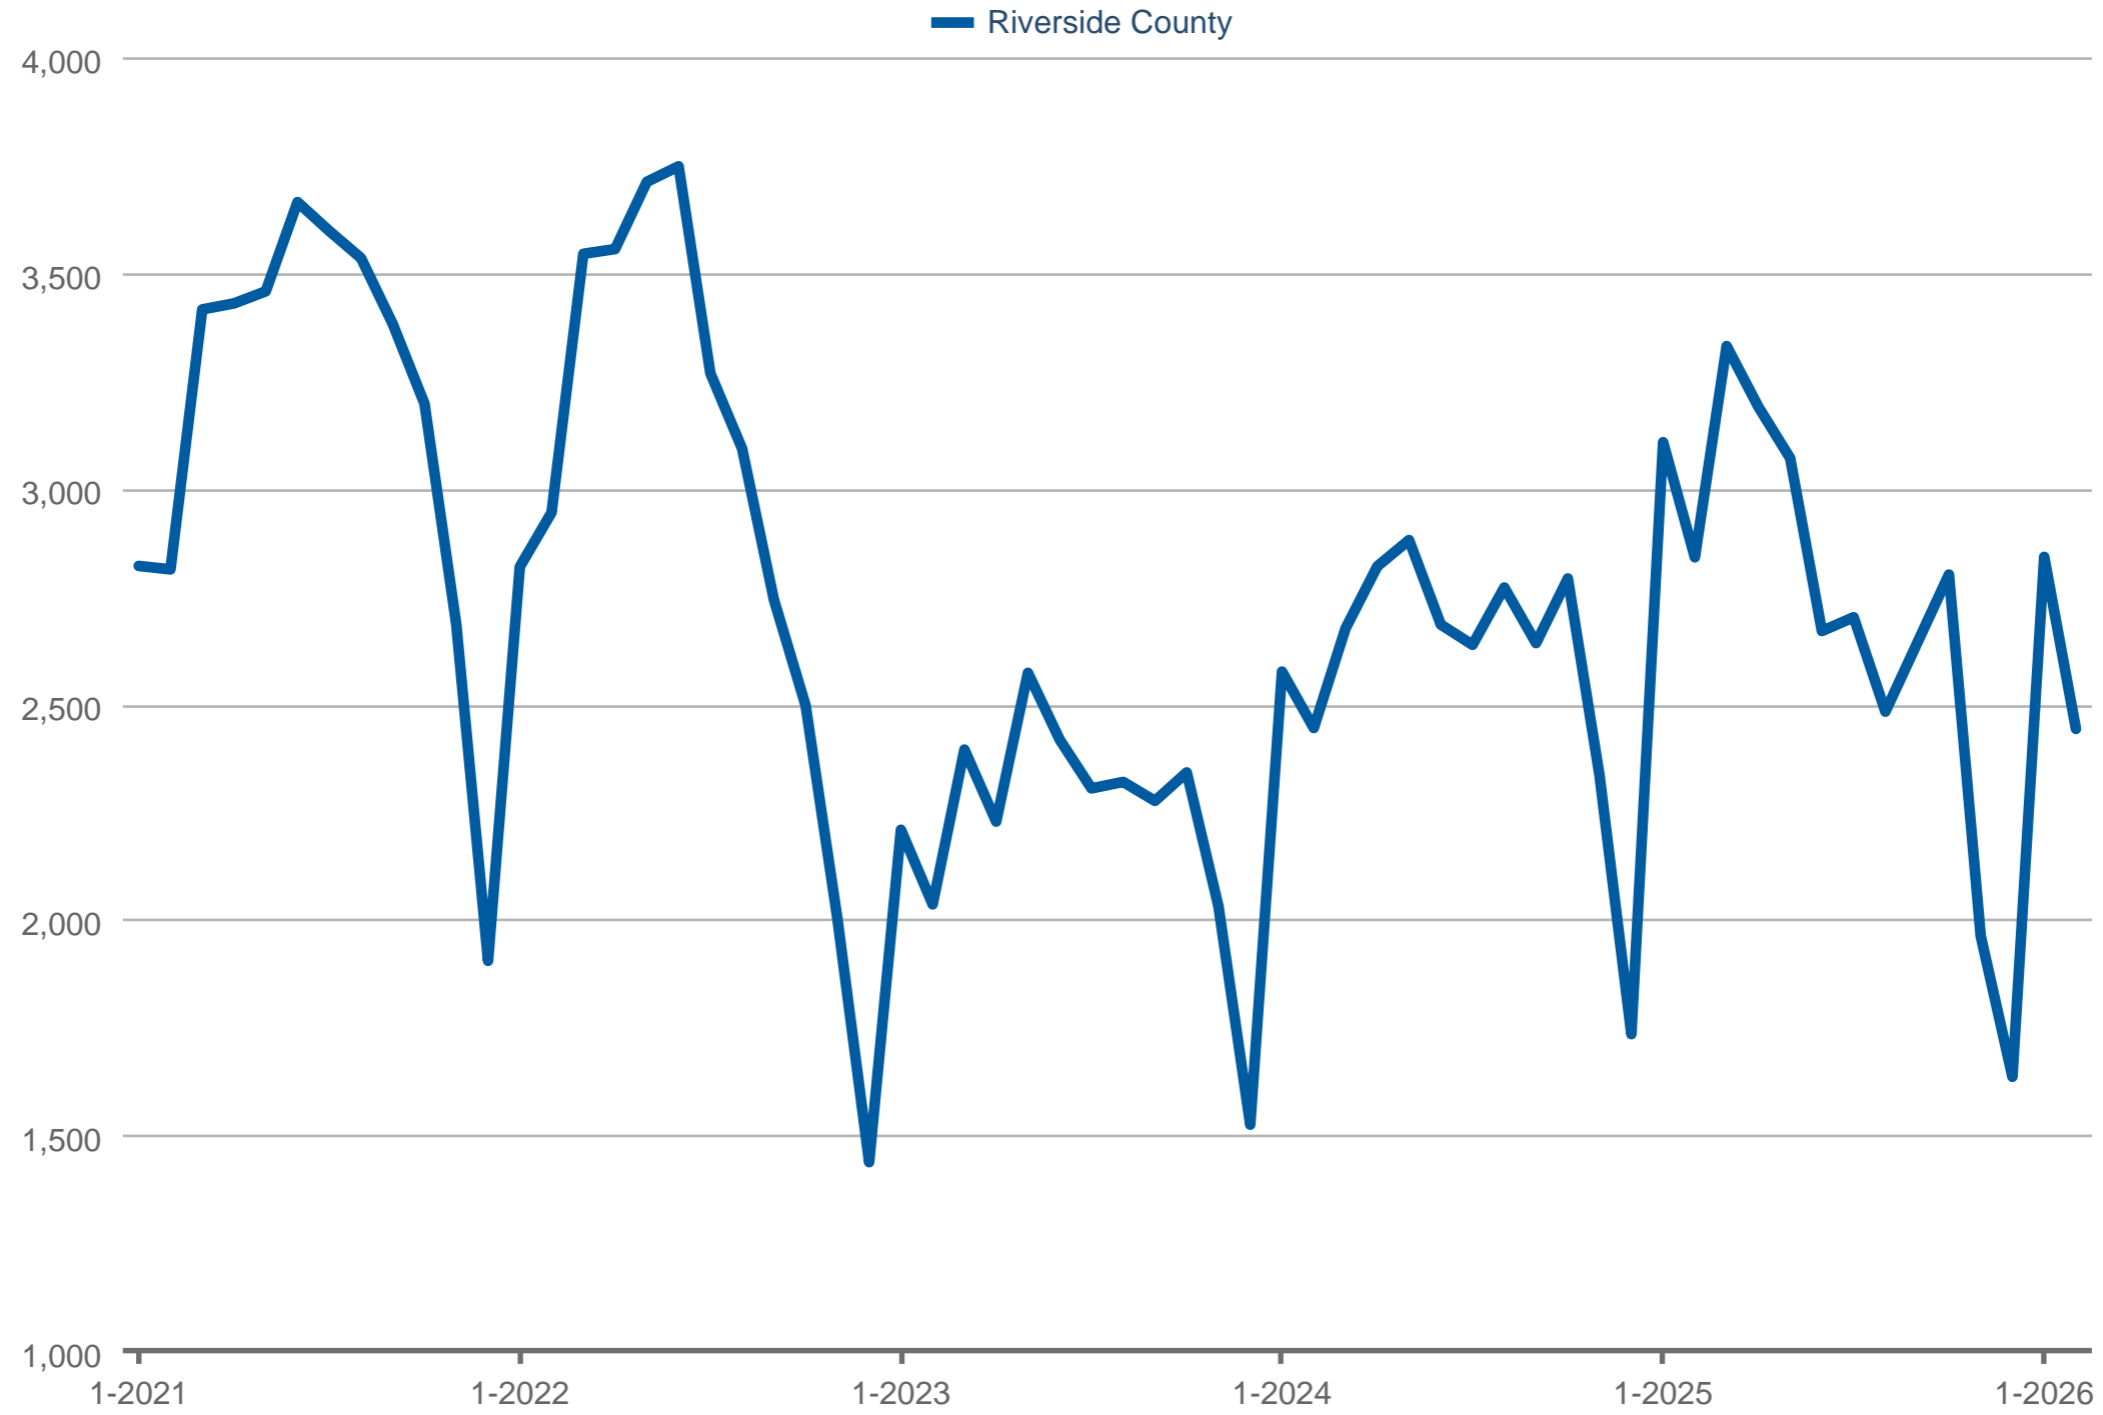

### New Listings

Riverside County: Residential, Single Family

Each data point is one month of activity. Data is from March 13, 2026.