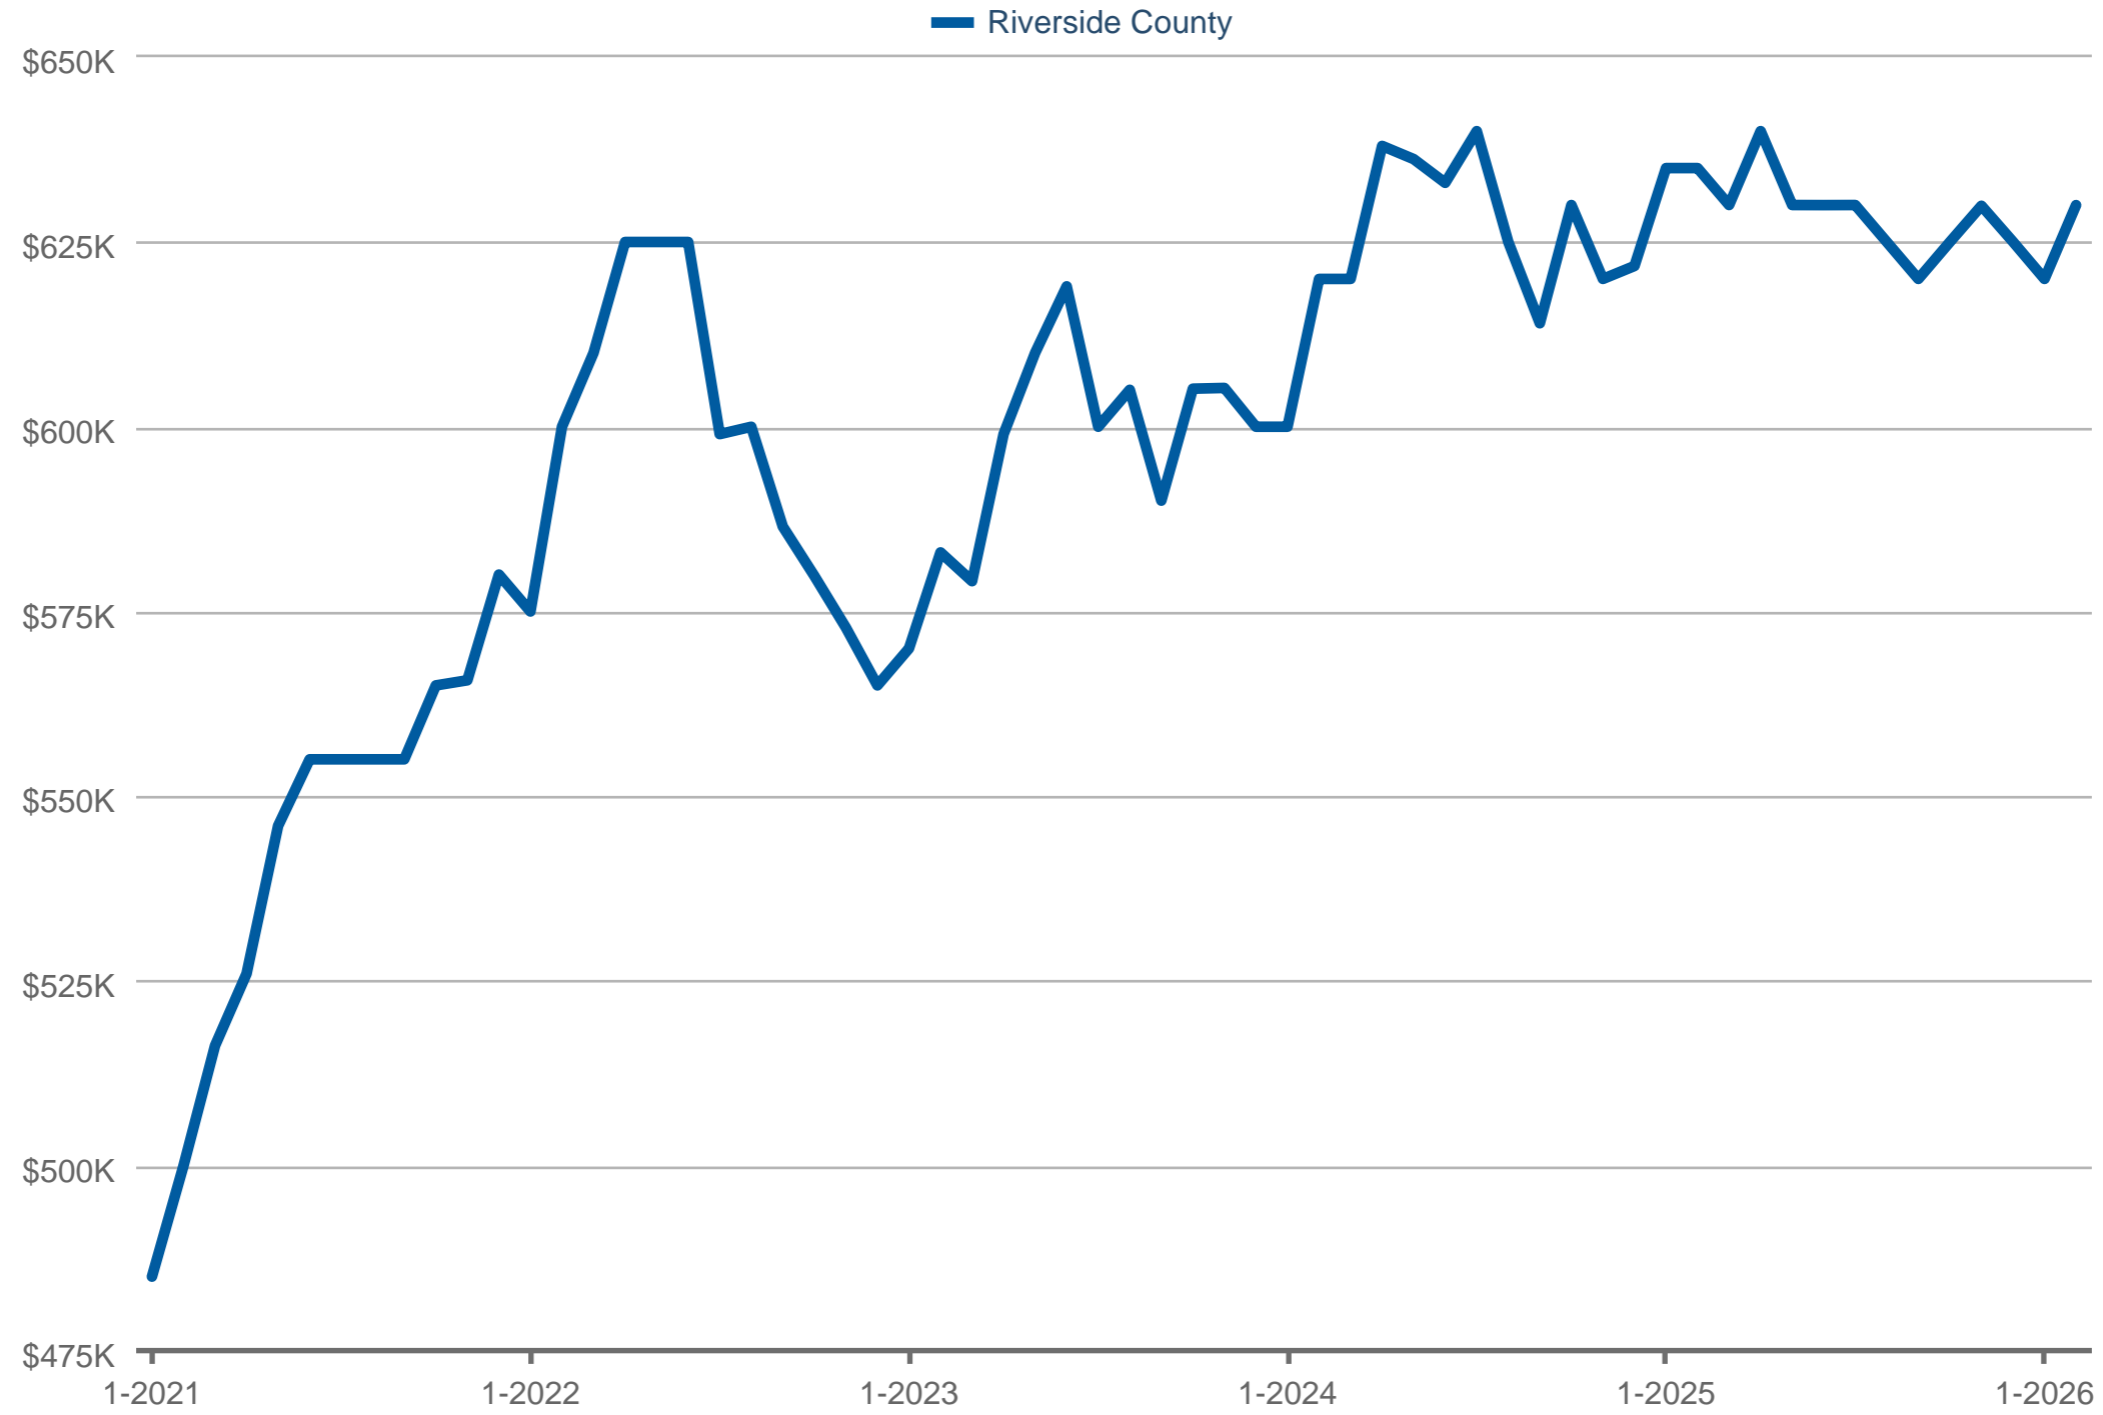

Median Sales Price

Riverside County: Residential, Single Family

Each data point is one month of activity. Data is from March 13, 2026.