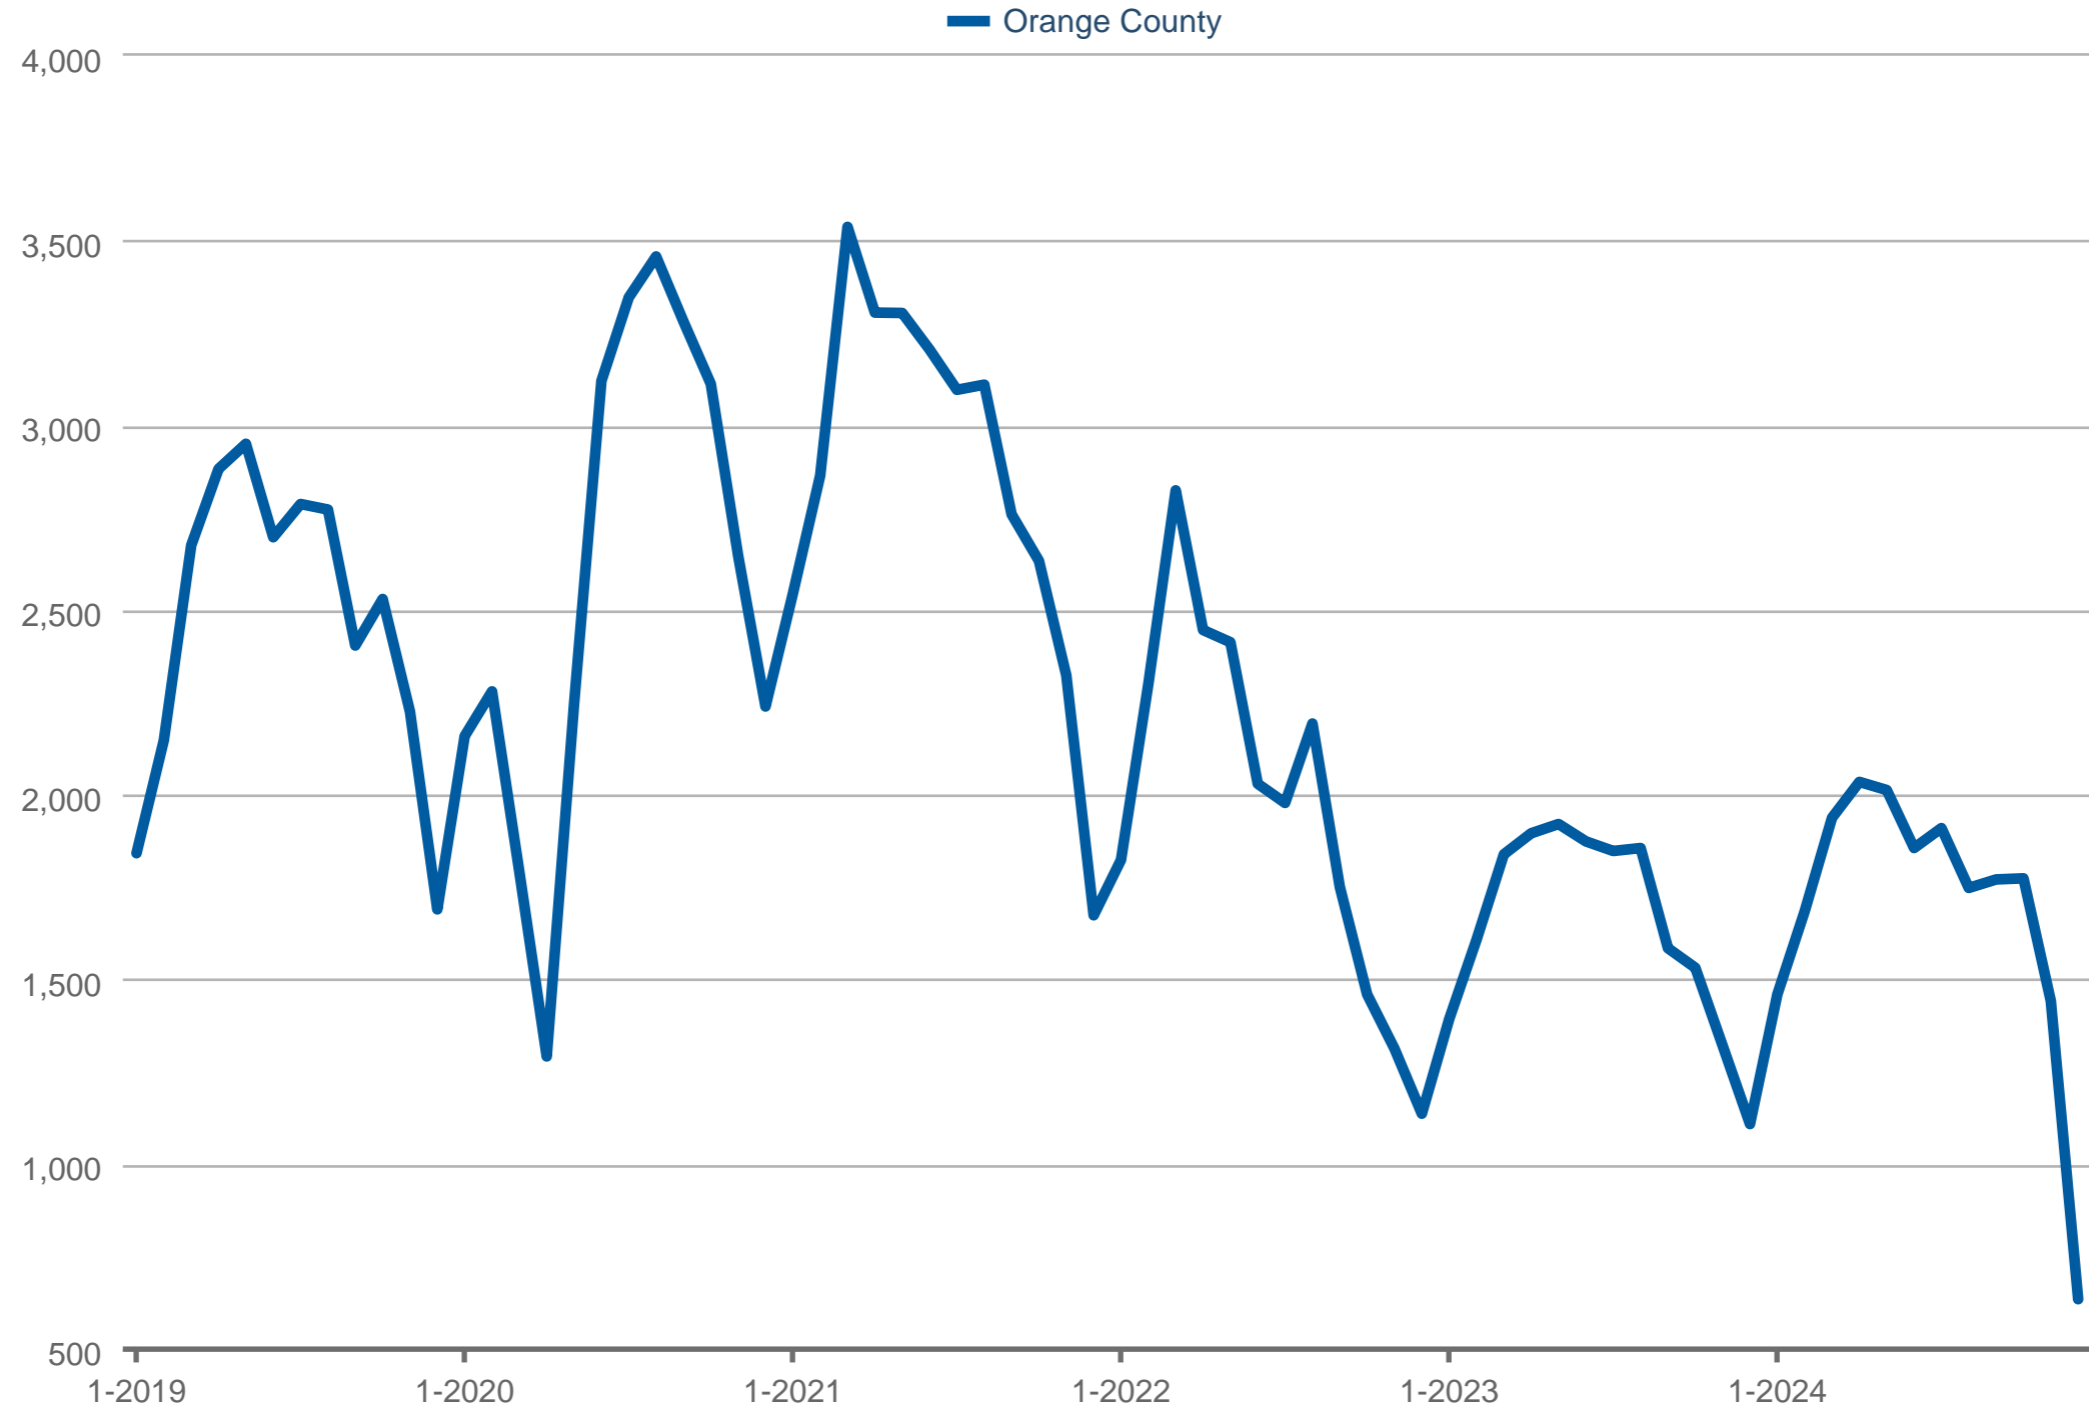

### Pending Sales

Orange County: Residential

Each data point is one month of activity. Data is from January 1, 2025.