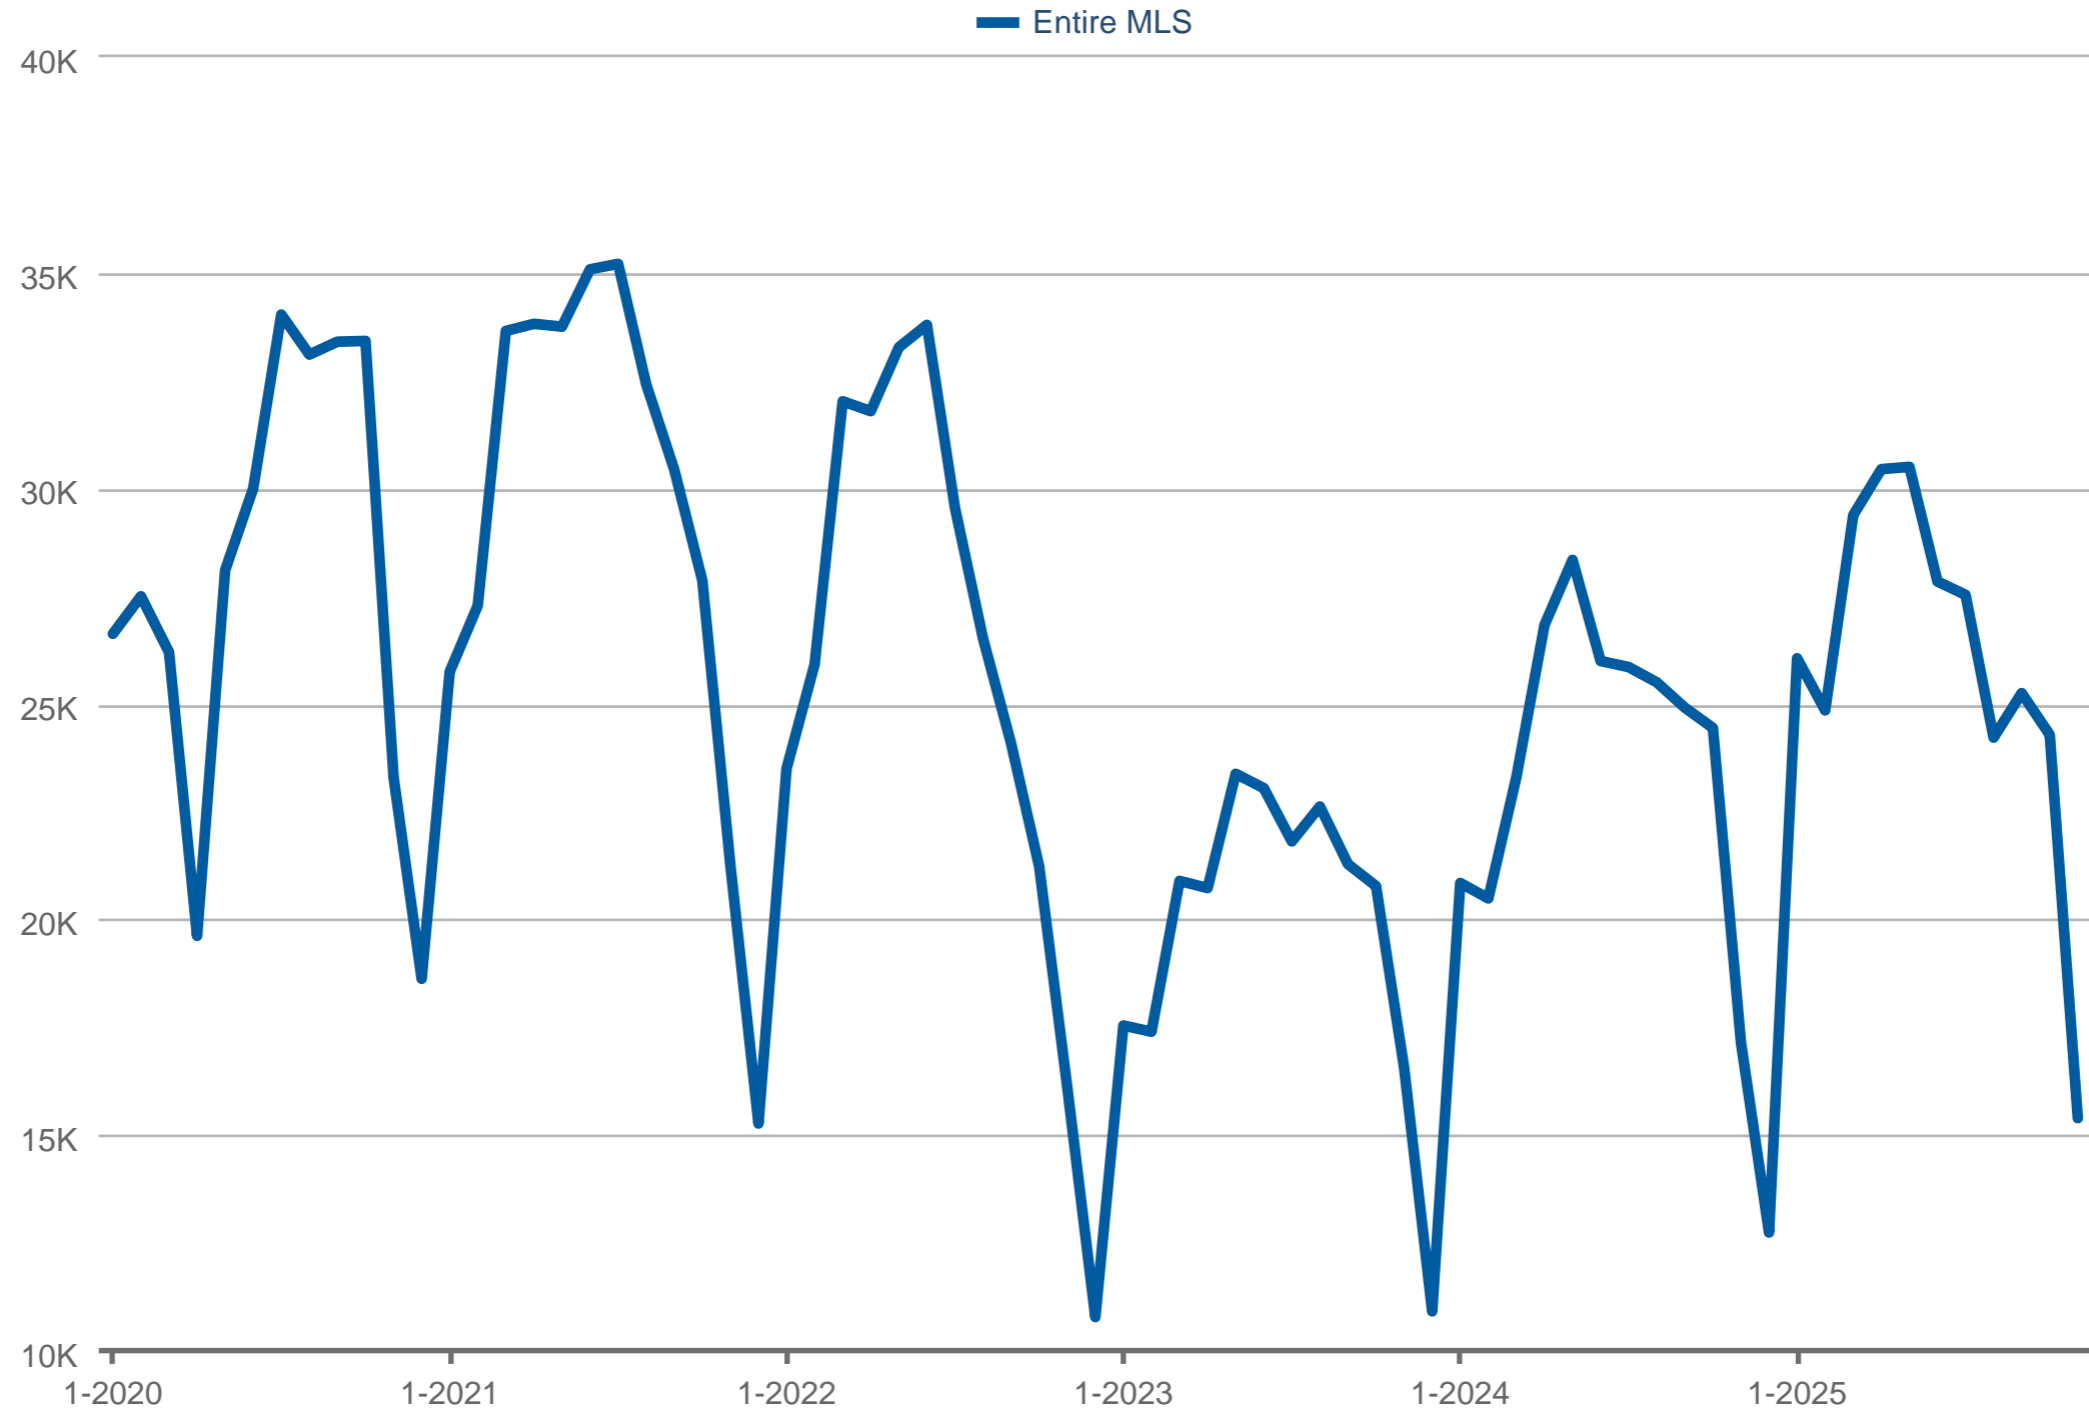

New Listings

Entire MLS: Residential

Each data point is one month of activity. Data is from December 7, 2025.

All data is from the California Regional Multiple Listing Service, INC. InfoSparks © 2025 ShowingTime Plus, LLC.