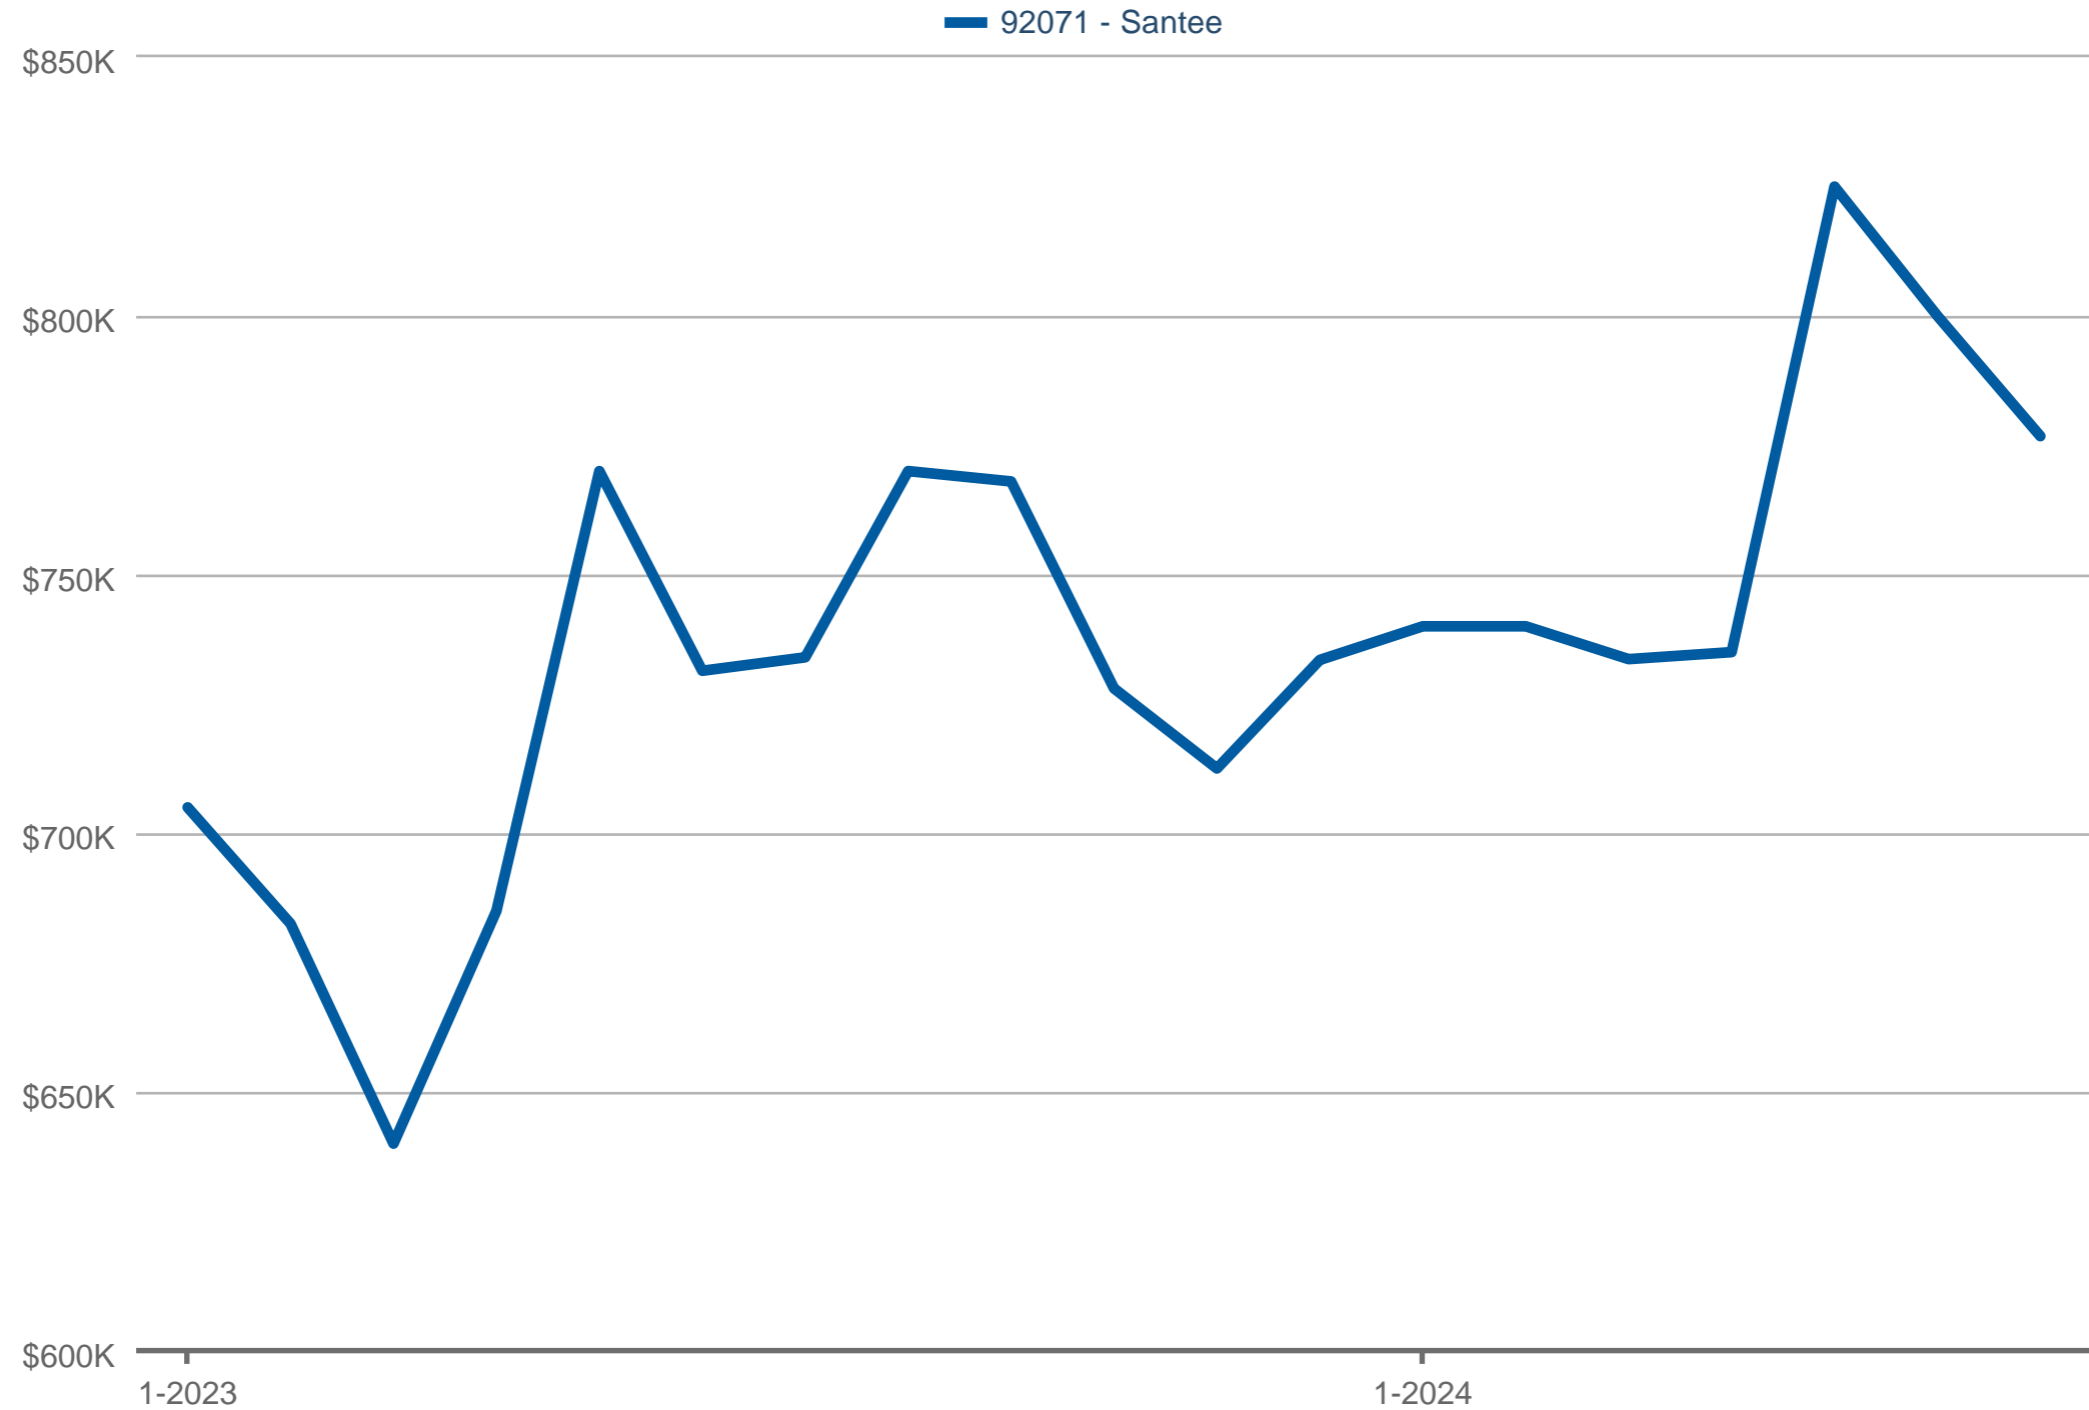

Median Sales Price

92071 - Santee: Residential

Each data point is one month of activity. Data is from August 2, 2024.