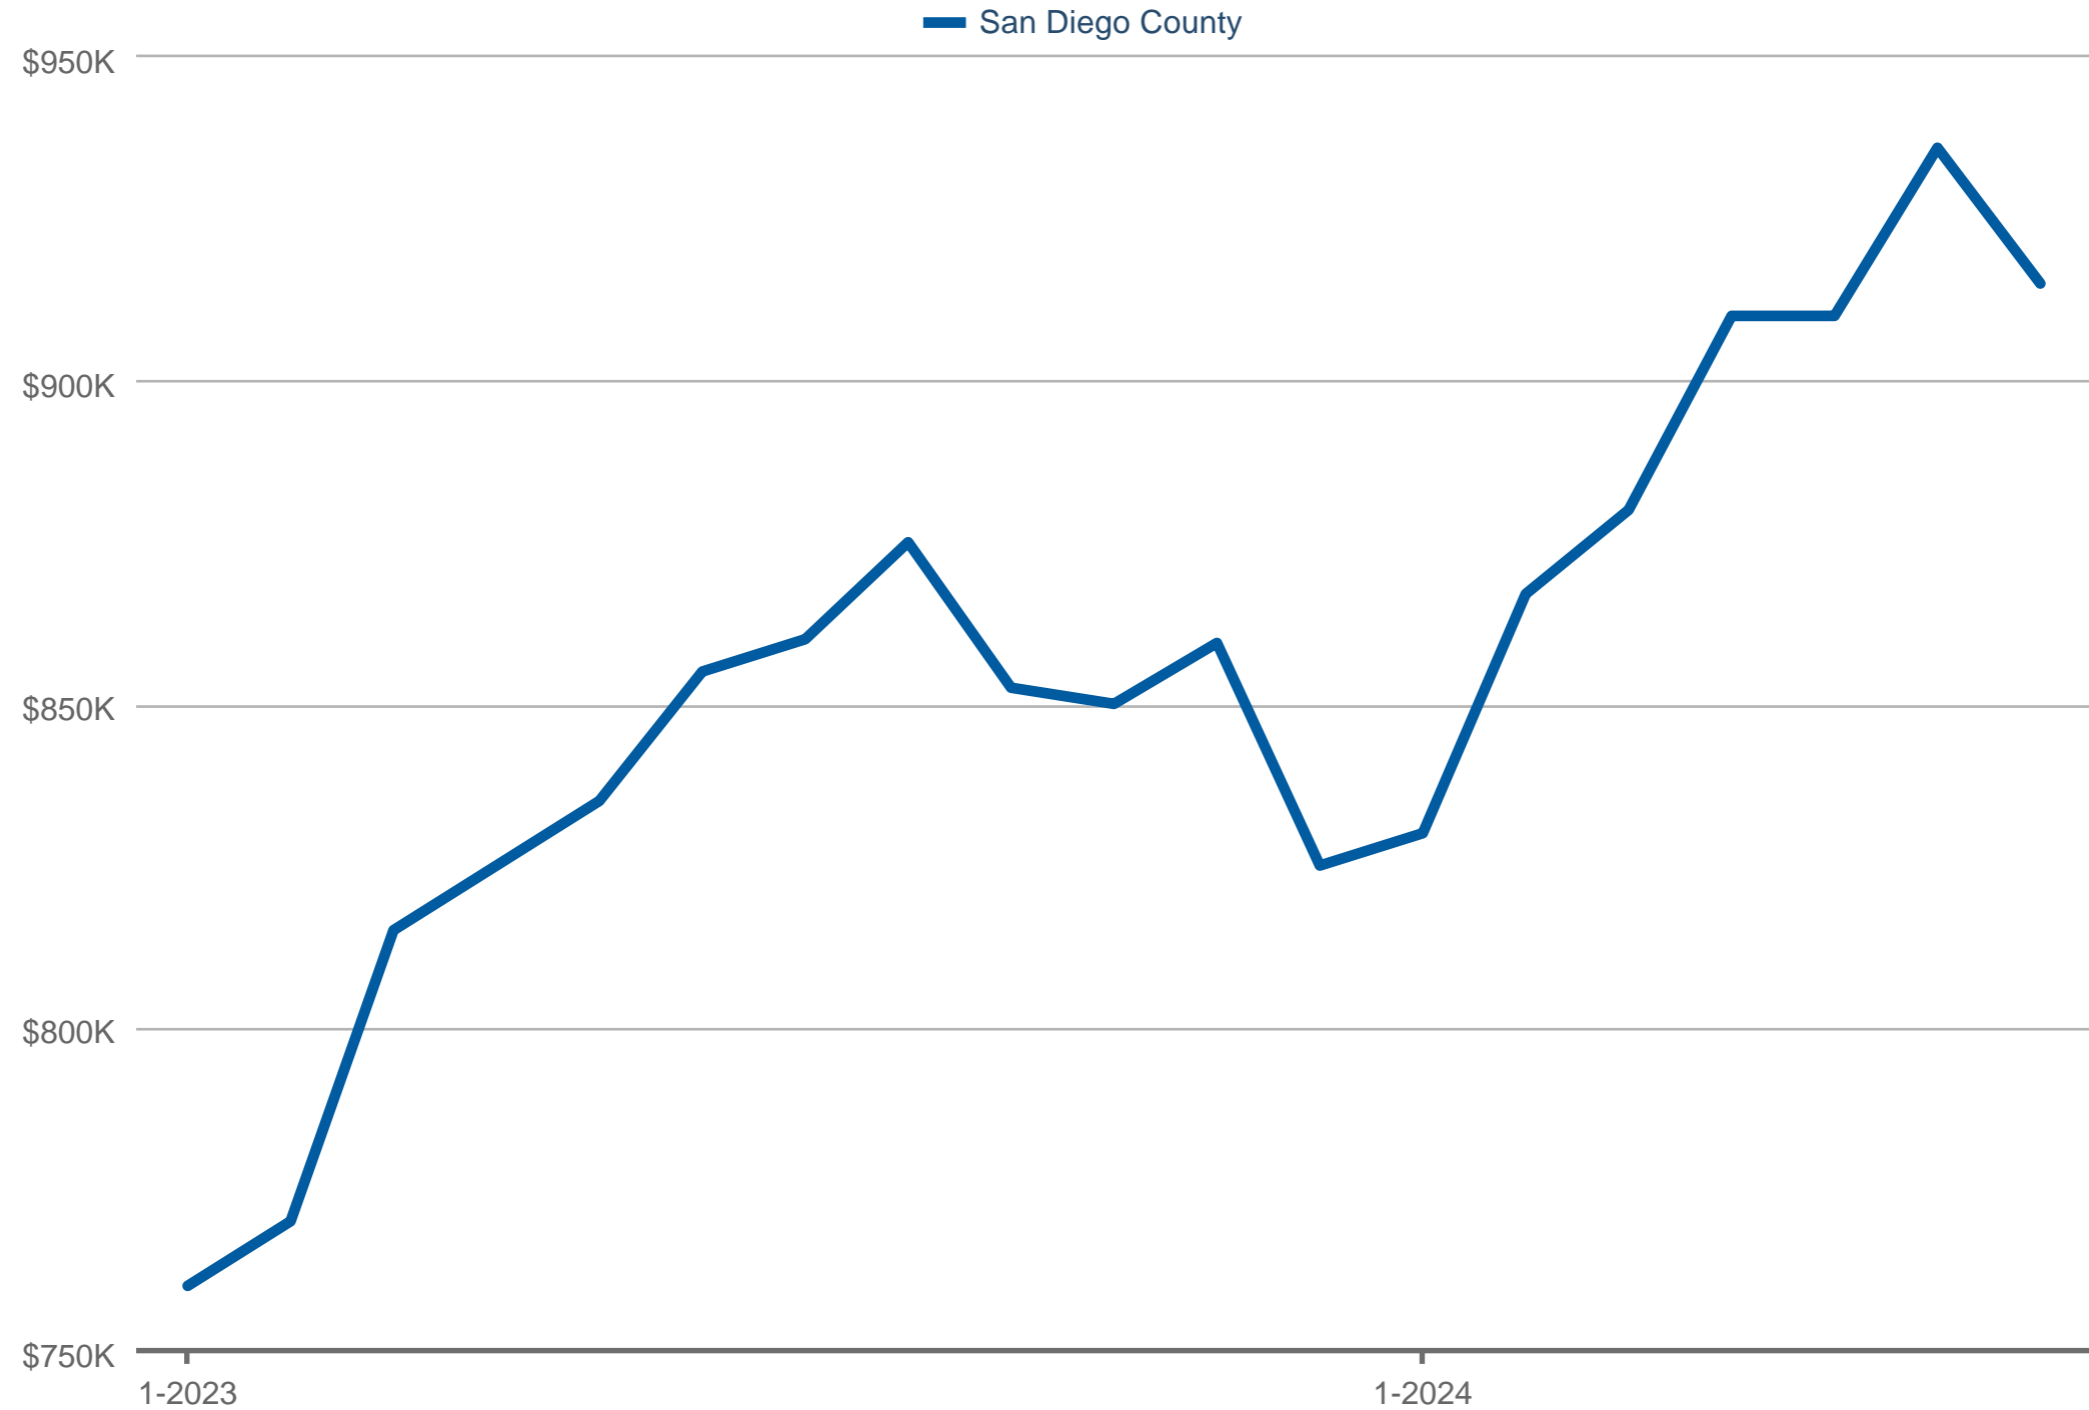

Median Sales Price

San Diego County: Residential

Each data point is one month of activity. Data is from August 2, 2024.

All data is from the California Regional Multiple Listing Service, INC. InfoSparks © 2024 ShowingTime.