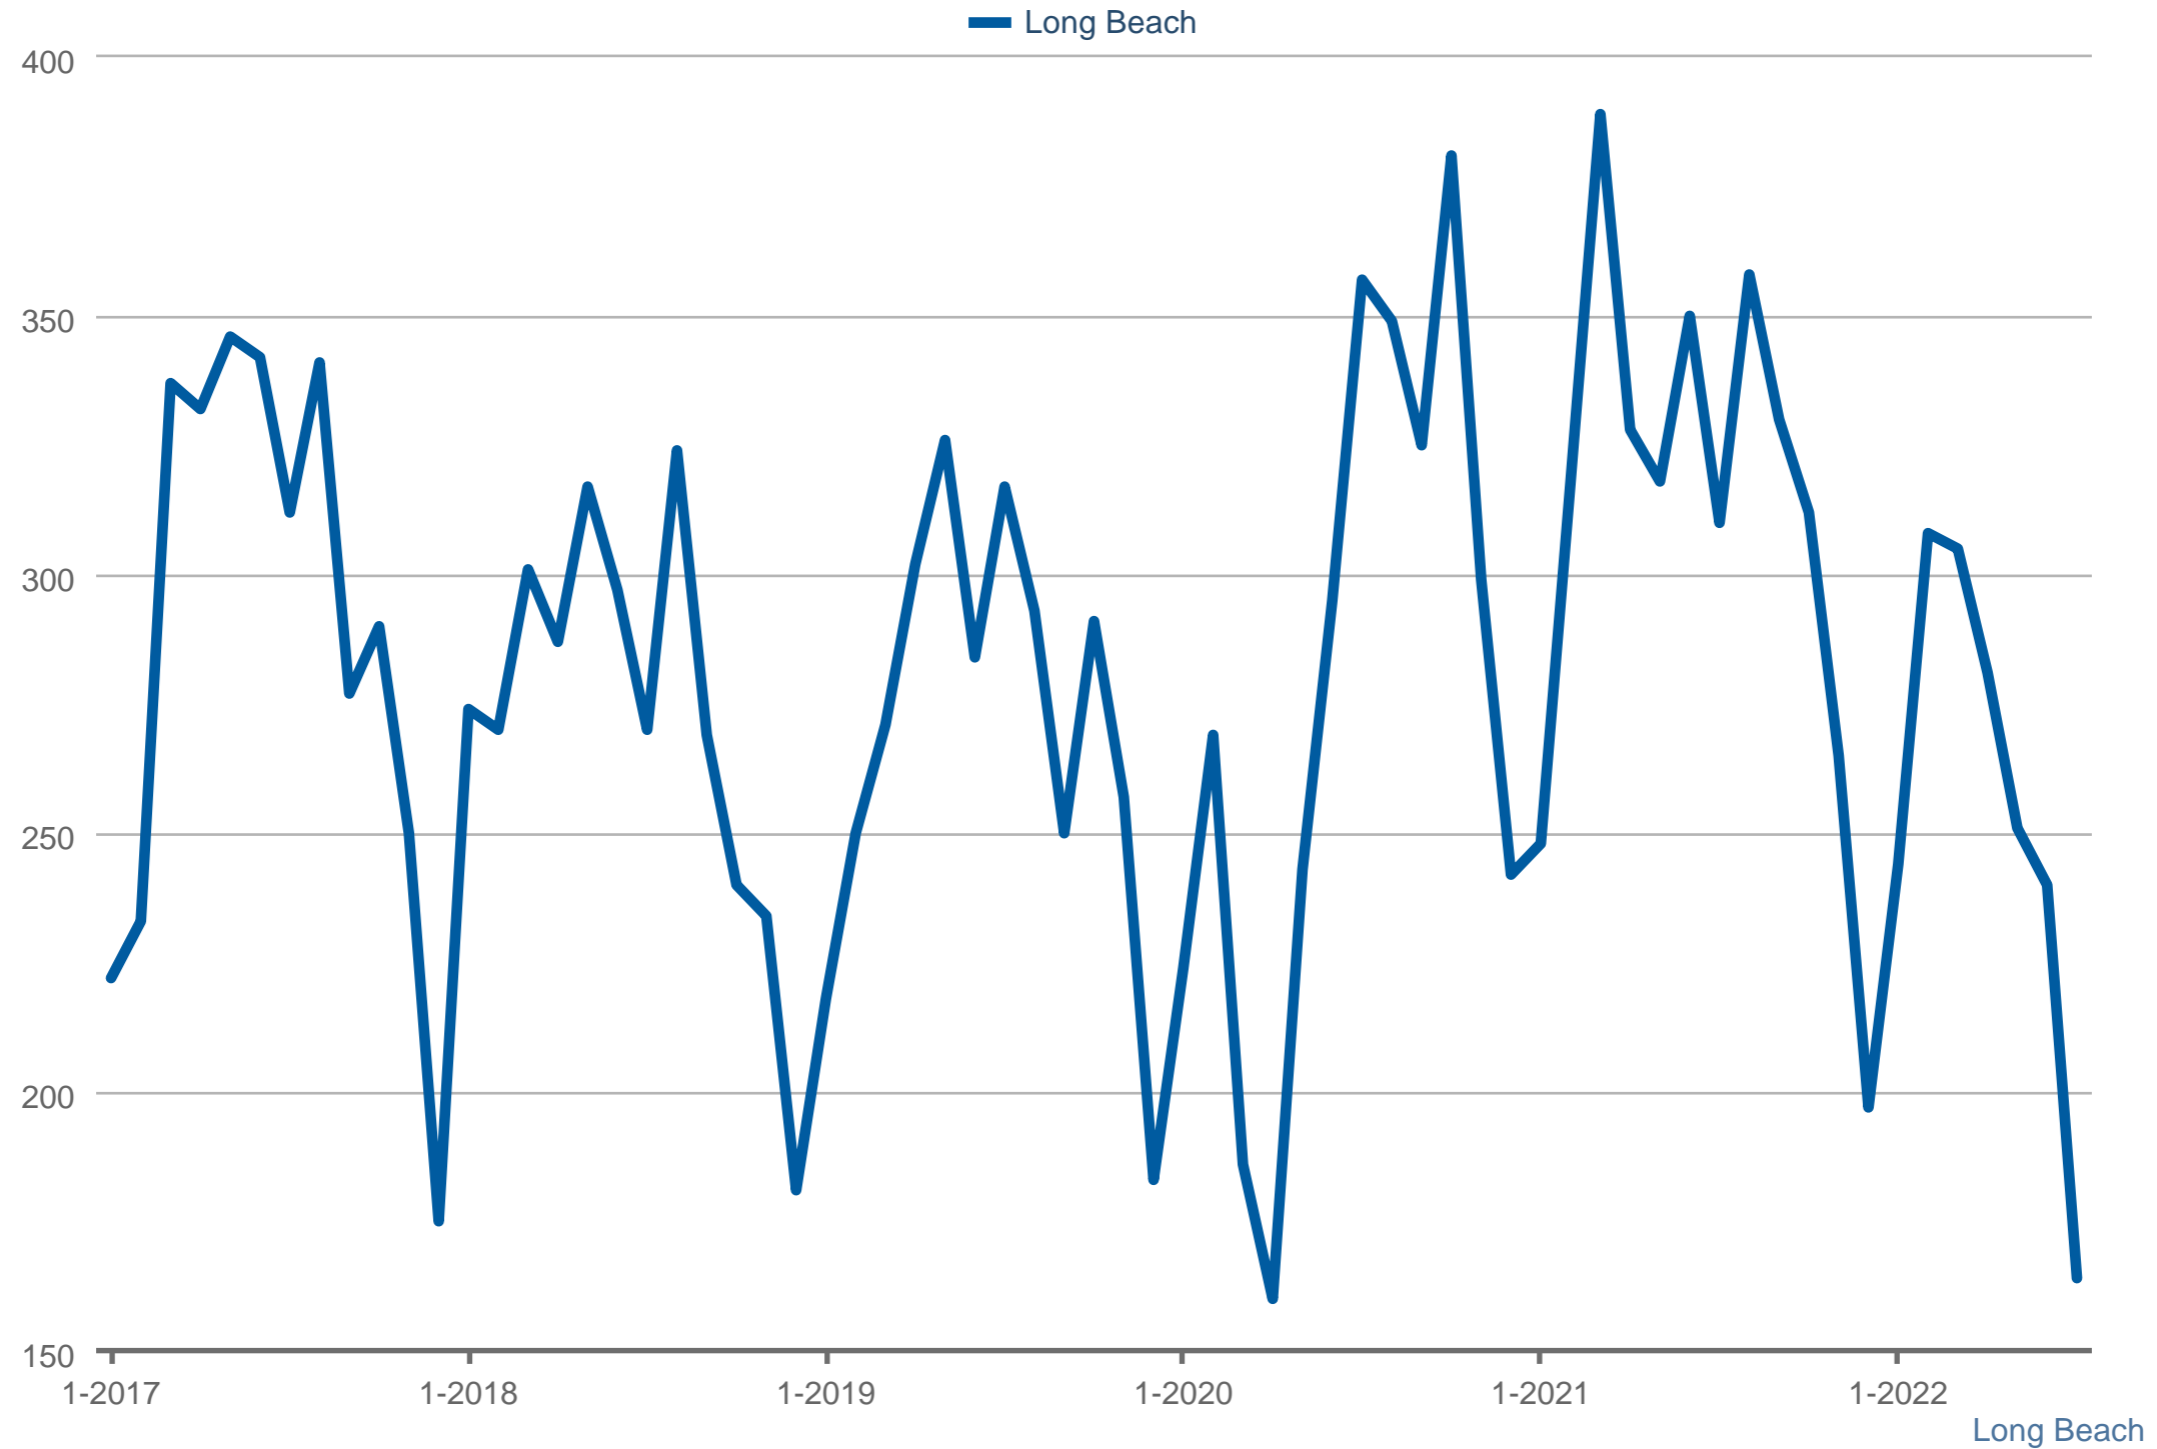

Pending Sales

Each data point is one month of activity. Data is from August 14, 2022.

All data is from the California Regional Multiple Listing Service, INC. InfoSparks © 2022 ShowingTime.