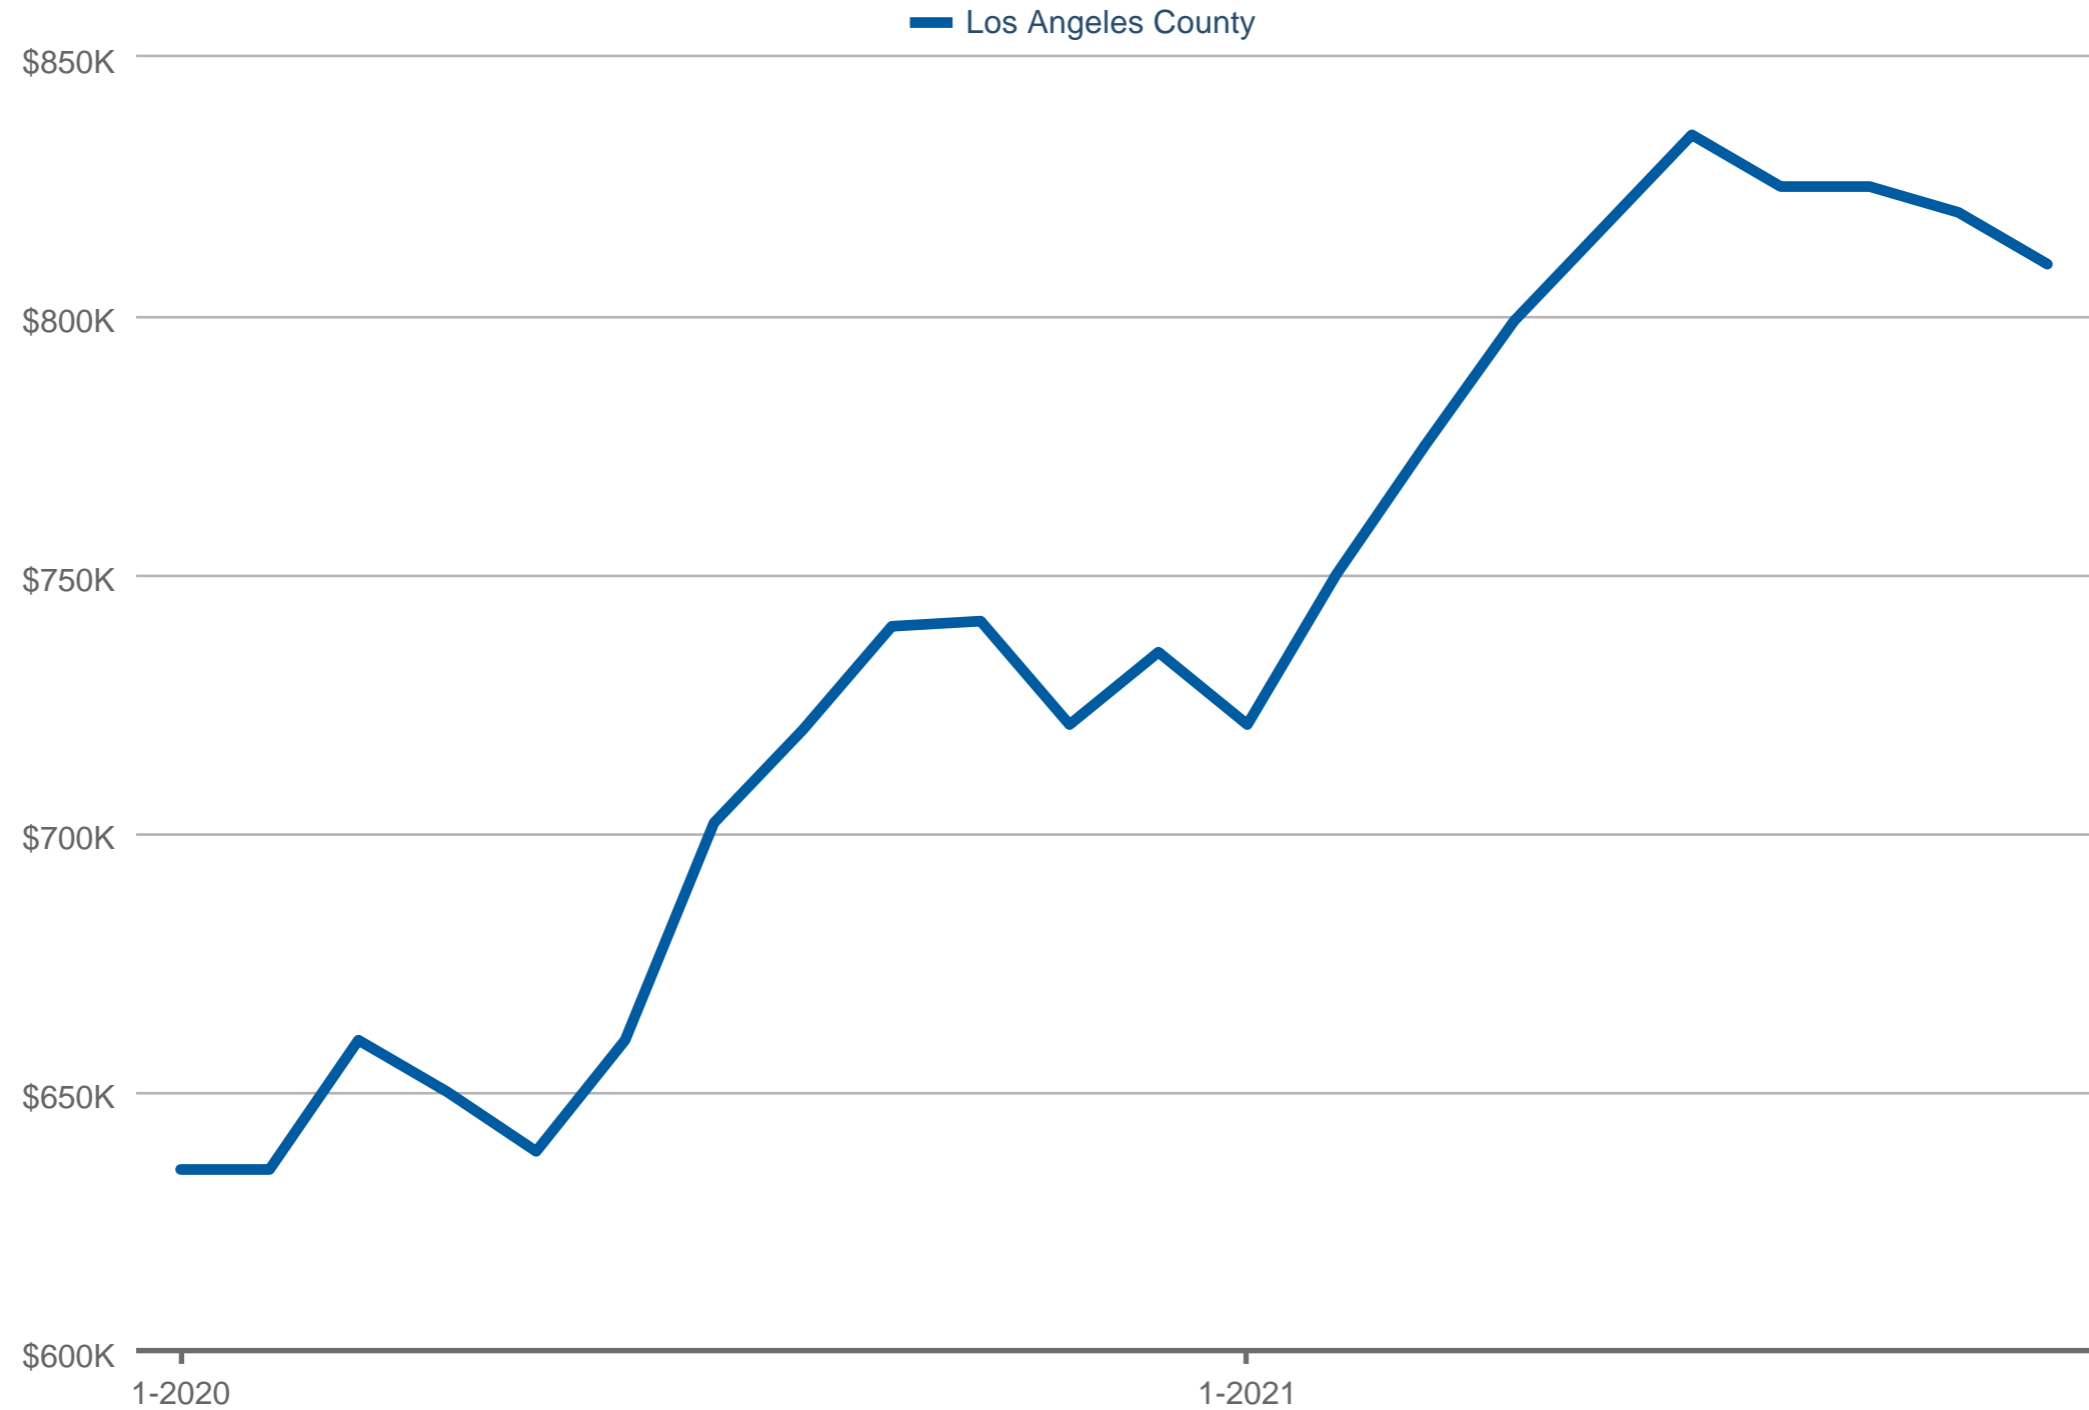

### Median Sales Price

Los Angeles County

Each data point is one month of activity. Data is from November 14, 2021.

All data is from the California Regional Multiple Listing Service, INC. InfoSparks © 2024 ShowingTime.