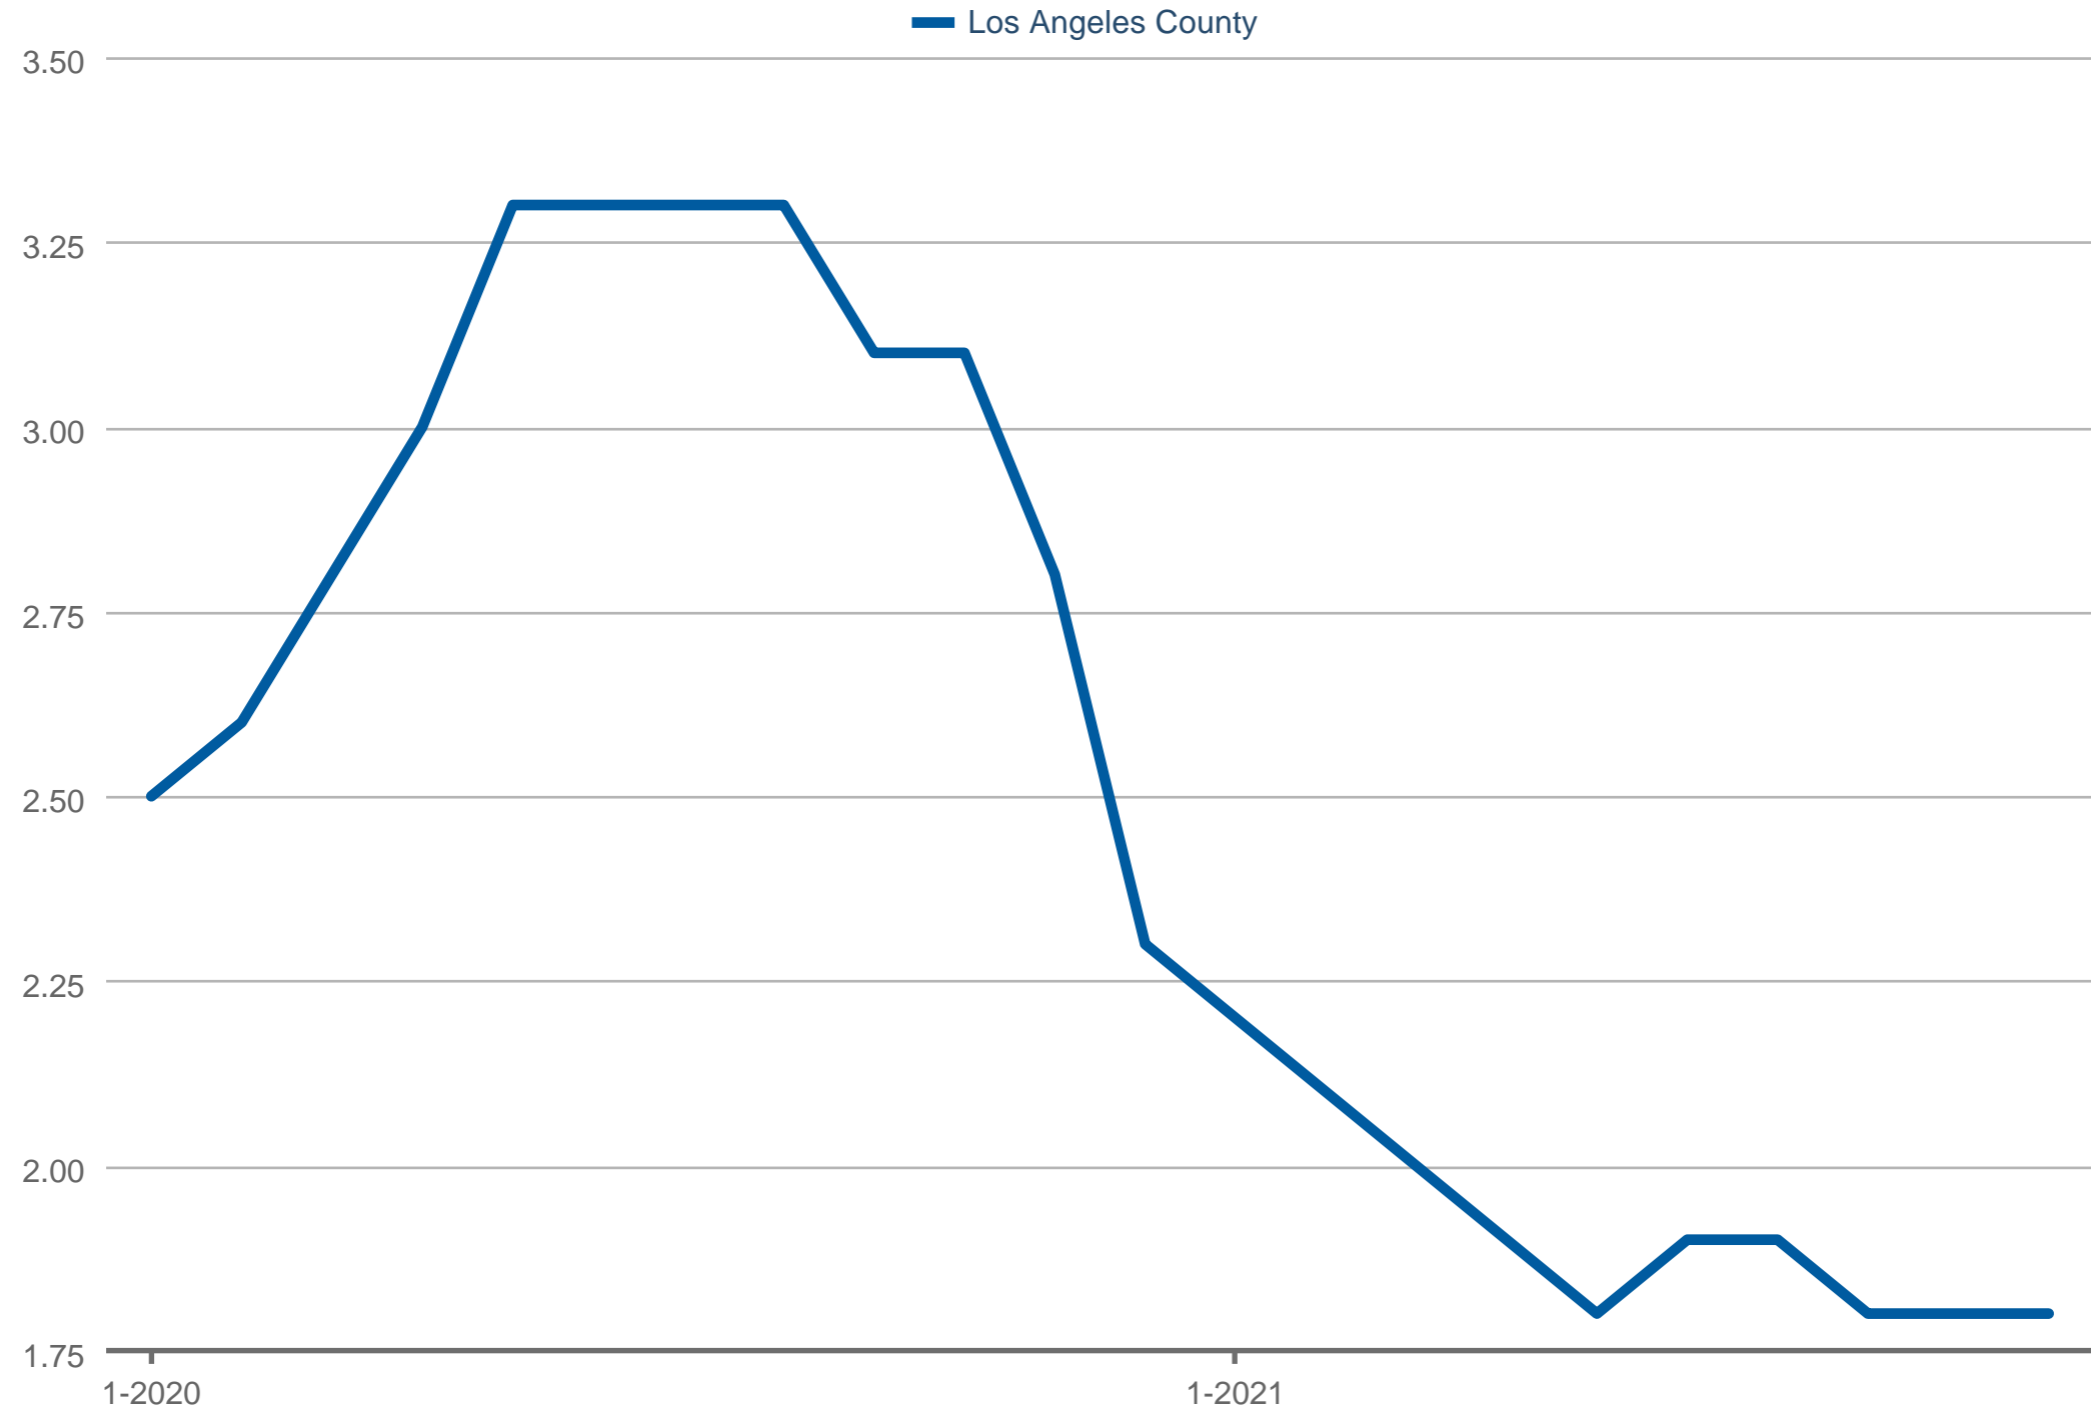

Inventory Months Supply

Los Angeles County

Each data point is one month of activity. Data is from November 14, 2021.